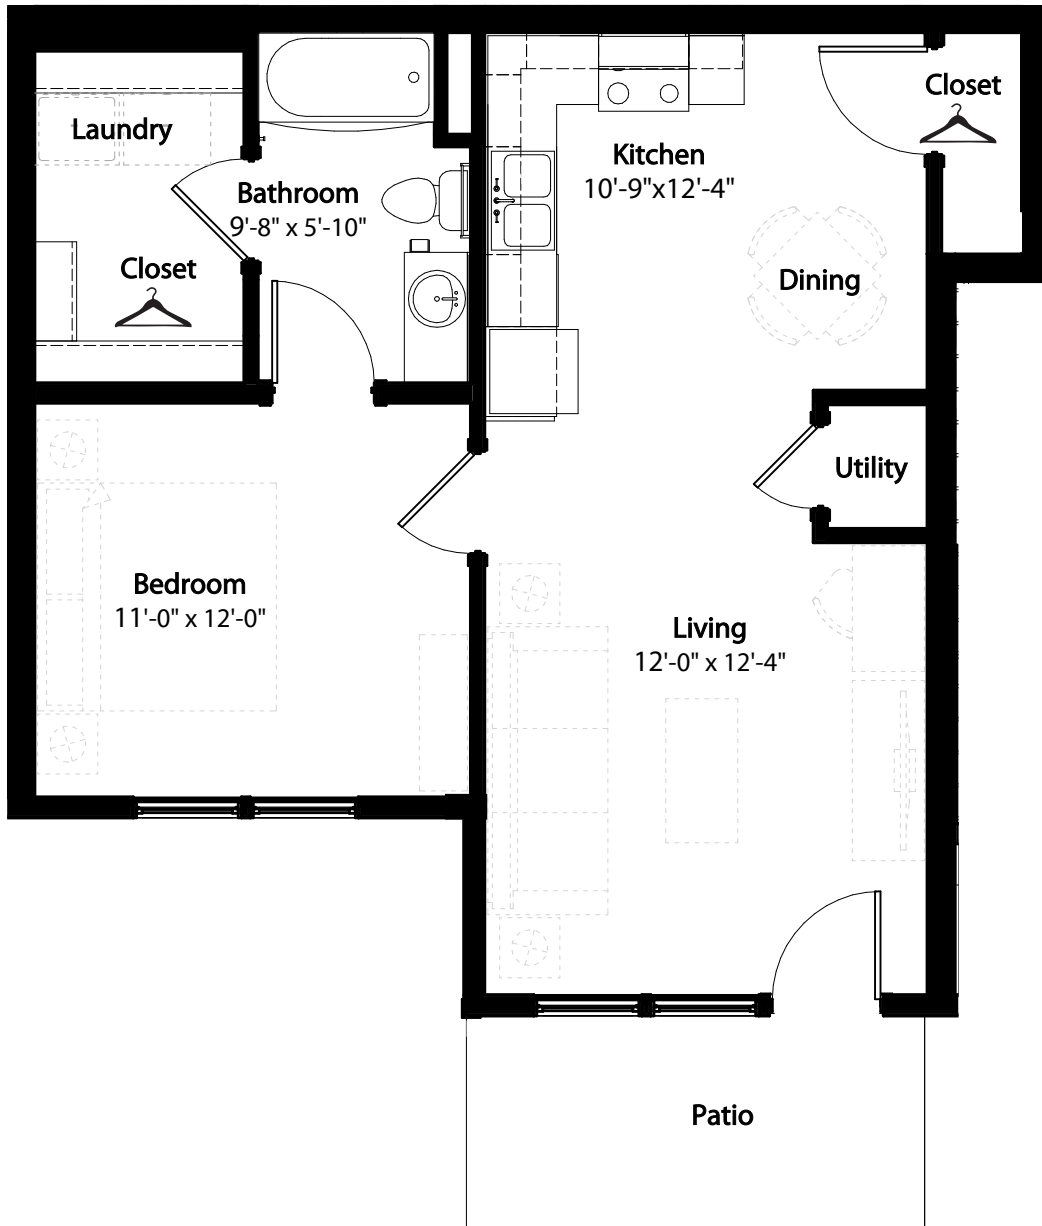

1-1 Horizon Courtyard

1st level. 1 bedroom. 1 bath - 613 sq. ft. plus patio

This floor plan representation is not to scale and all dimensions are approximate. Final layout and room dimensions are subject to change prior to the delivery of any apartment unit.