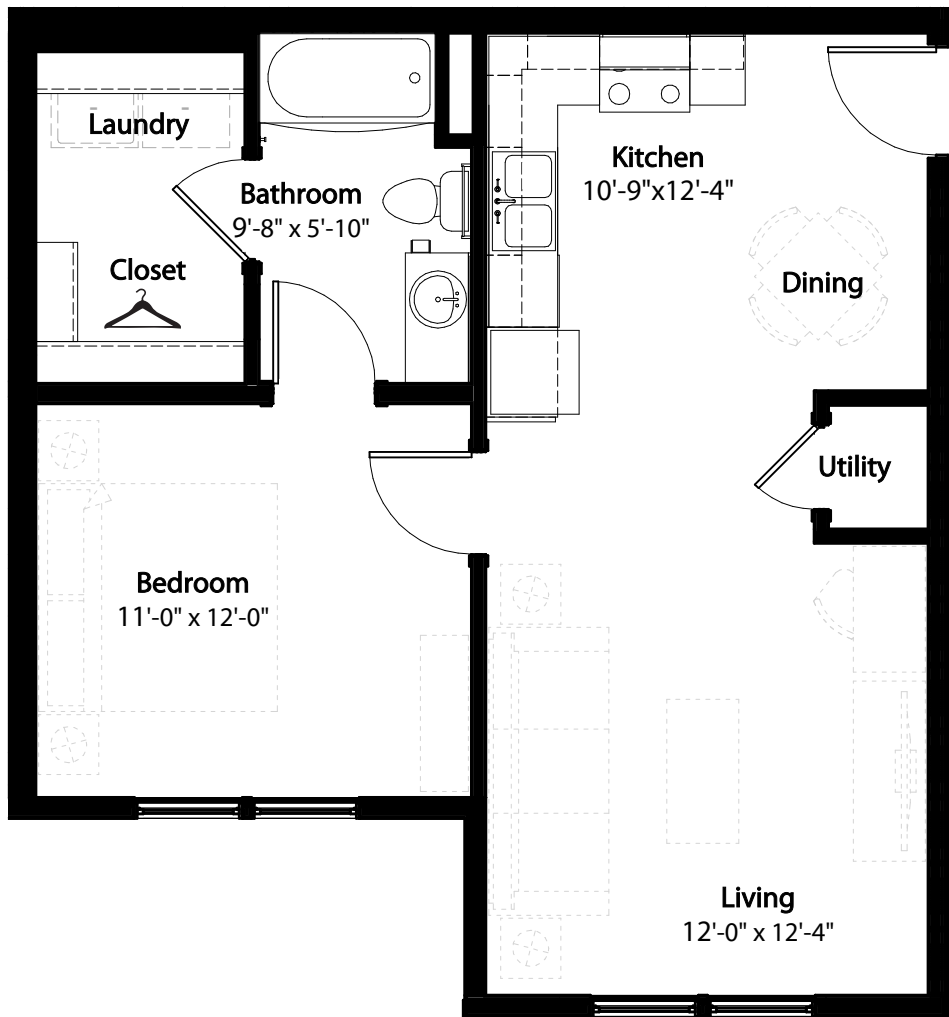

1-1 Horizon Overlook

2nd level. 1 bedroom. 1 bath - 590 sq. ft. plus patio

This floor plan representation is not to scale and all dimensions are approximate. Final layout and room dimensions are subject to change prior to the delivery of any apartment unit.