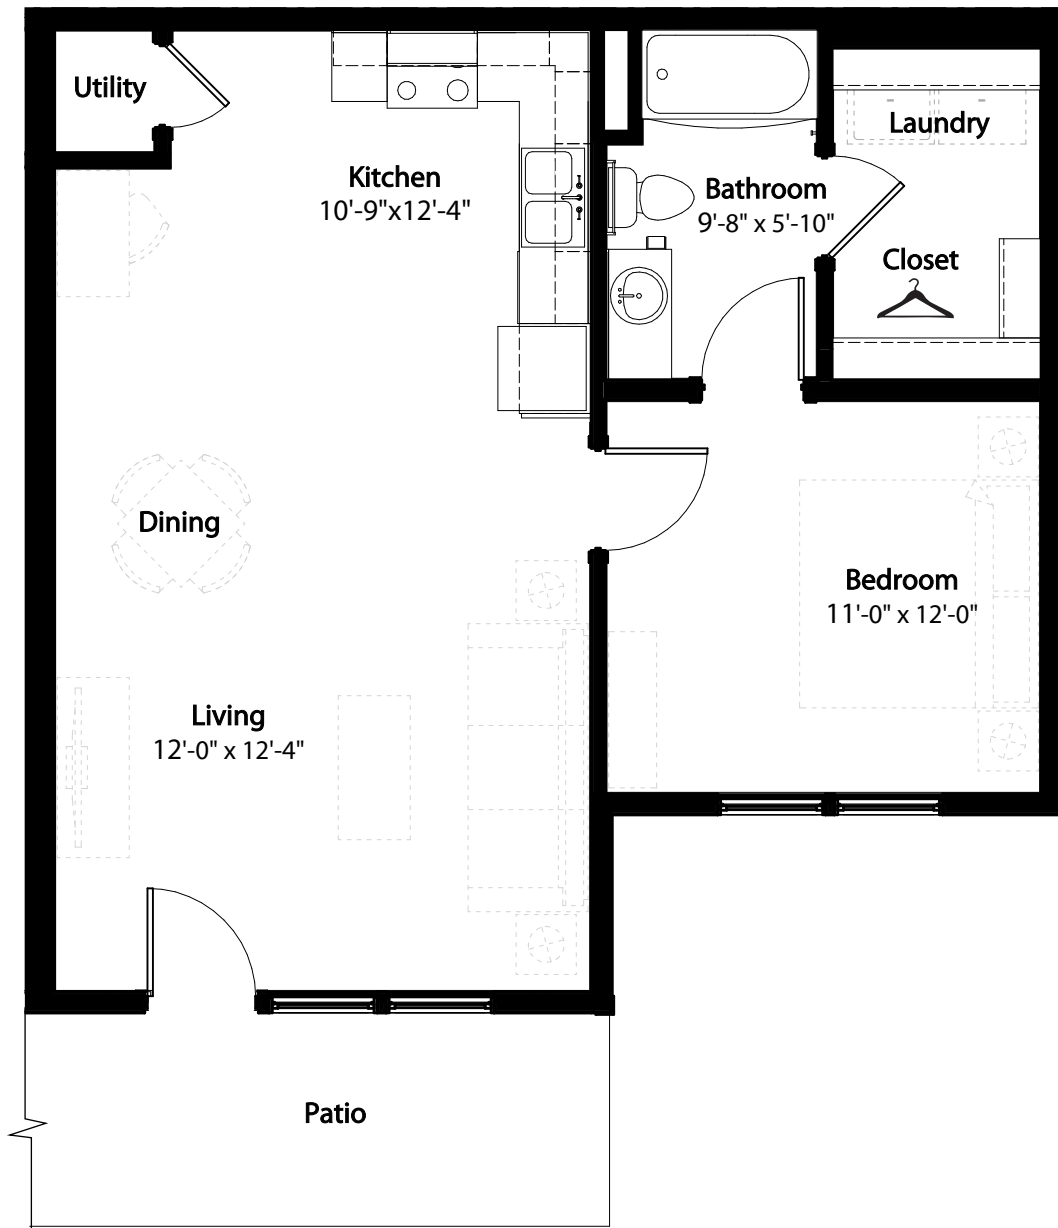

1-1 Retreat Courtyard

1st level. 1 bedroom. 1 bath - 662 sq. ft. plus patio

This floor plan representation is not to scale and all dimensions are approximate. Final layout and room dimensions are subject to change prior to the delivery of any apartment unit.