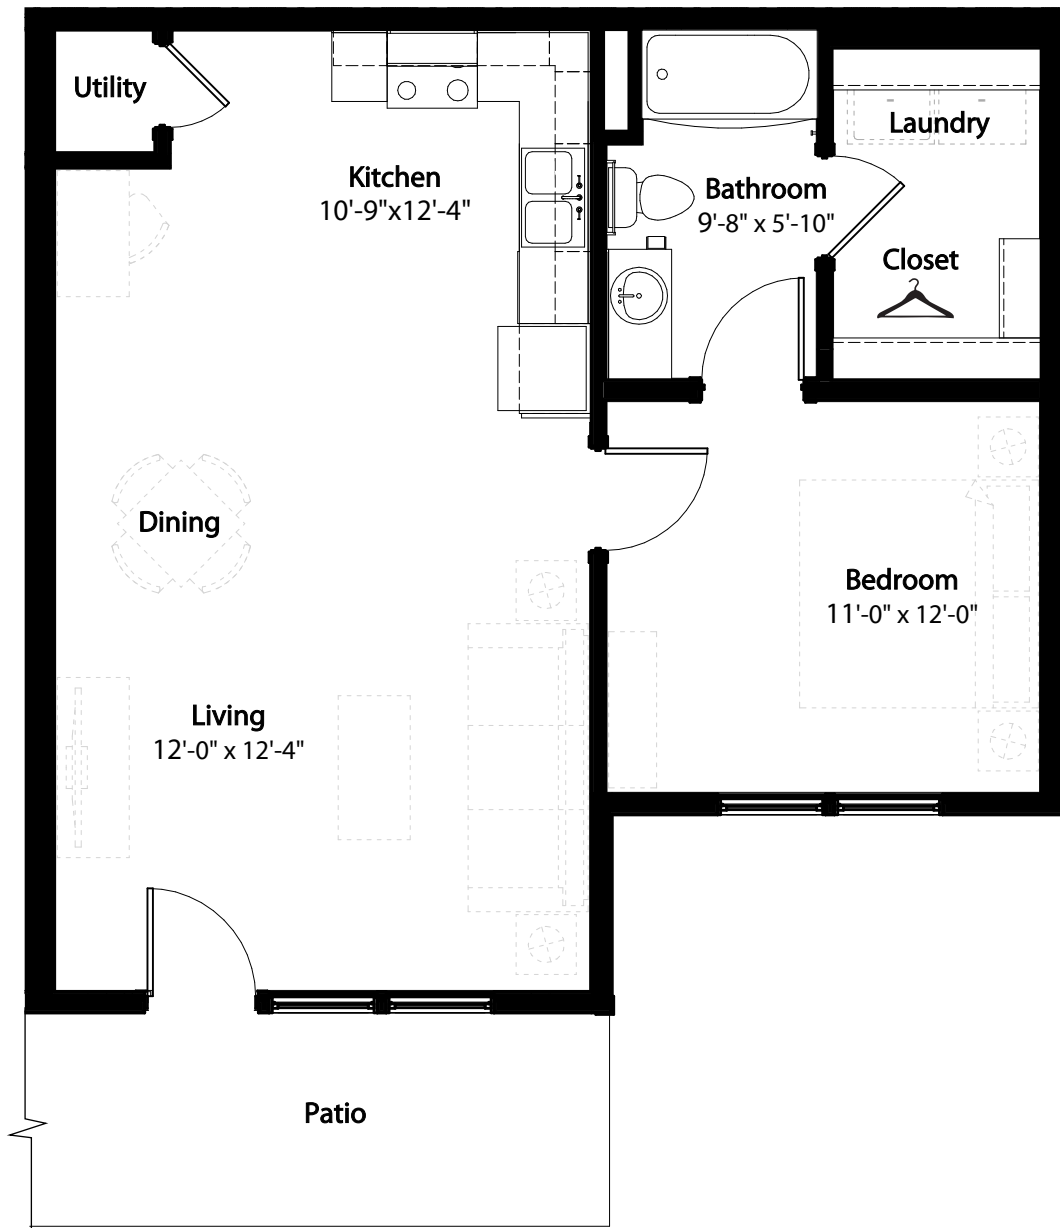

1-1 Retreat Courtyard

1st level. 1 bedroom. 1 bath - 662 sq. ft. plus patio

This floor plan representation is not to scale and all dimensions are approximate. Final layout and room dimensions are subject to change prior to the delivery of any apartment unit.