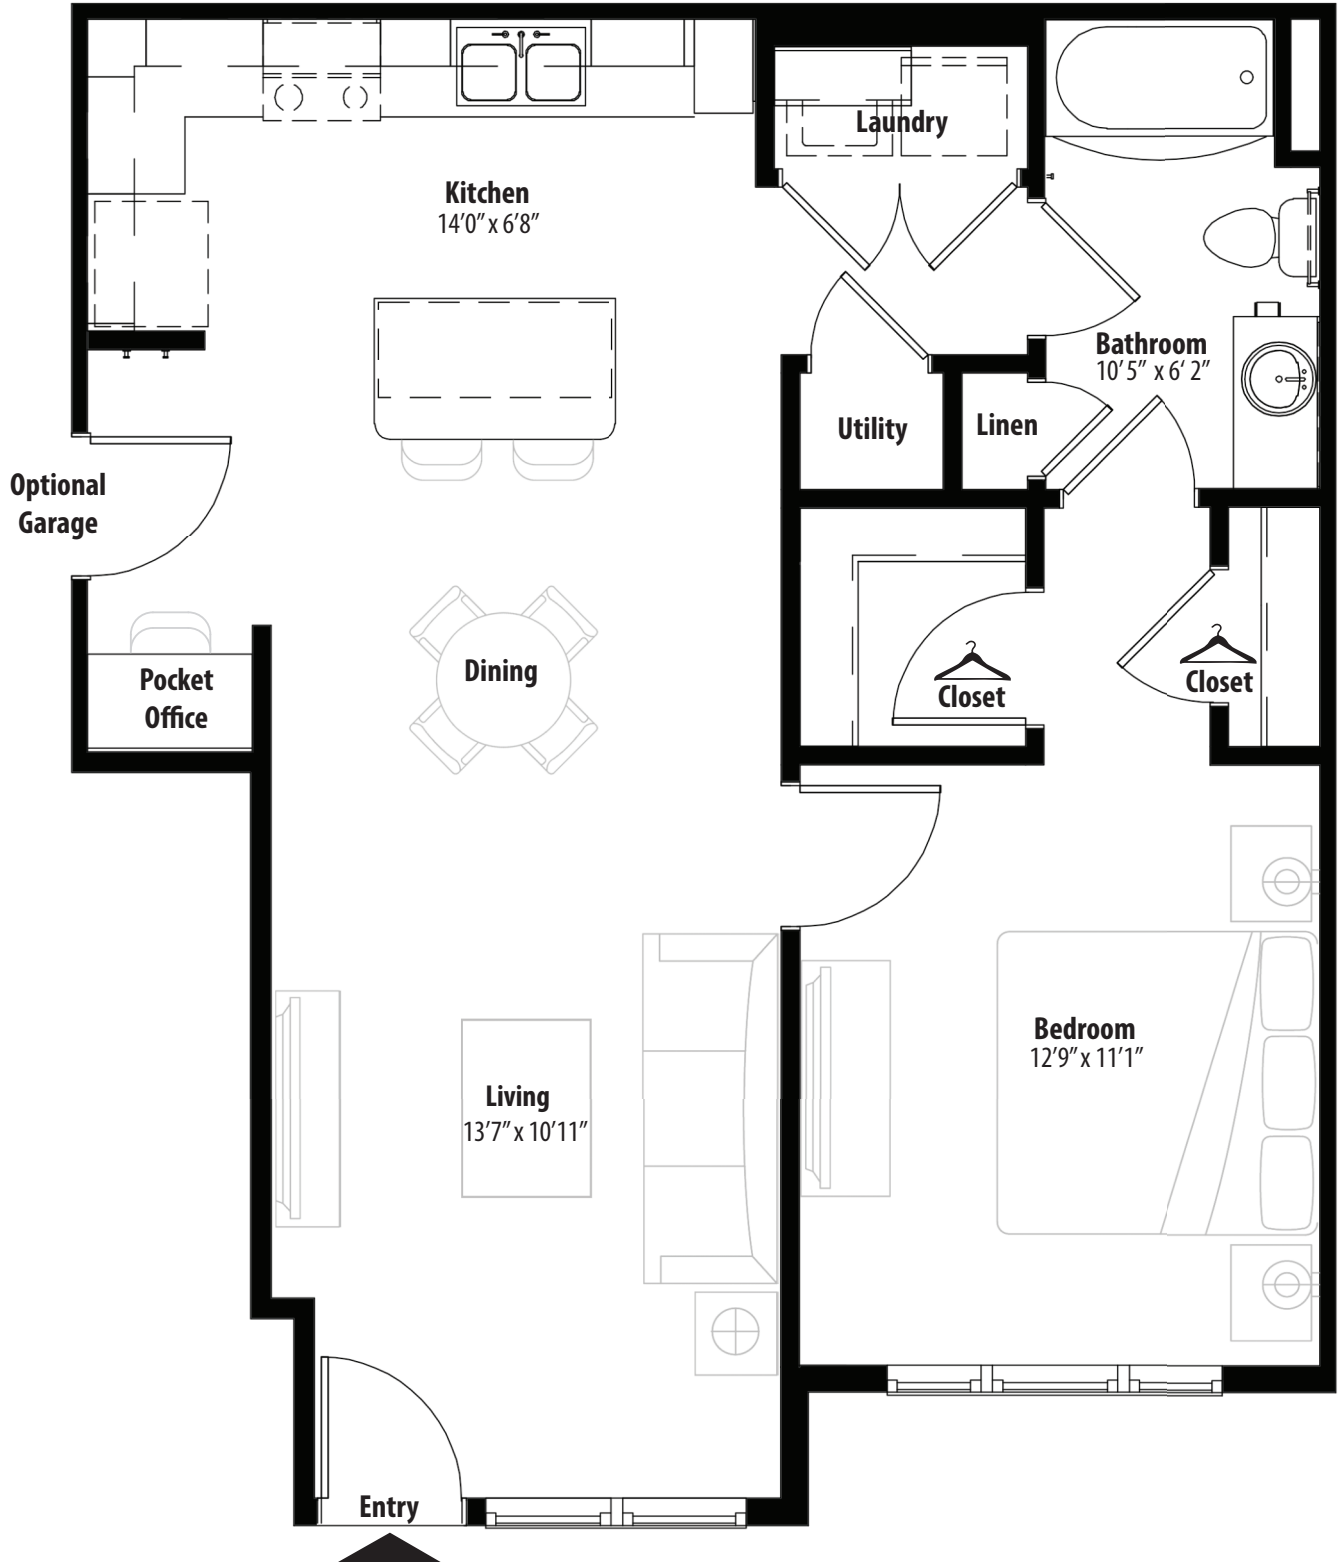

1 BR Designer Courtyard

1st level, 1 bedroom, 1 bath - 781 sq. ft. with 174 sq. ft. patio

This floor plan representation is not to scale and all dimensions are approximate. Final layout and room dimensions are subject to change prior to the delivery of any apartment unit.