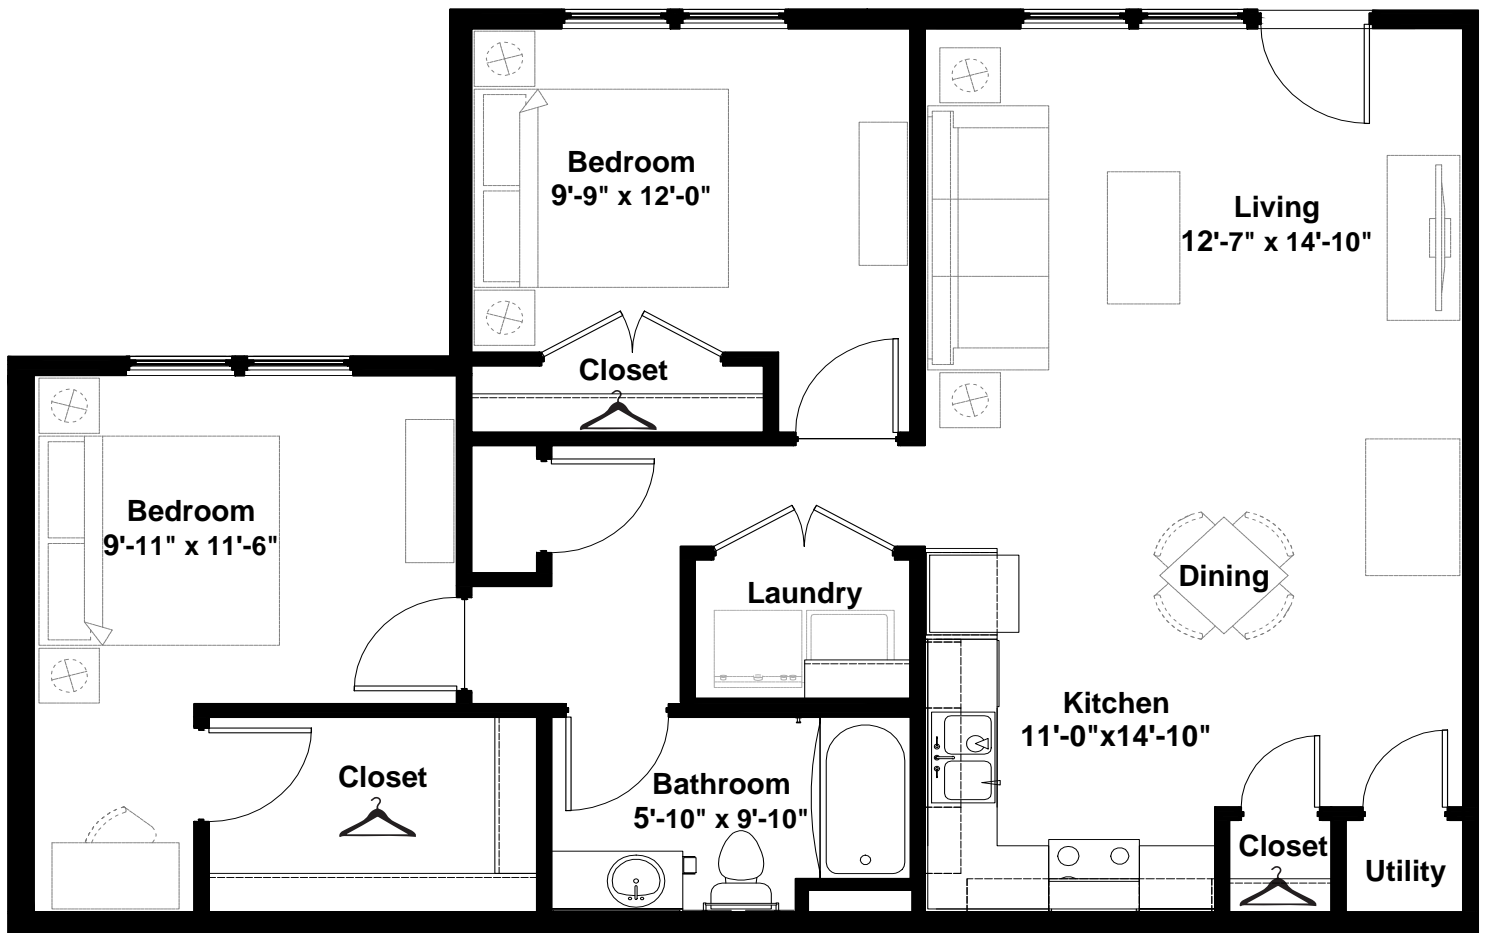

2-1 Retreat Courtyard

1st level. 2 bedroom. 1 bath

This floor plan representation is not to scale and all dimensions are approximate. Final layout and room dimensions are subject to change prior to the delivery of any apartment unit.