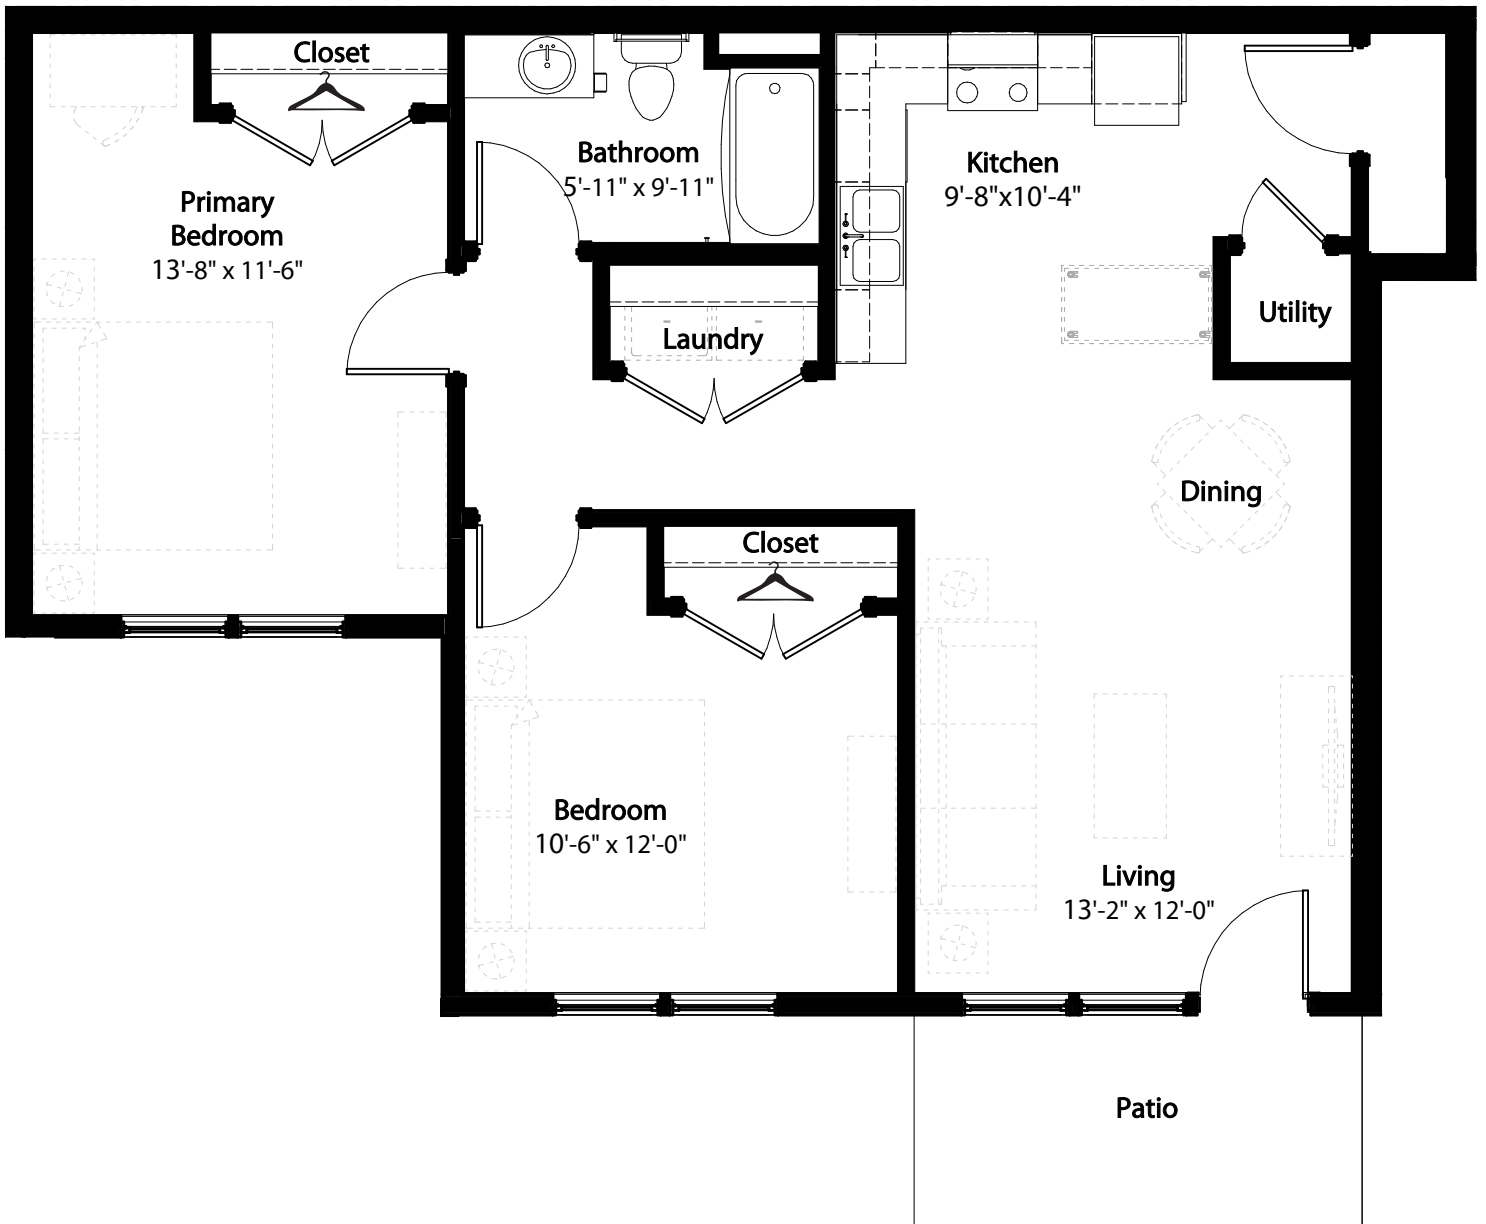

2-1 Horizon Courtyard

1st level. 2 bedroom. 1 bath - 860 sq. ft. plus patio

This floor plan representation is not to scale and all dimensions are approximate. Final layout and room dimensions are subject to change prior to the delivery of any apartment unit.