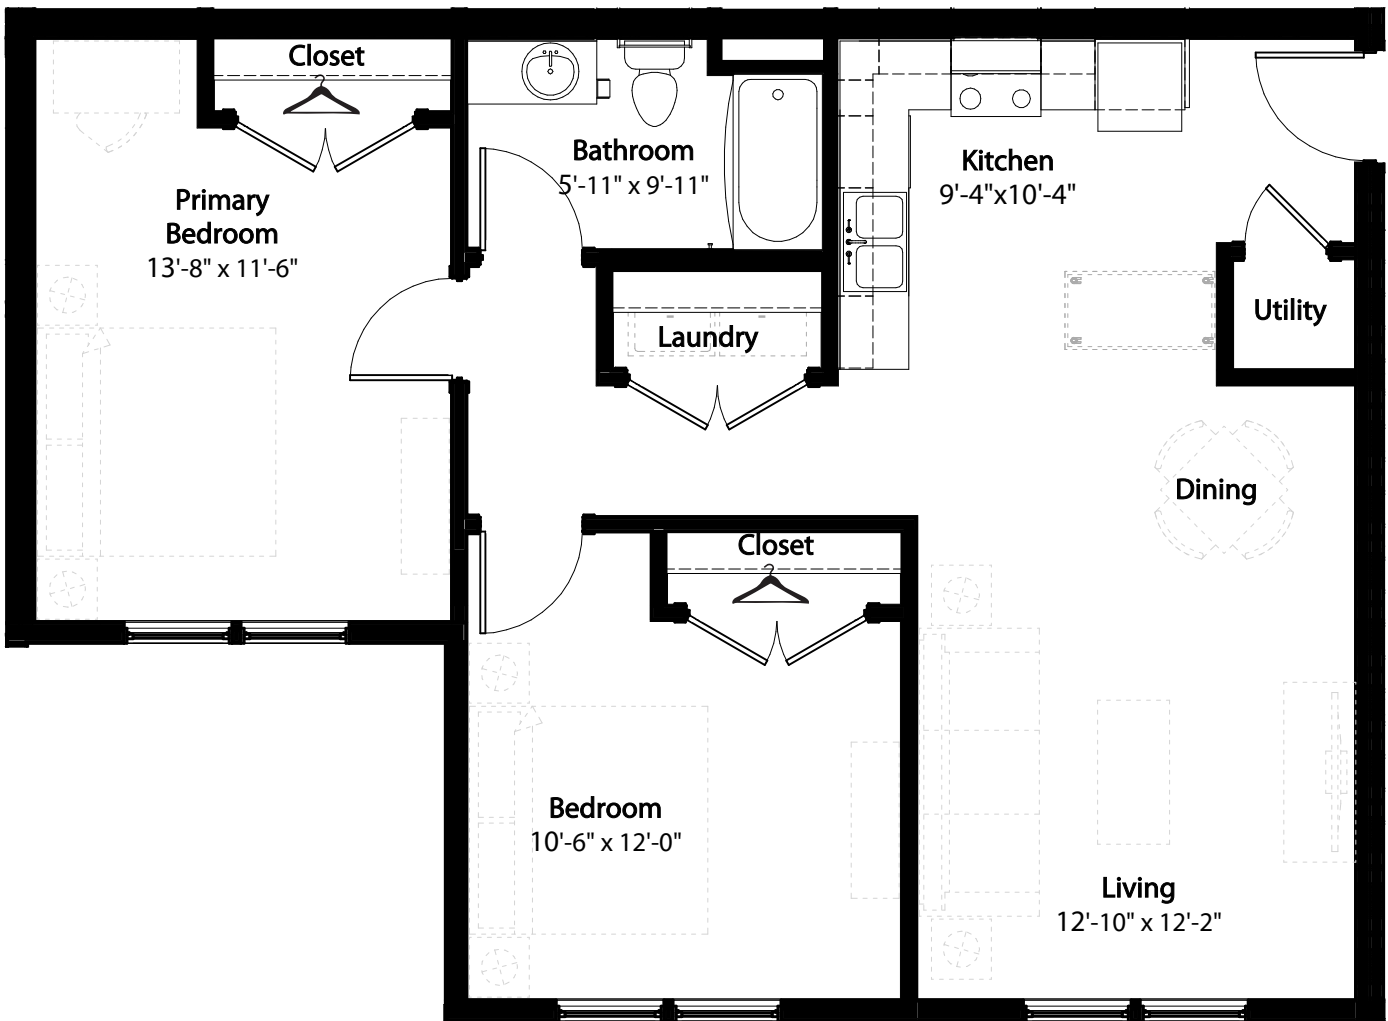

2-1 Horizon Overlook

2nd level. 2 bedroom. 1 bath - 850 sq. ft.

This floor plan representation is not to scale and all dimensions are approximate. Final layout and room dimensions are subject to change prior to the delivery of any apartment unit.