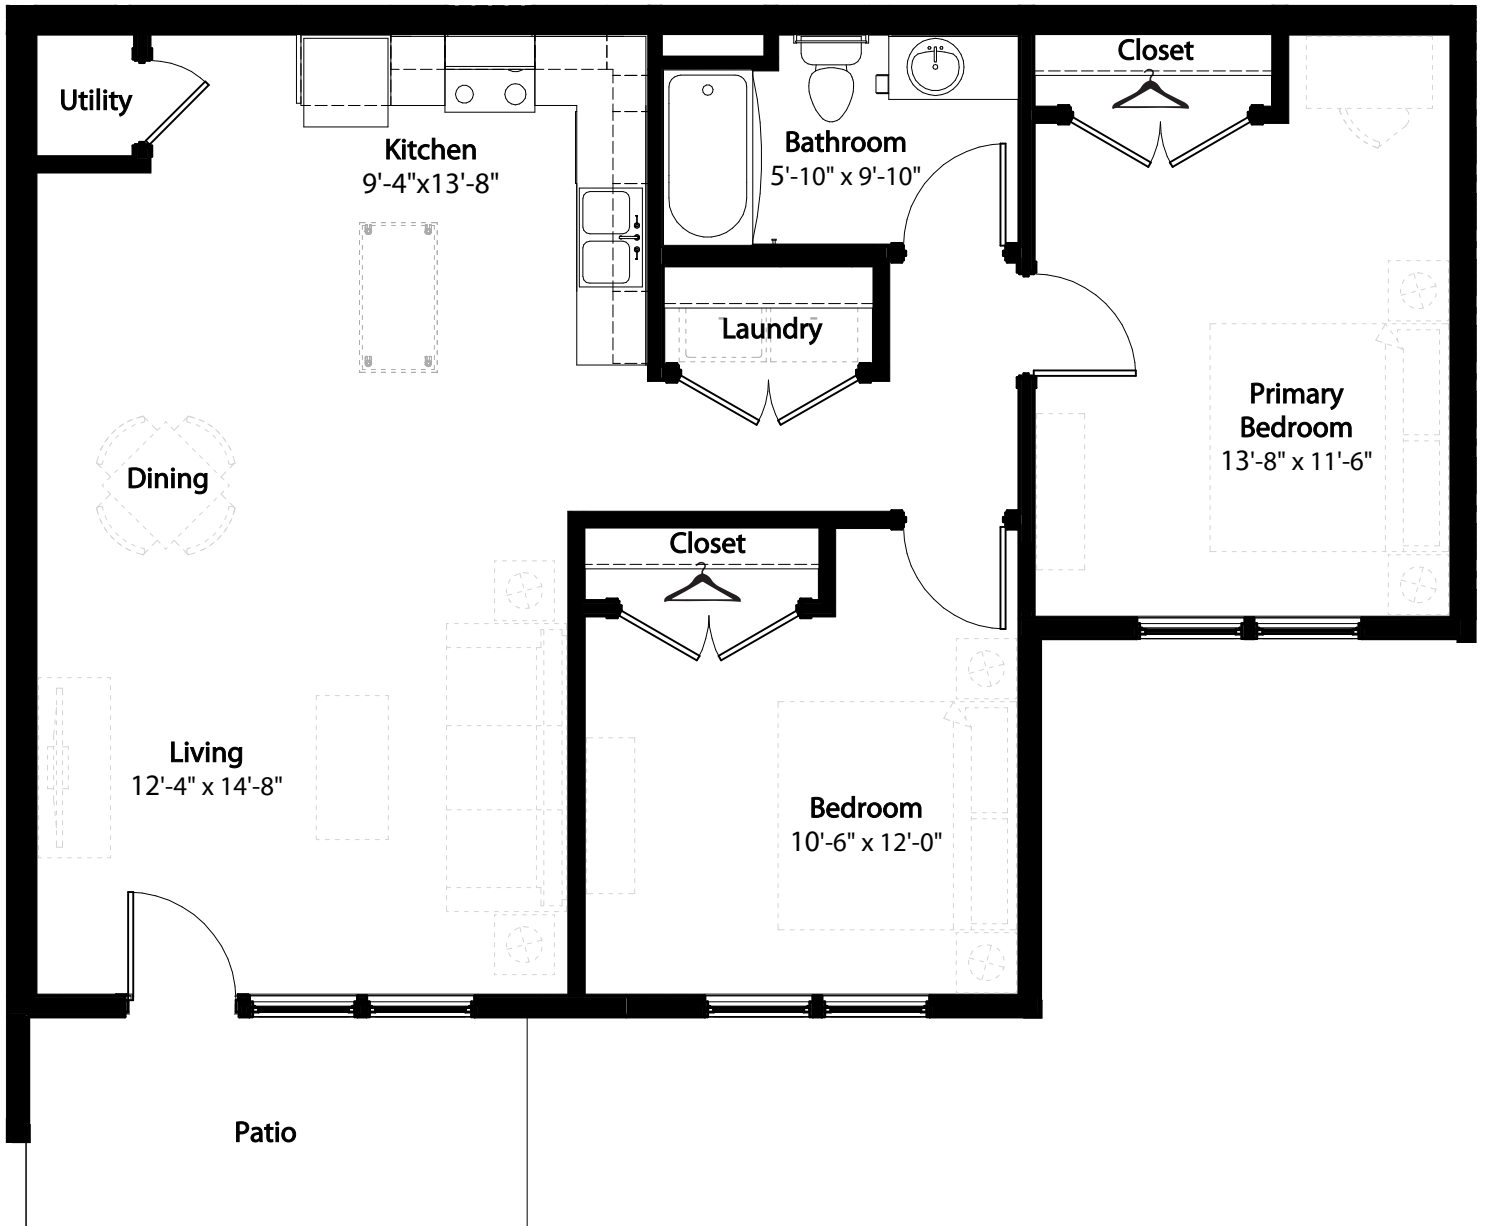

**2-1 Retreat Courtyard**

1st level. 2 bedroom. 1 bath - 920 sq. ft.

This floor plan representation is not to scale and all dimensions are approximate. Final layout and room dimensions are subject to change prior to the delivery of any apartment unit.