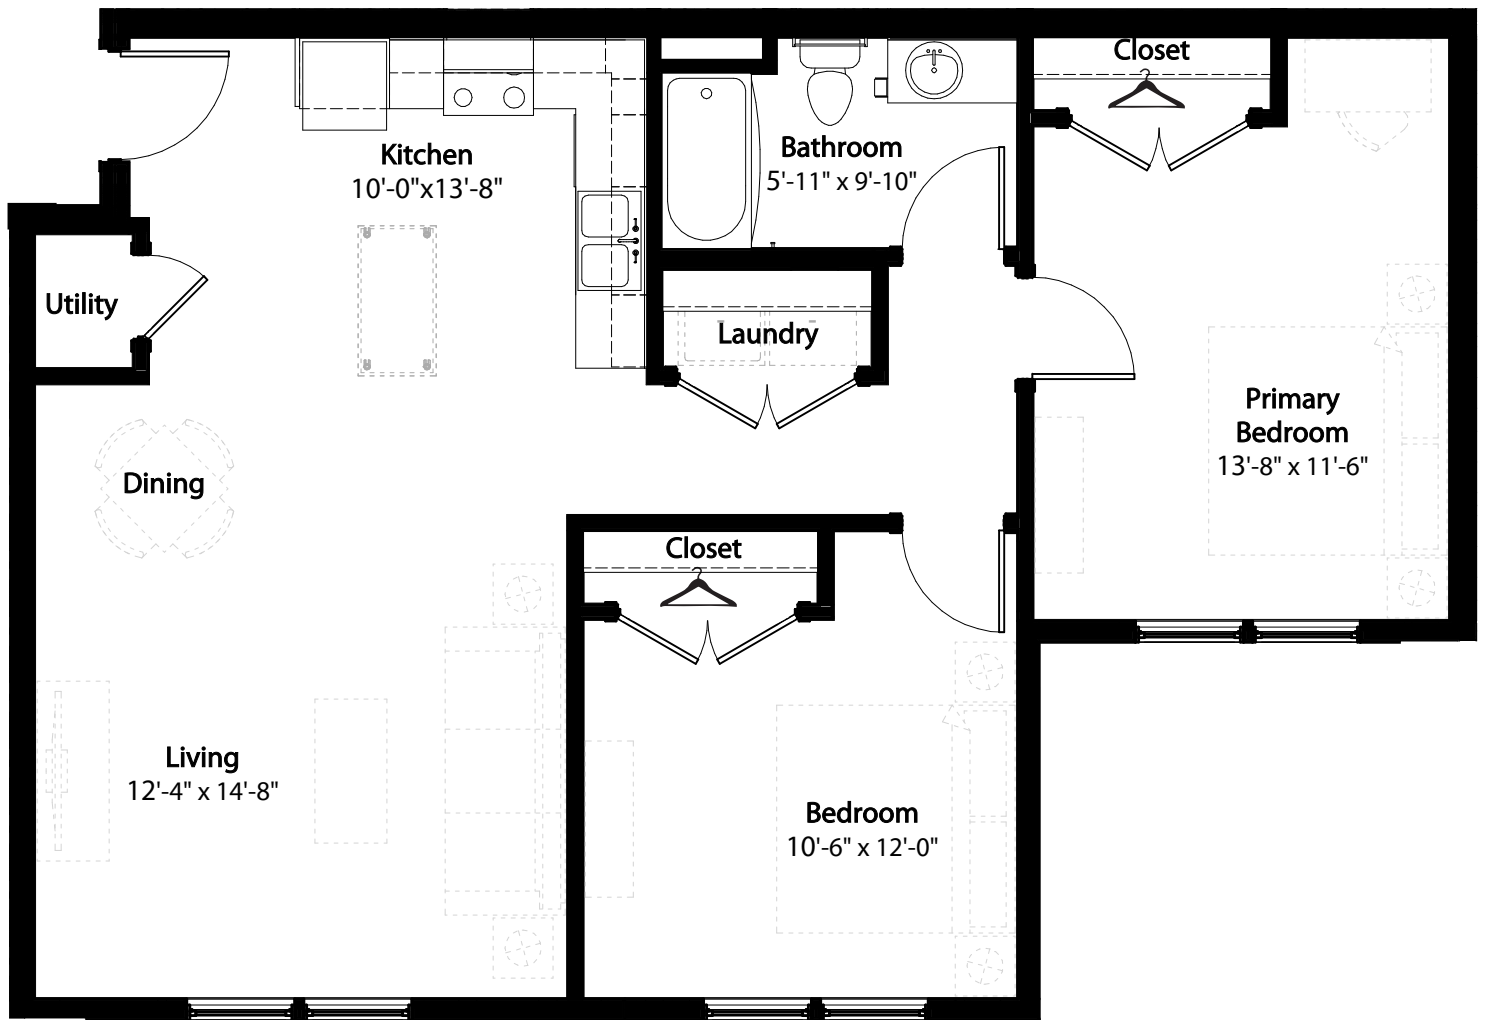

2-1 Retreat Overlook

2nd level. 2 bedroom. 1 bath - 910 sq. ft.

This floor plan representation is not to scale and all dimensions are approximate. Final layout and room dimensions are subject to change prior to the delivery of any apartment unit.