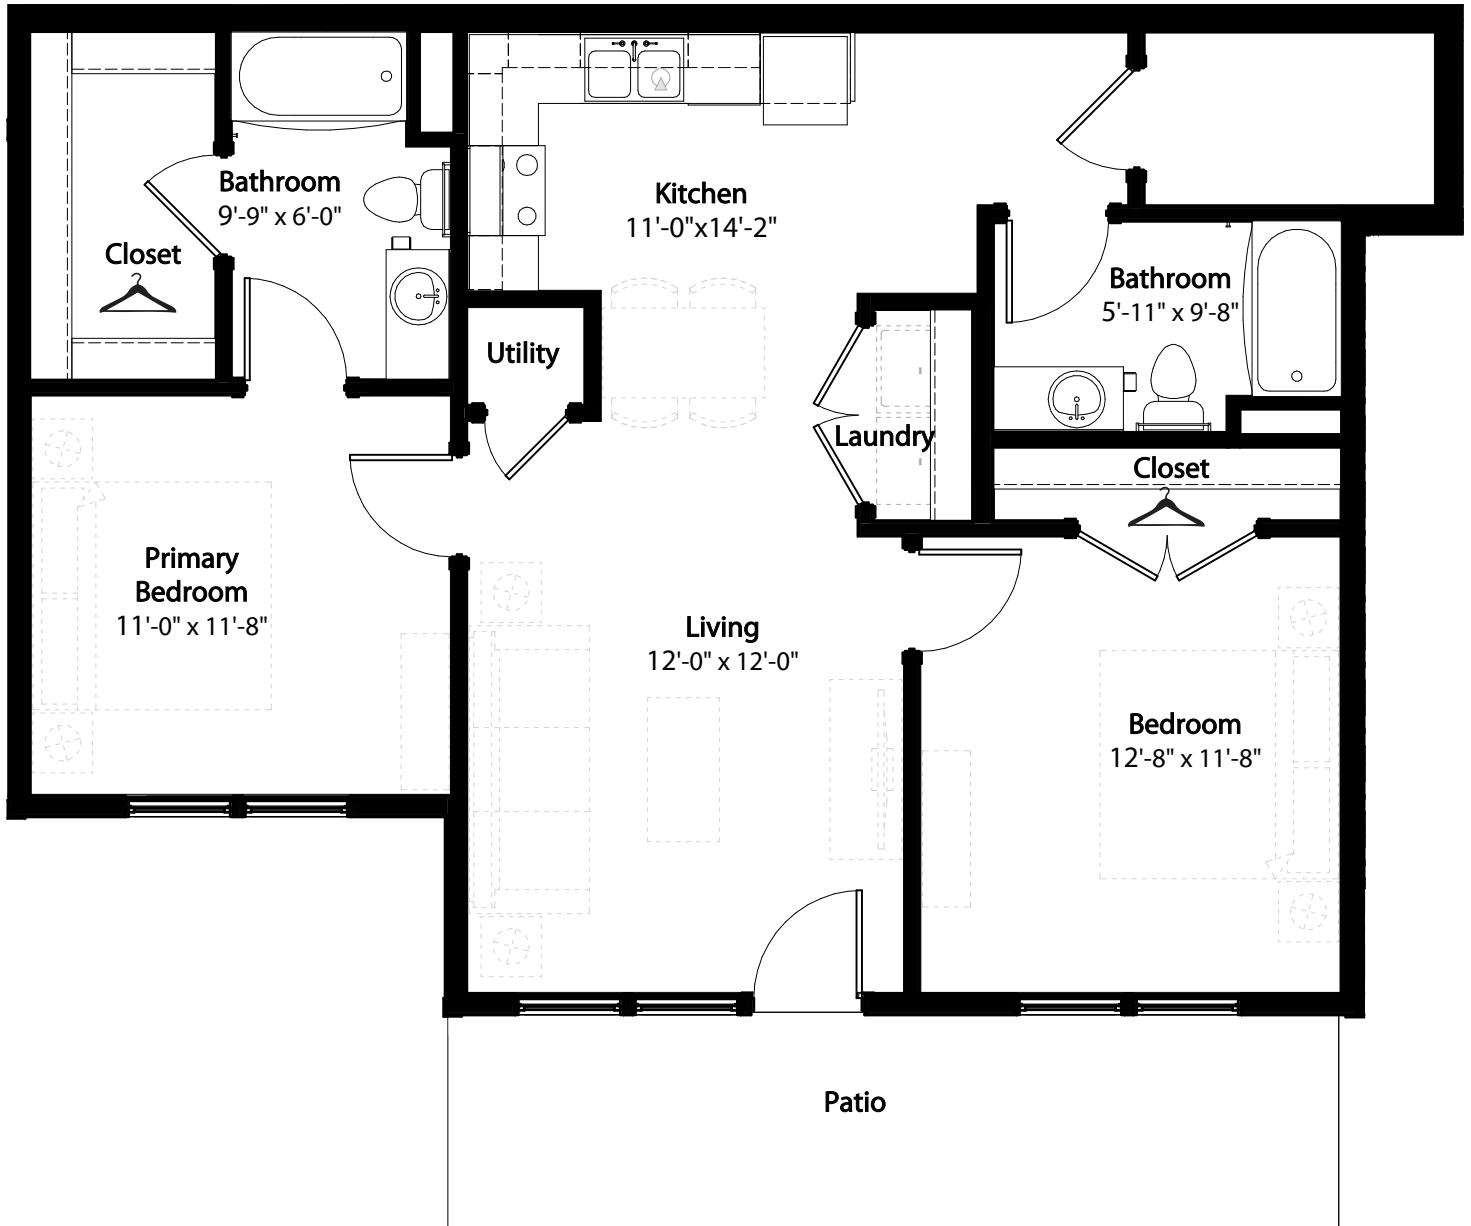

**2-2 Horizon Courtyard**

1st level. 2 bedroom. 2 bath - 922 sq. ft. plus patio

This floor plan representation is not to scale and all dimensions are approximate. Final layout and room dimensions are subject to change prior to the delivery of any apartment unit.