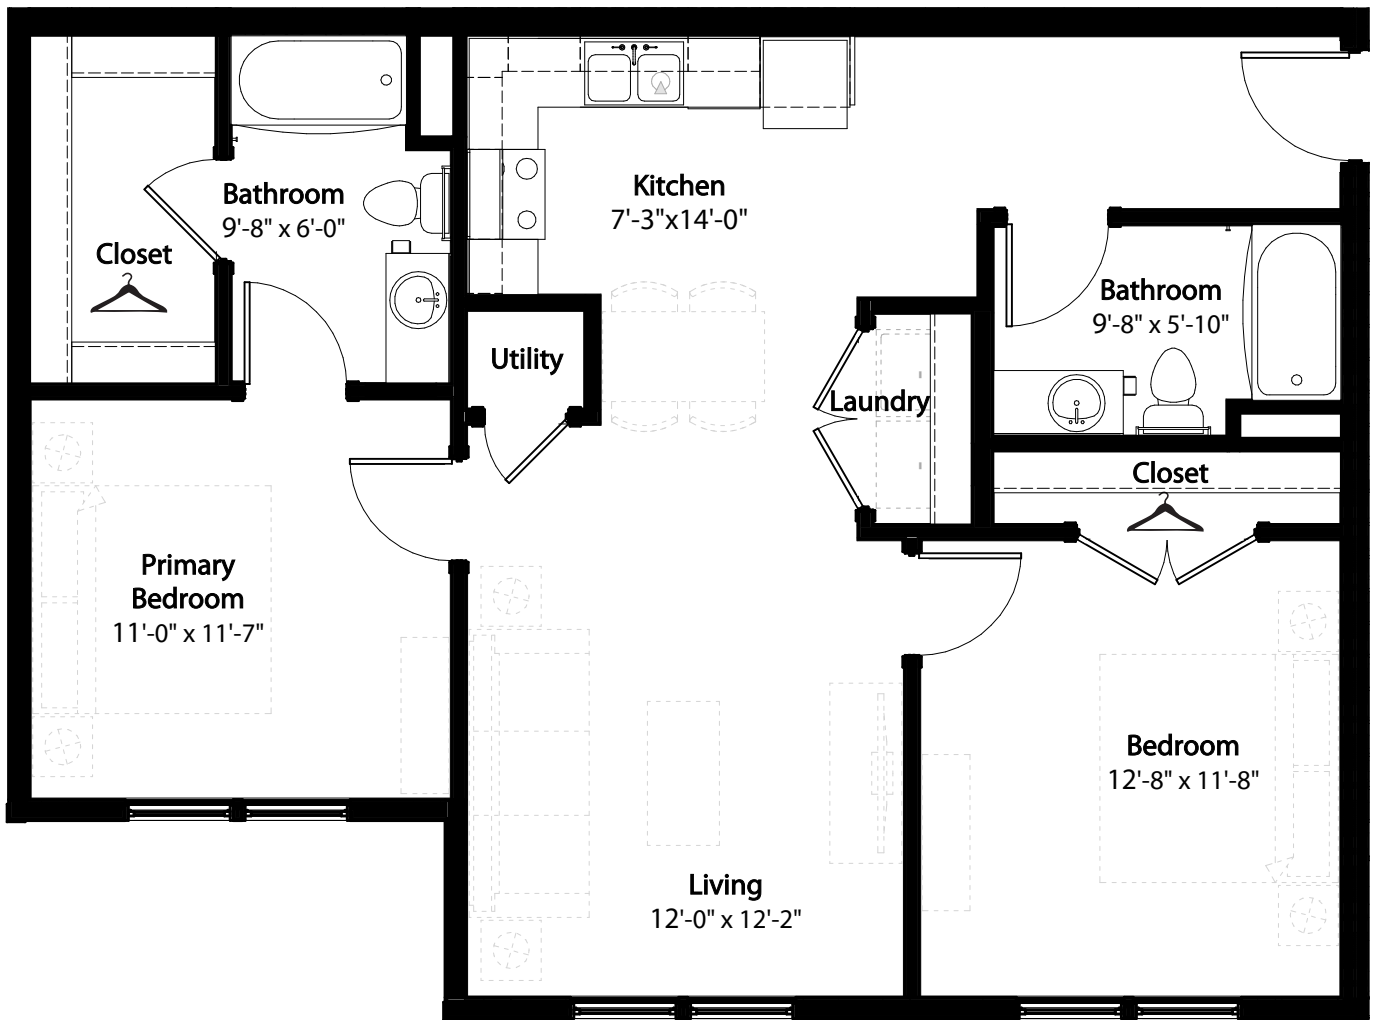

2-2 Horizon Overlook

2nd level. 2 bedroom. 2 bath - 908 sq. ft.

This floor plan representation is not to scale and all dimensions are approximate. Final layout and room dimensions are subject to change prior to the delivery of any apartment unit.