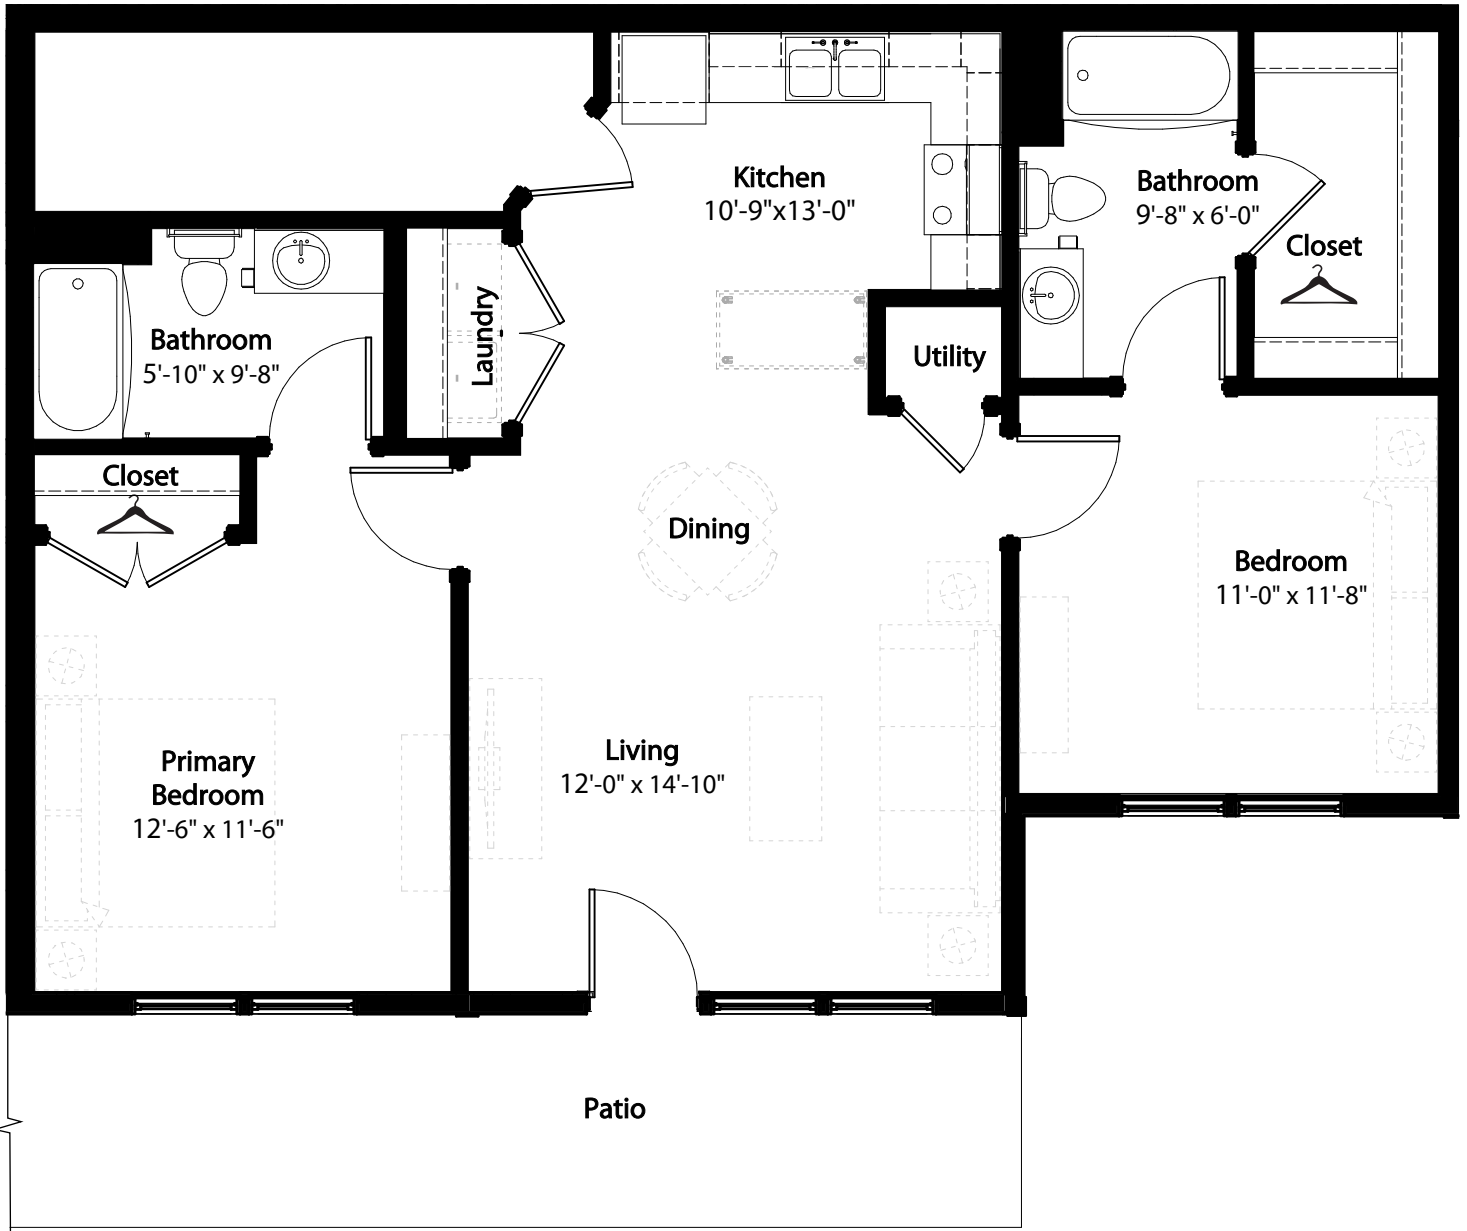

**2-2 Retreat Courtyard**

1st level. 2 bedroom. 2 bath - 974 sq. ft. plus patio

This floor plan representation is not to scale and all dimensions are approximate. Final layout and room dimensions are subject to change prior to the delivery of any apartment unit.