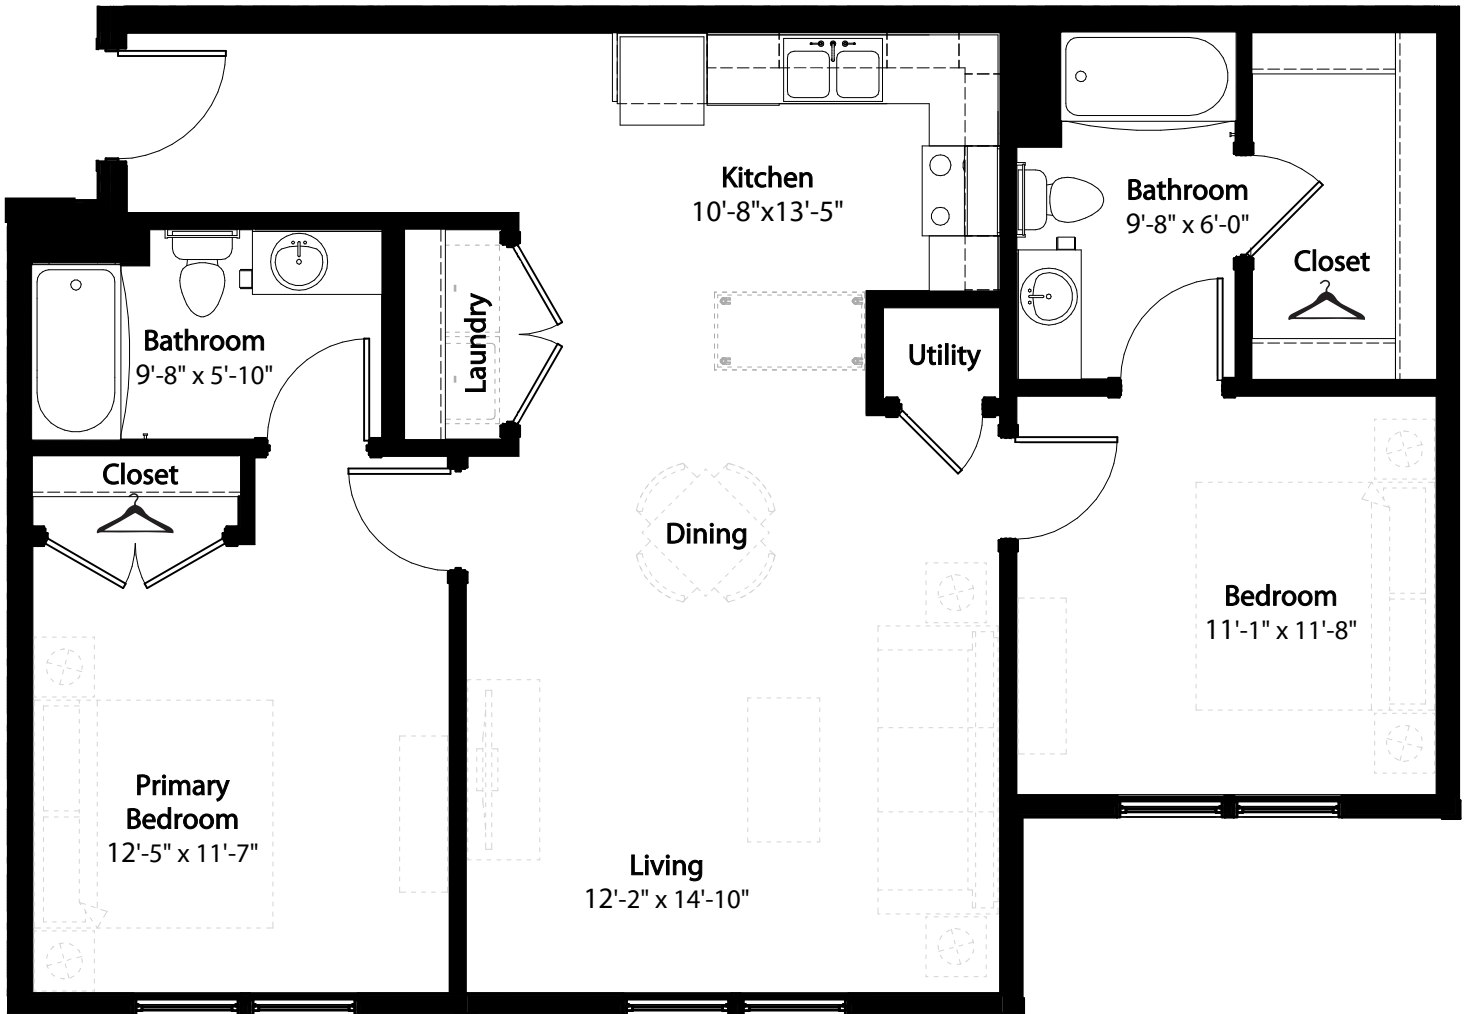

2-2 Retreat Overlook

2nd level. 2 bedroom. 2 bath - 960 sq. ft.

This floor plan representation is not to scale and all dimensions are approximate. Final layout and room dimensions are subject to change prior to the delivery of any apartment unit.