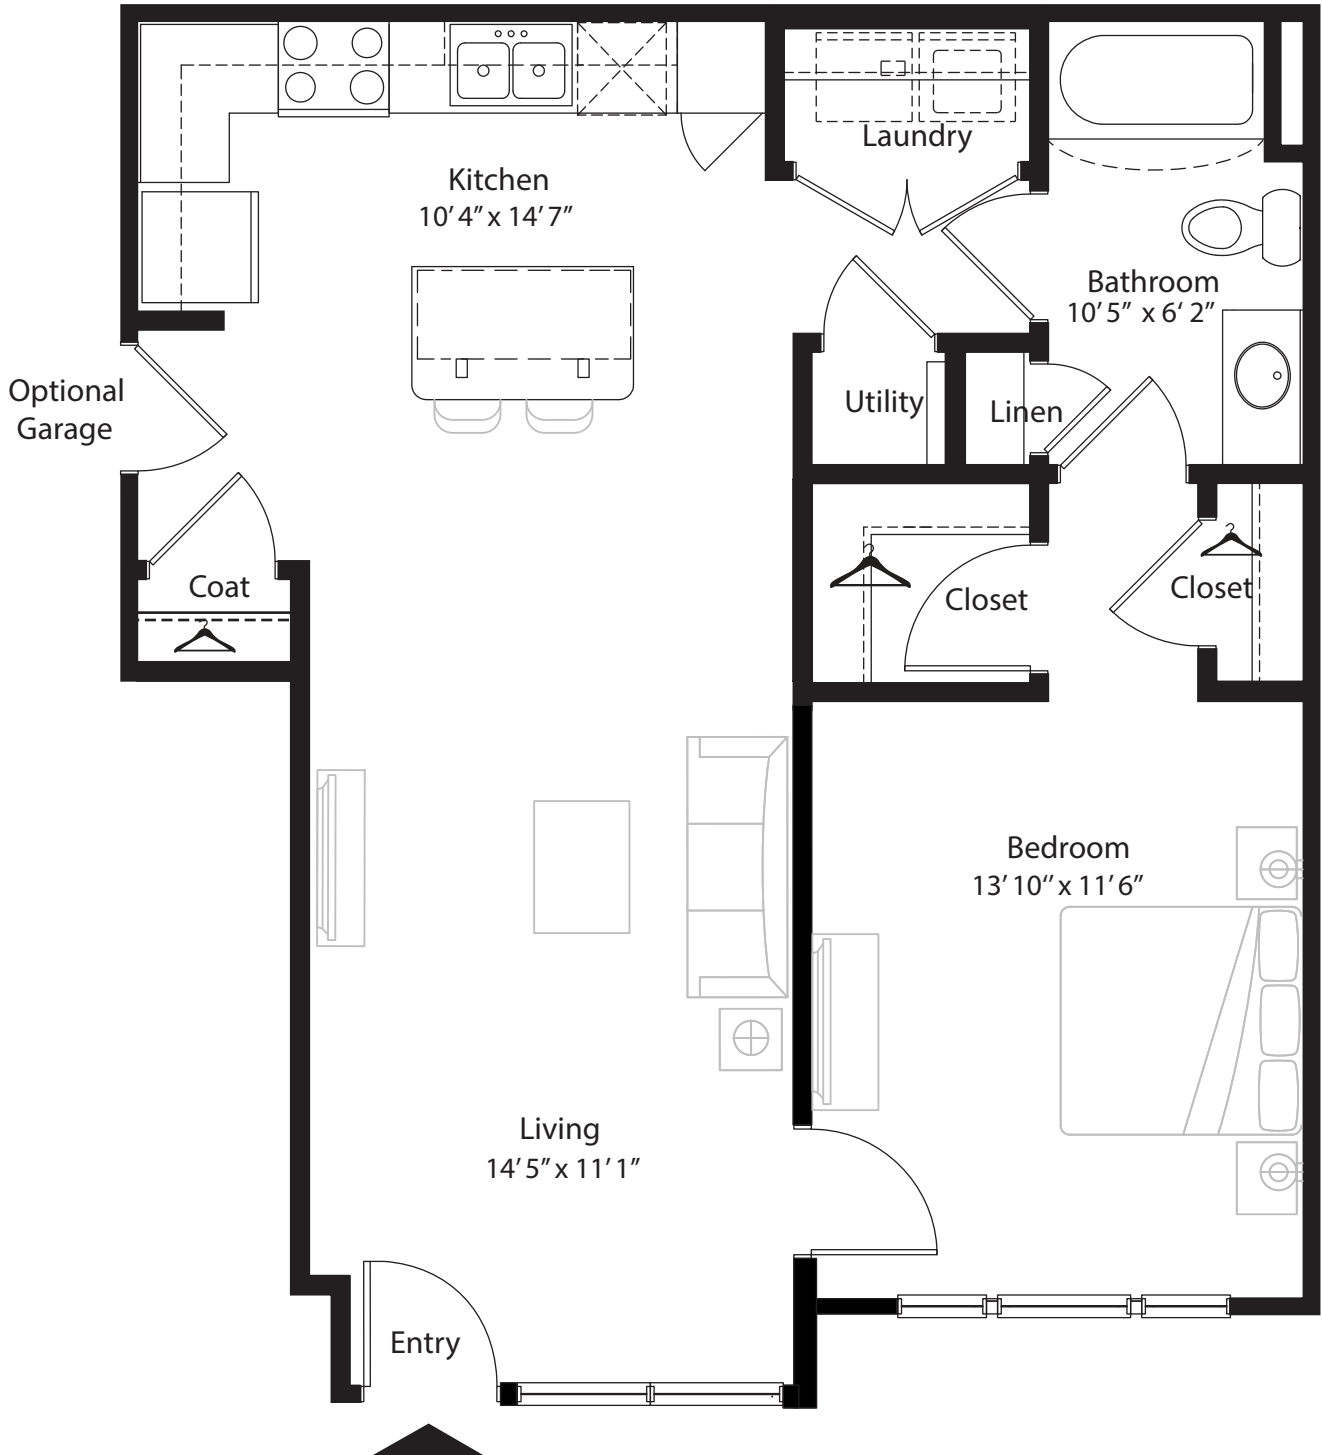

1 BR Designer Courtyard

1st level, 1 bedroom, 1 bath  
760 sq. ft. with 199 sq. ft. patio

This floor plan representation is not to scale and all dimensions are approximate. Final layout and room dimensions are subject to change prior to the delivery of any apartment unit.