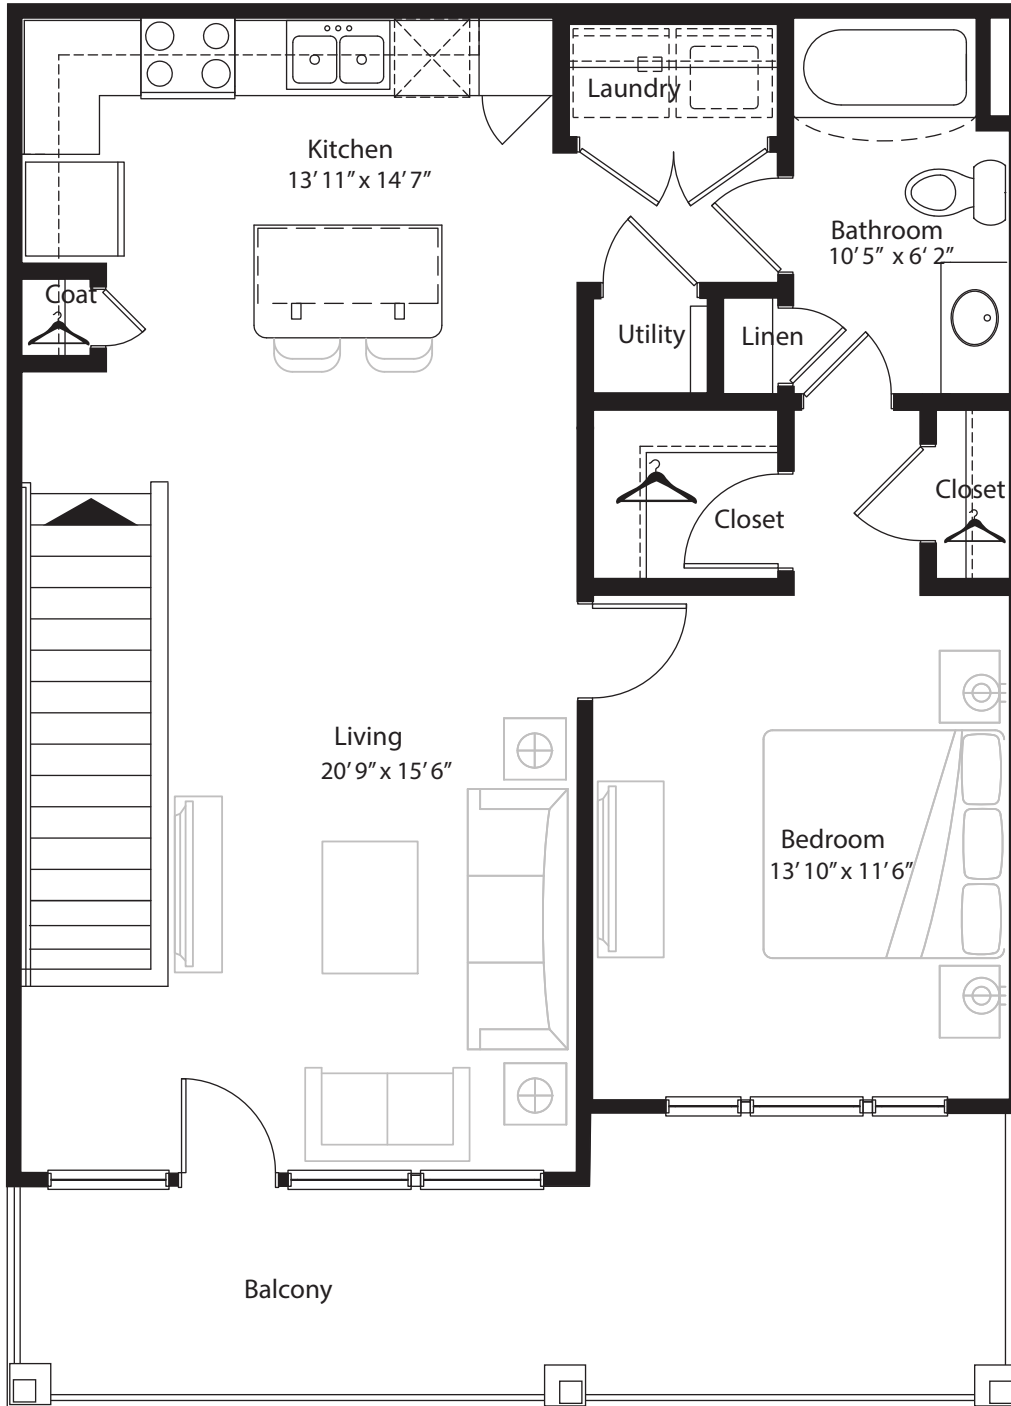

1 BR Designer Overlook

2nd level, 1 bedroom, 1 bath - 857 sq. ft. with 183 sq. ft. balcony

This floor plan representation is not to scale and all dimensions are approximate. Final layout and room dimensions are subject to change prior to the delivery of any apartment unit.