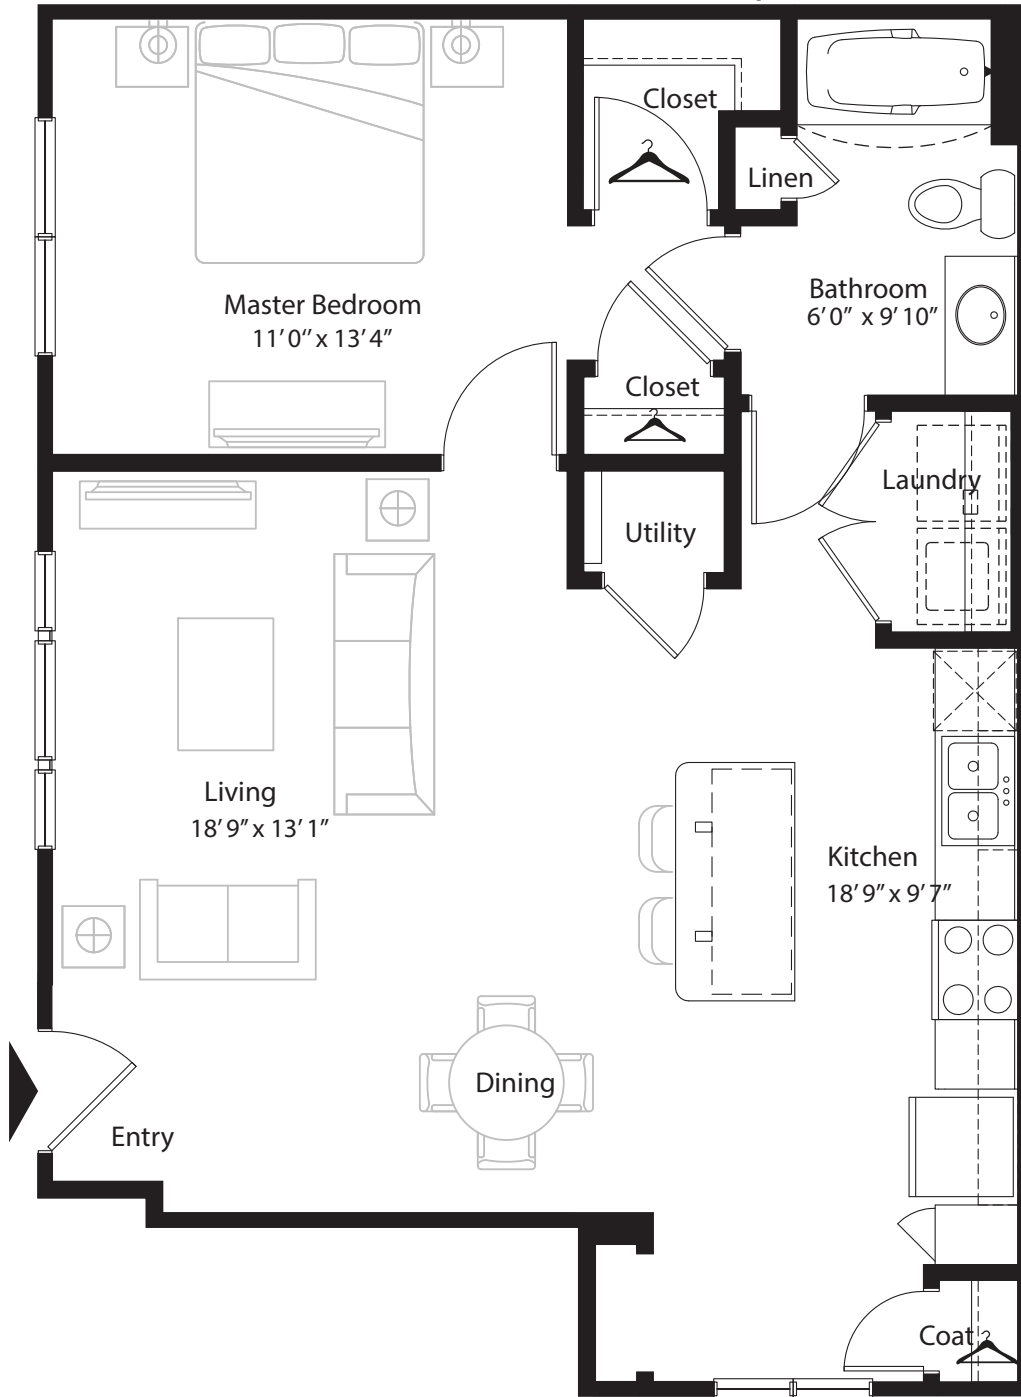

1 Bedroom Grand Courtyard

1st level, 1 bedroom, 1 bath - 816 sq. ft. with 157 sq. ft. patio

This floor plan representation is not to scale and all dimensions are approximate. Final layout and room dimensions are subject to change prior to the delivery of any apartment unit.