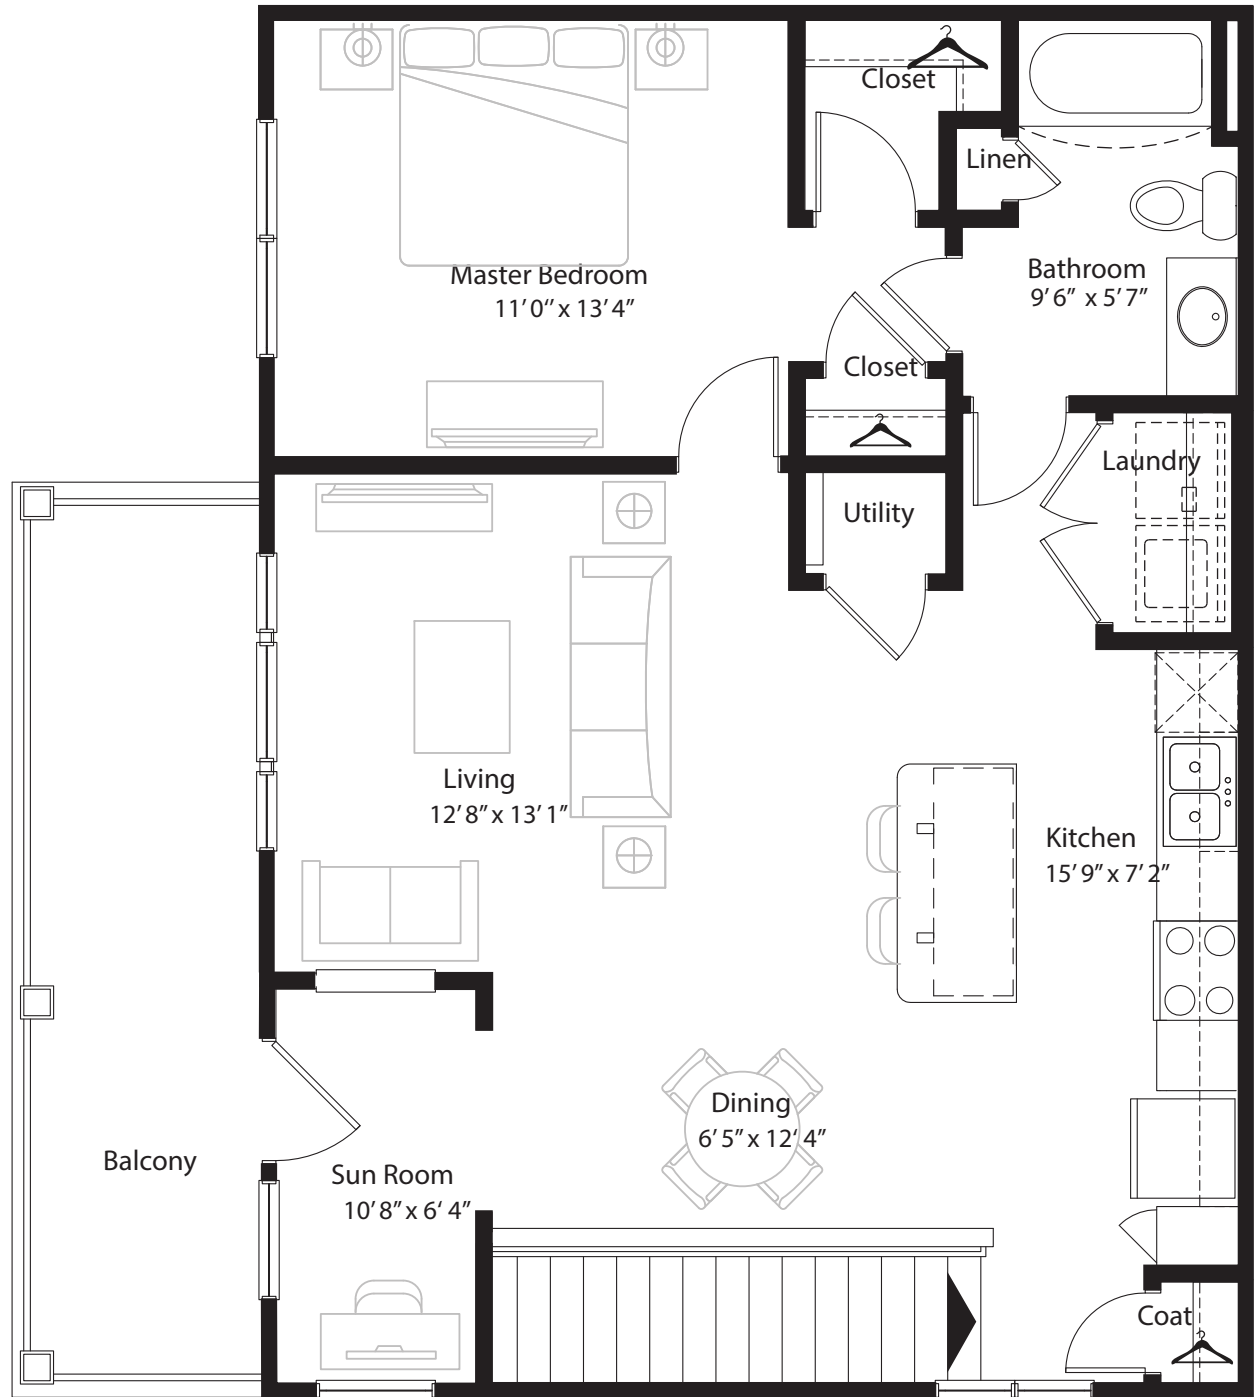

1 Bedroom Grand Overlook

2nd level, 1 bedroom, 1 bath - 909 sq. ft. with 157 sq. ft. balcony

This floor plan representation is not to scale and all dimensions are approximate. Final layout and room dimensions are subject to change prior to the delivery of any apartment unit.