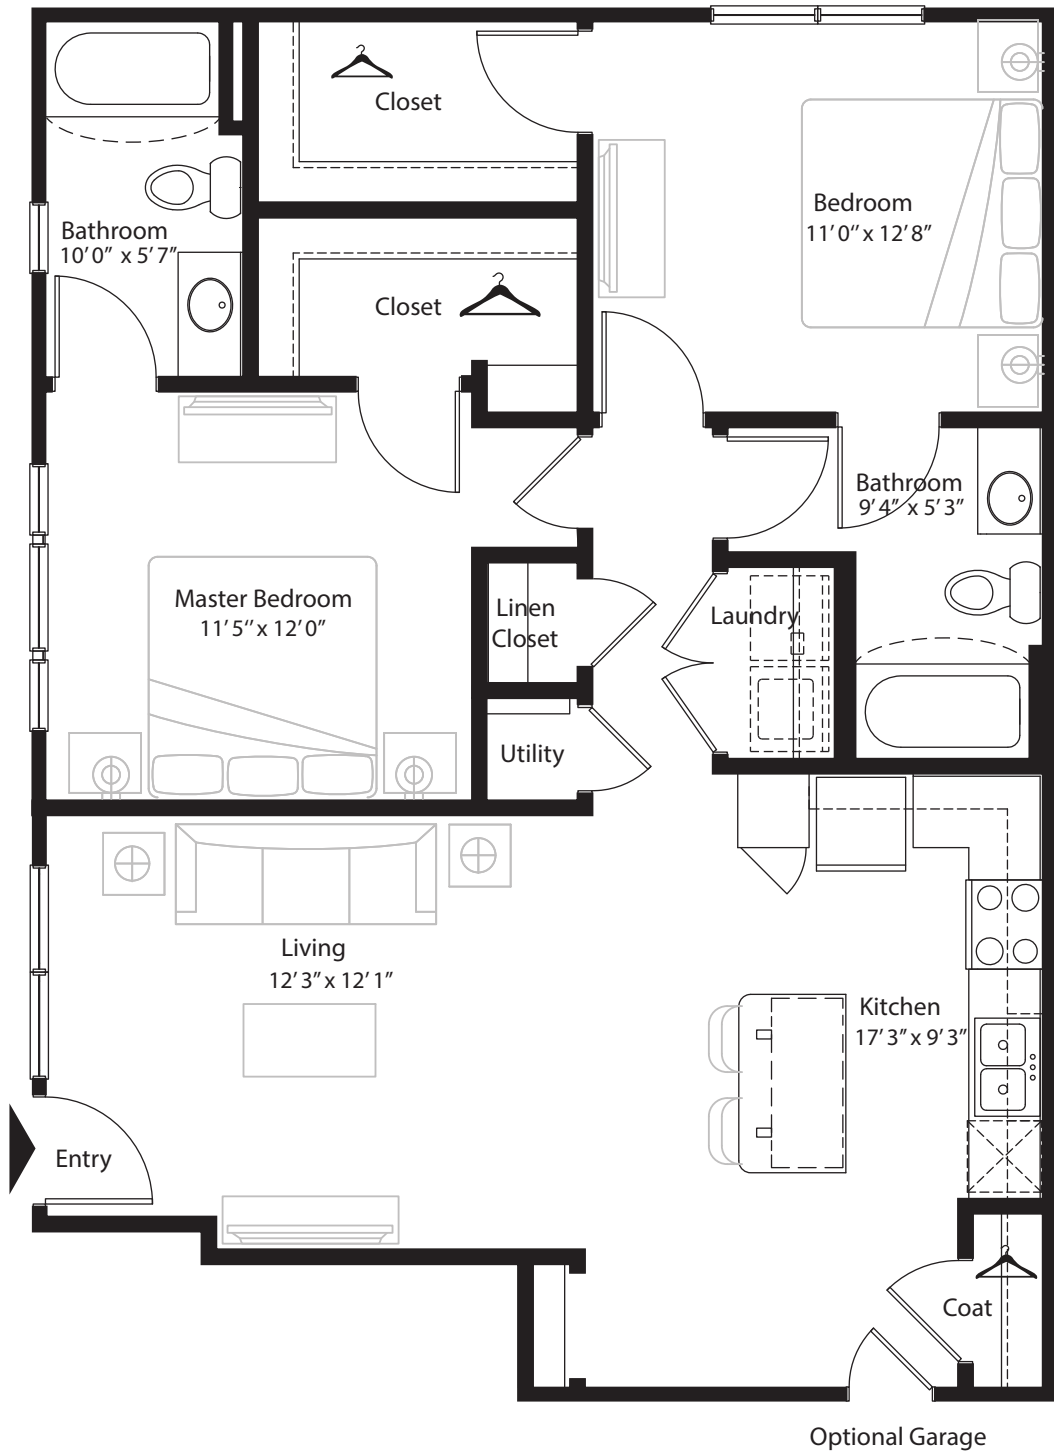

2 BR Designer Courtyard

1st level, 2 bedroom, 2 bath - 1,062 sq. ft. with 125 sq. ft. patio

This floor plan representation is not to scale and all dimensions are approximate. Final layout and room dimensions are subject to change prior to the delivery of any apartment unit.