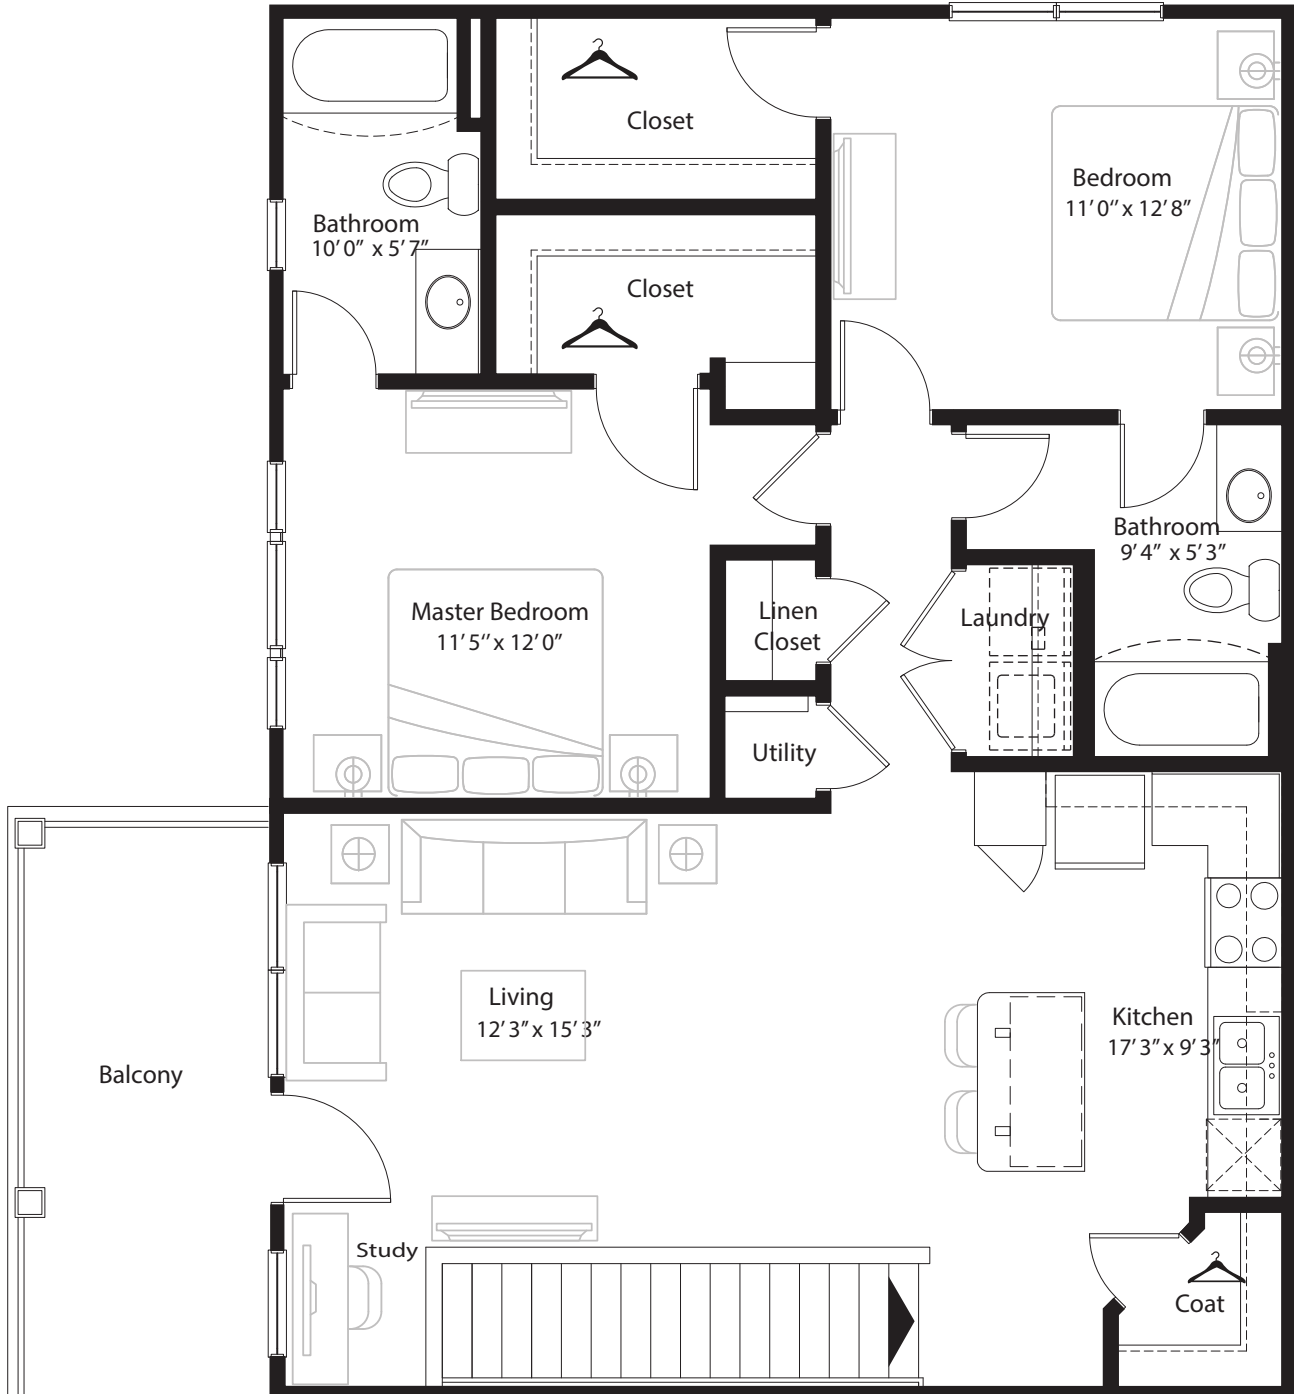

2 BR Designer Overlook

2nd level, 2 bedroom, 2 bath - 1,152 sq. ft. with 119 sq. ft. balcony

This floor plan representation is not to scale and all dimensions are approximate. Final layout and room dimensions are subject to change prior to the delivery of any apartment unit.