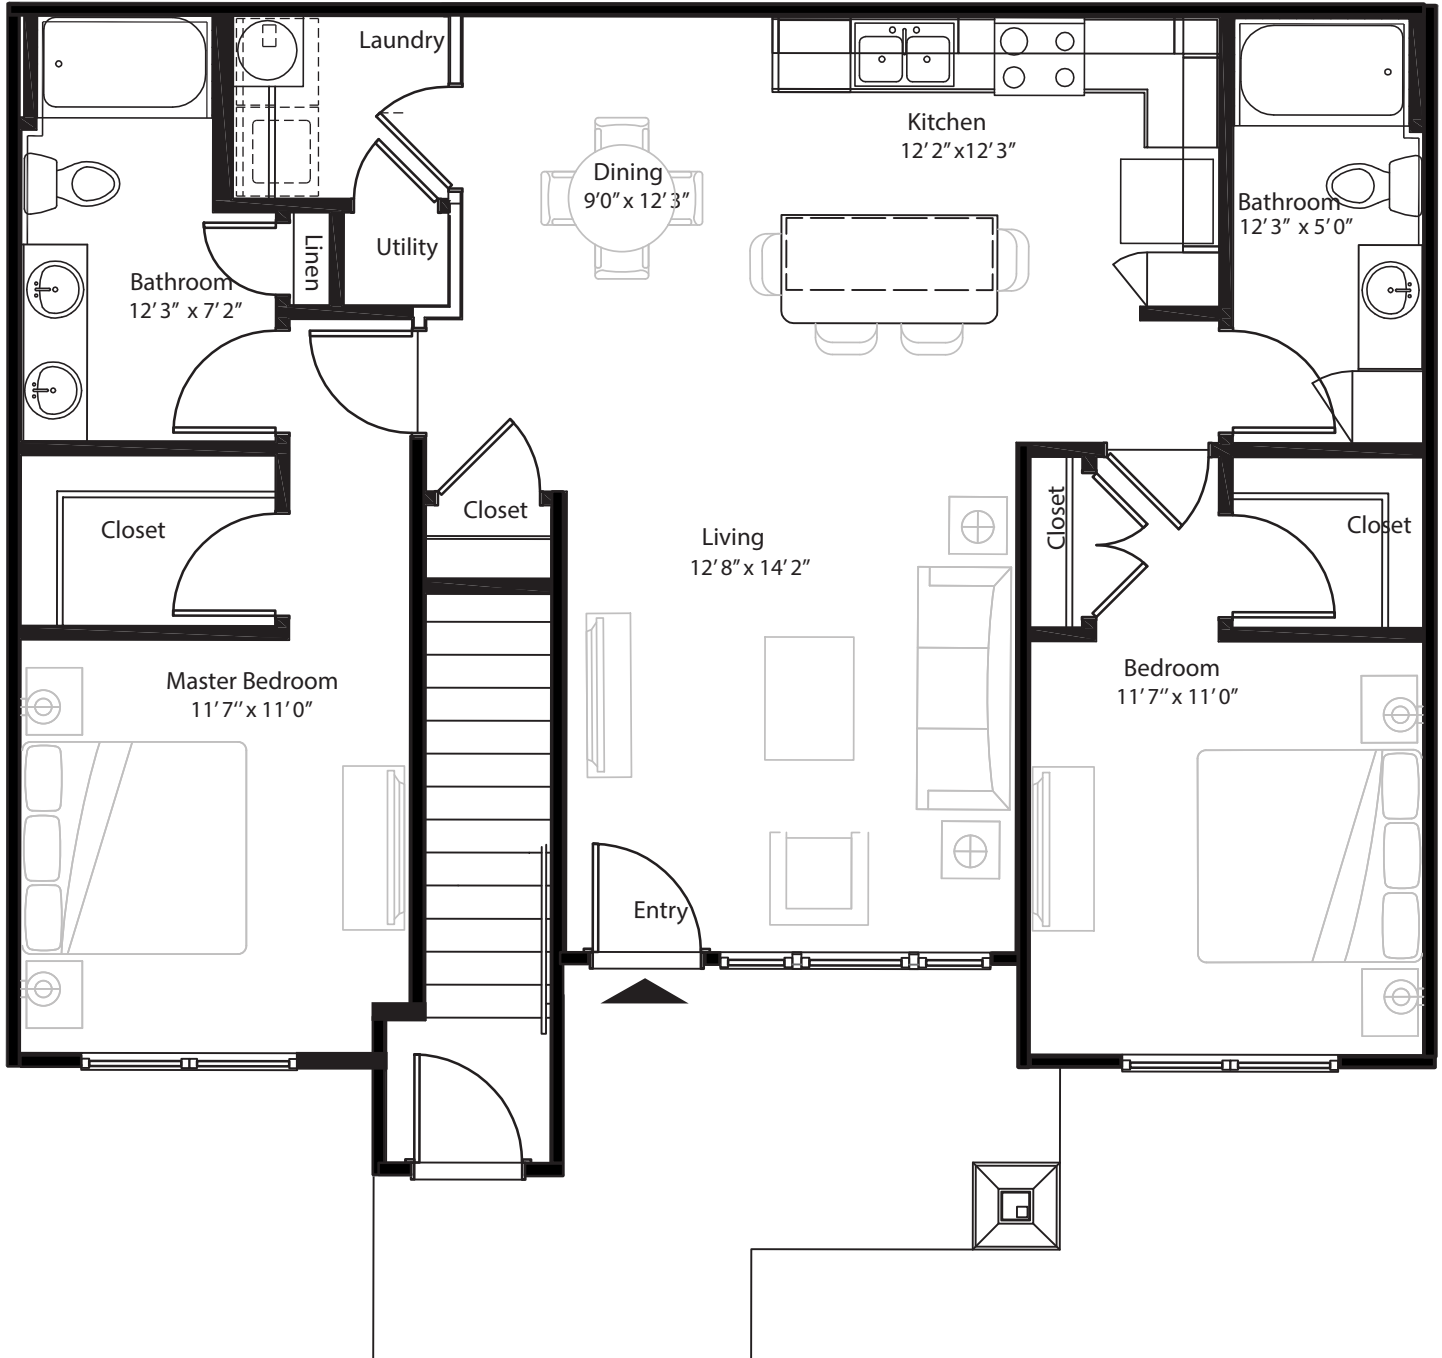

2 BR Grand Courtyard

1st level, 2 bedroom, 2 bath
1,088 sq. ft. with 120 sq. ft. patio

This floor plan representation is not to scale and all dimensions are approximate. Final layout and room dimensions are subject to change prior to the delivery of any apartment unit.