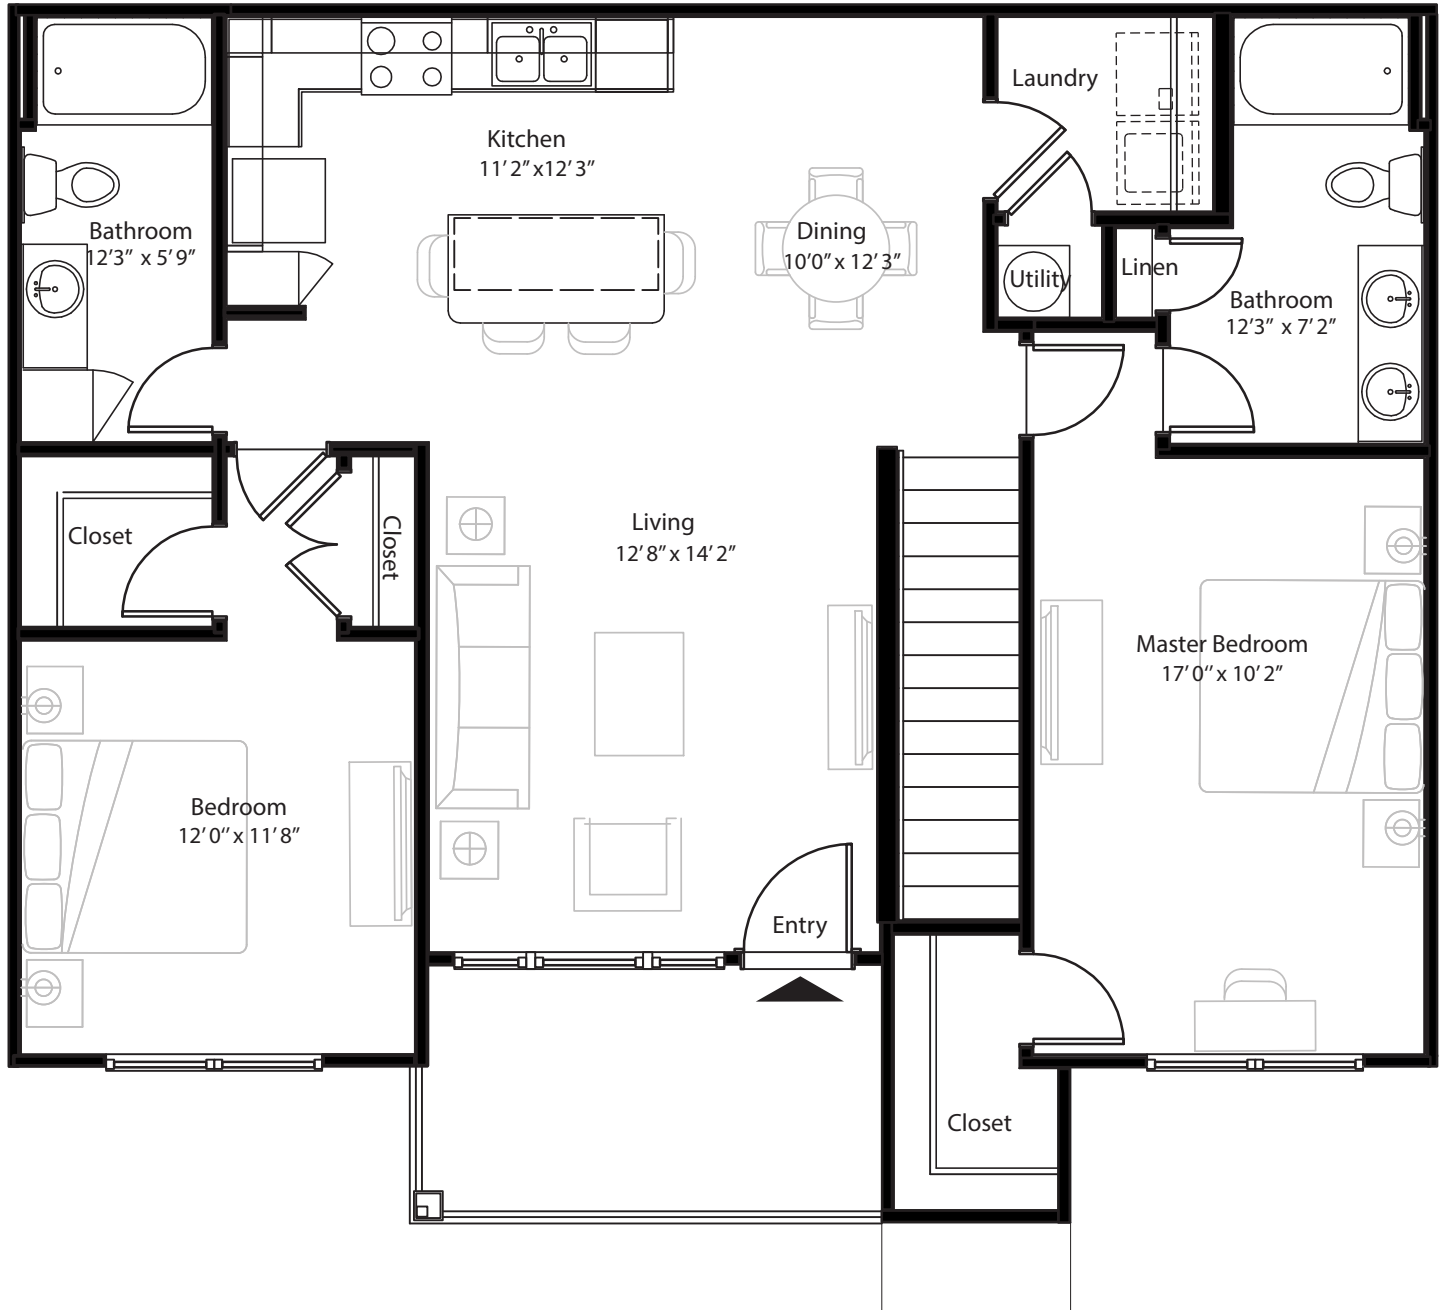

2 BR Grand Overlook

2nd level, 2 bedroom, 2 bath
1,185 sq. ft. with 74 sq. ft. patio

This floor plan representation is not to scale and all dimensions are approximate. Final layout and room dimensions are subject to change prior to the delivery of any apartment unit.