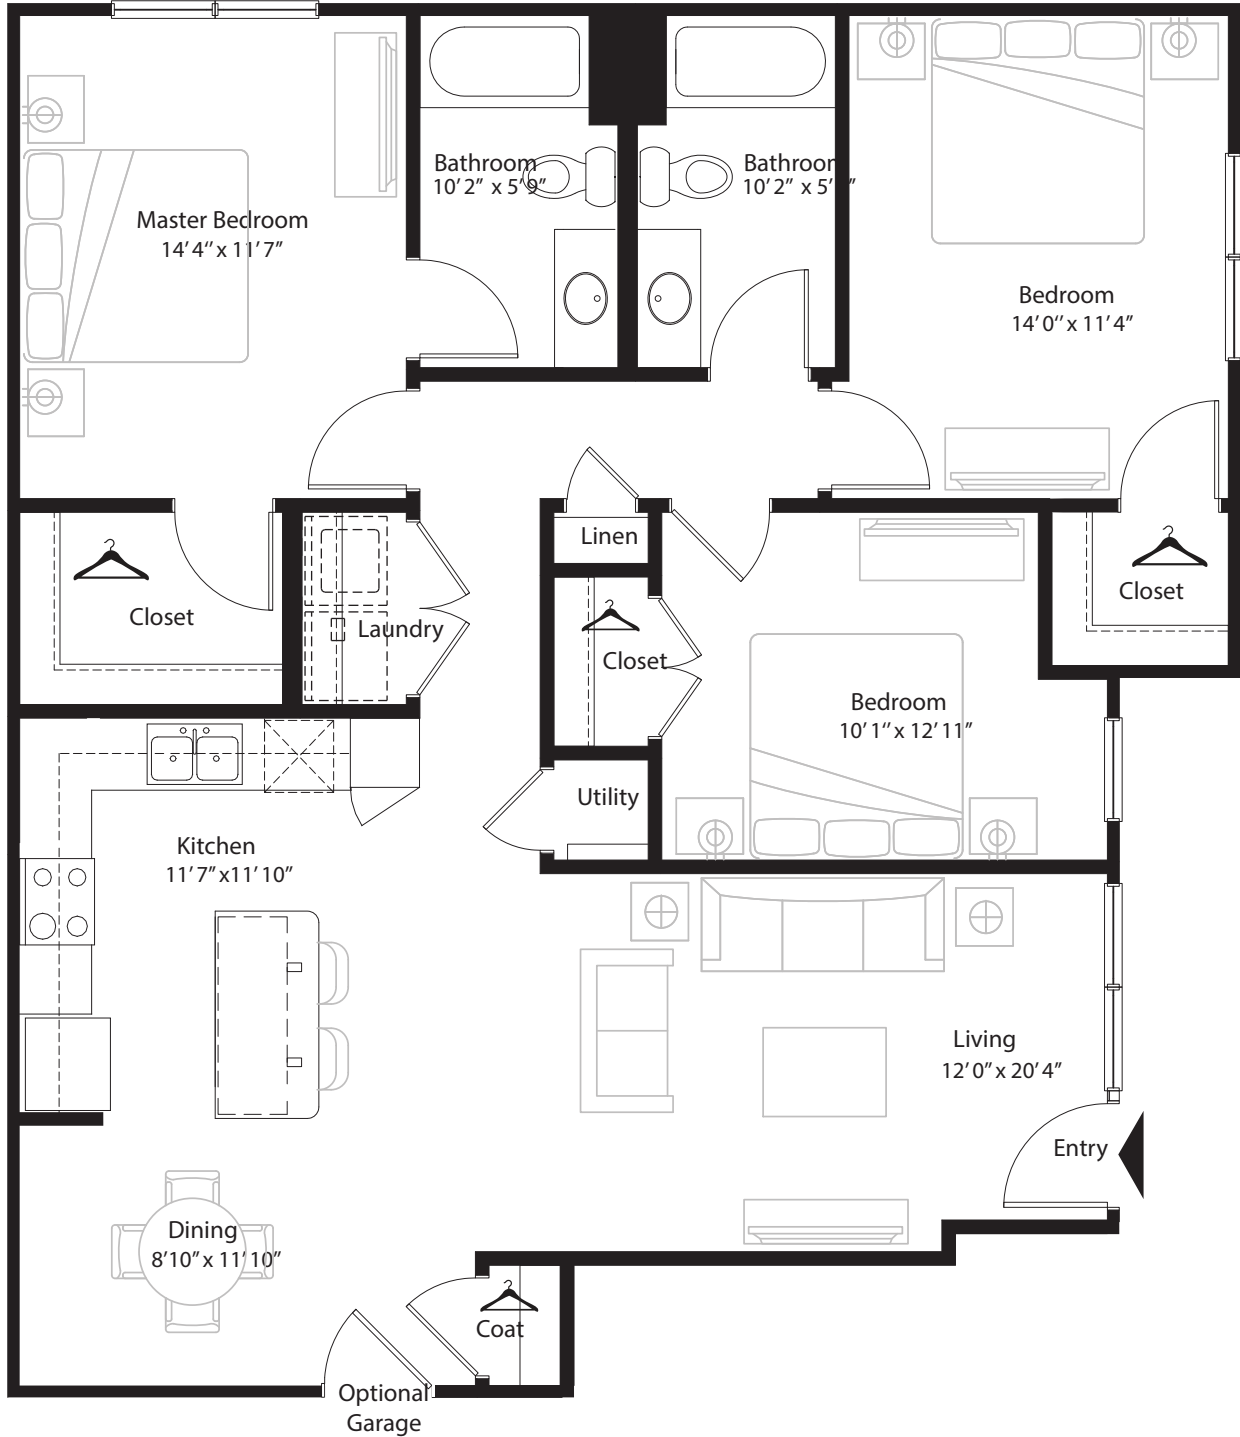

3 BR Grand Courtyard

1st level, 3 bedroom, 2 bath - 1,334 sq. ft. with 163 sq. ft. patio

This floor plan representation is not to scale and all dimensions are approximate. Final layout and room dimensions are subject to change prior to the delivery of any apartment unit.