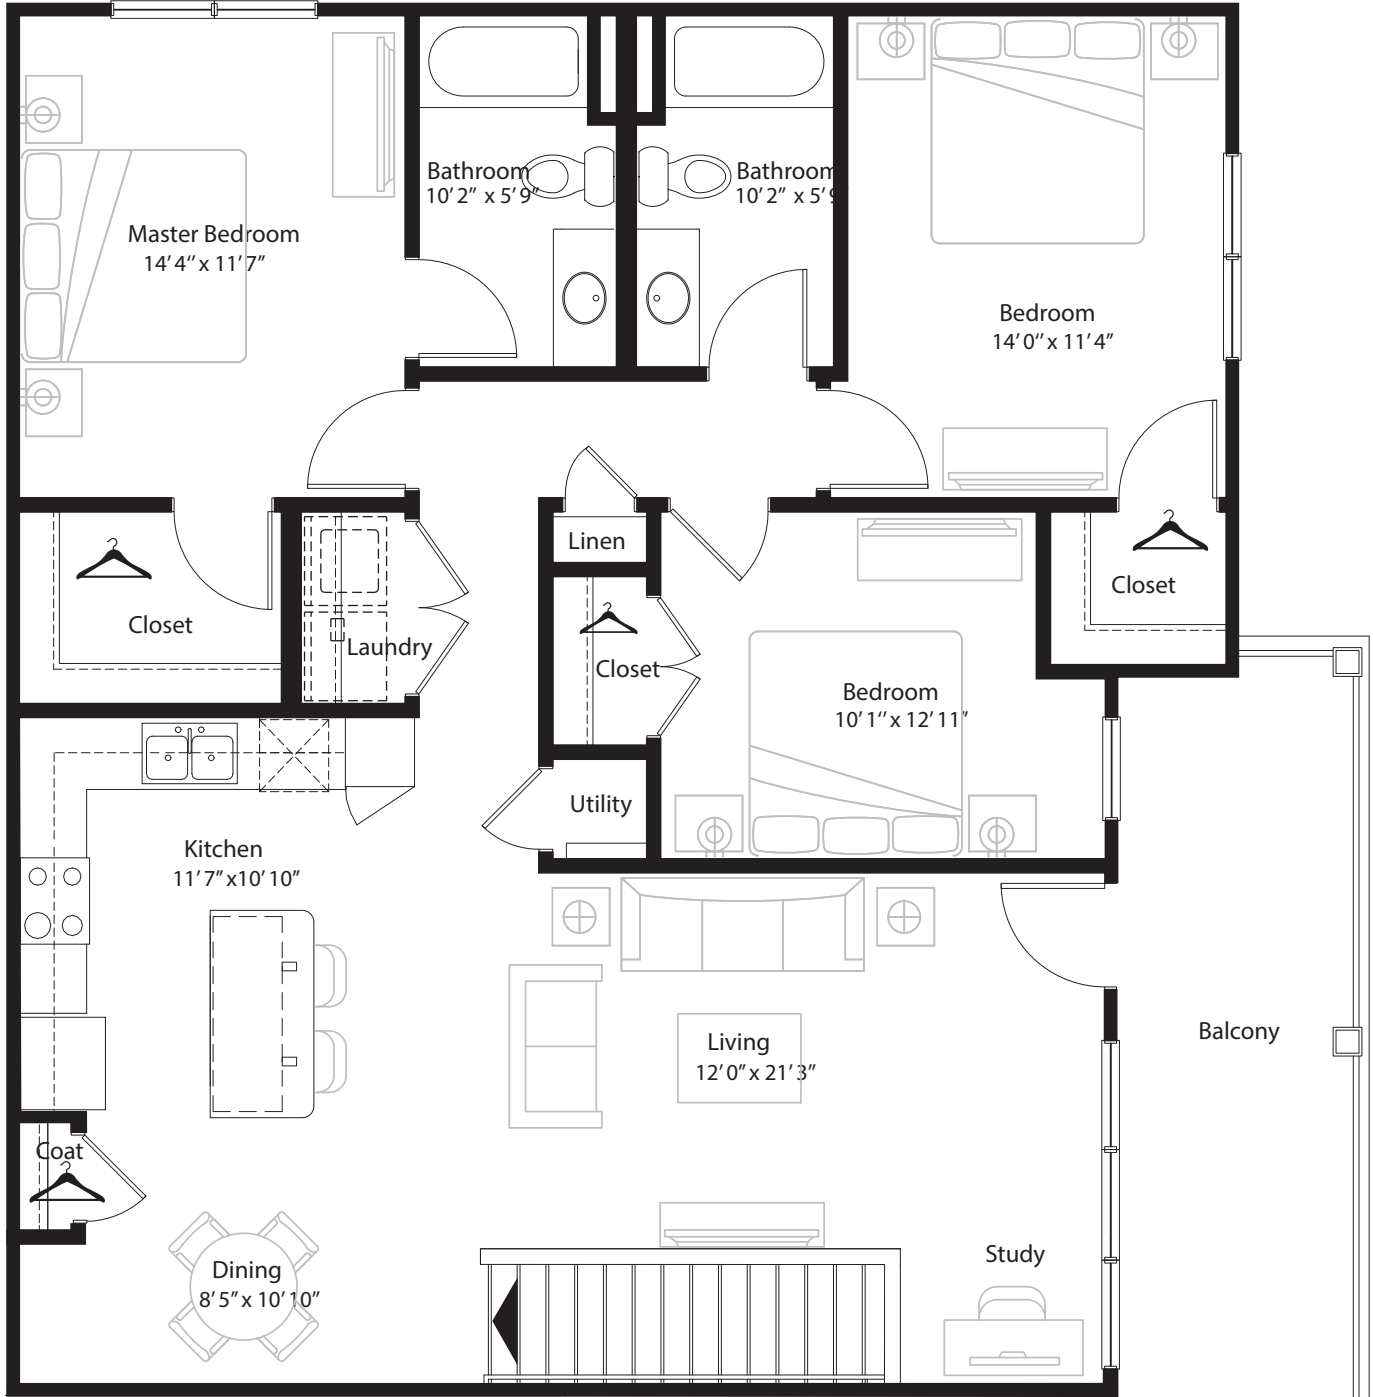

3 BR Grand Overlook

2nd level, 3 bedroom, 2 bath - 1,430 sq. ft. with 145 sq. ft. balcony

This floor plan representation is not to scale and all dimensions are approximate. Final layout and room dimensions are subject to change prior to the delivery of any apartment unit.