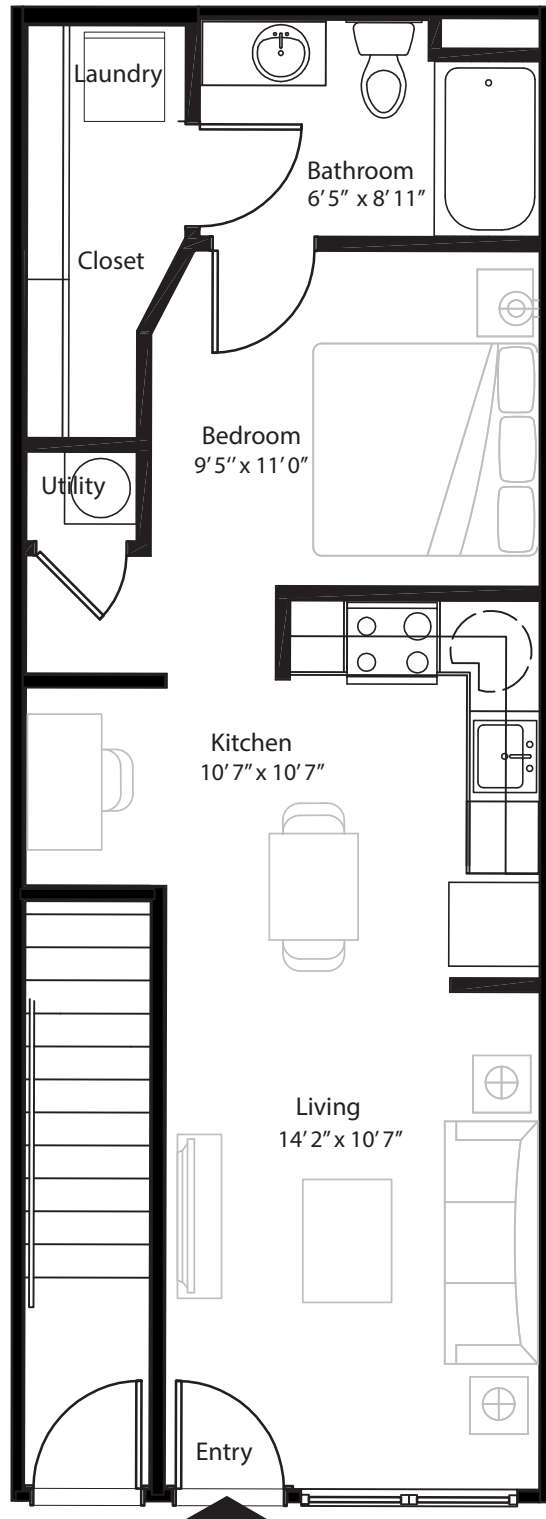

Studio Designer Courtyard 1st level, 1 bedroom, 1 bath - 525 sq. ft.

This floor plan representation is not to scale and all dimensions are approximate. Final layout and room dimensions are subject to change prior to the delivery of any apartment unit.