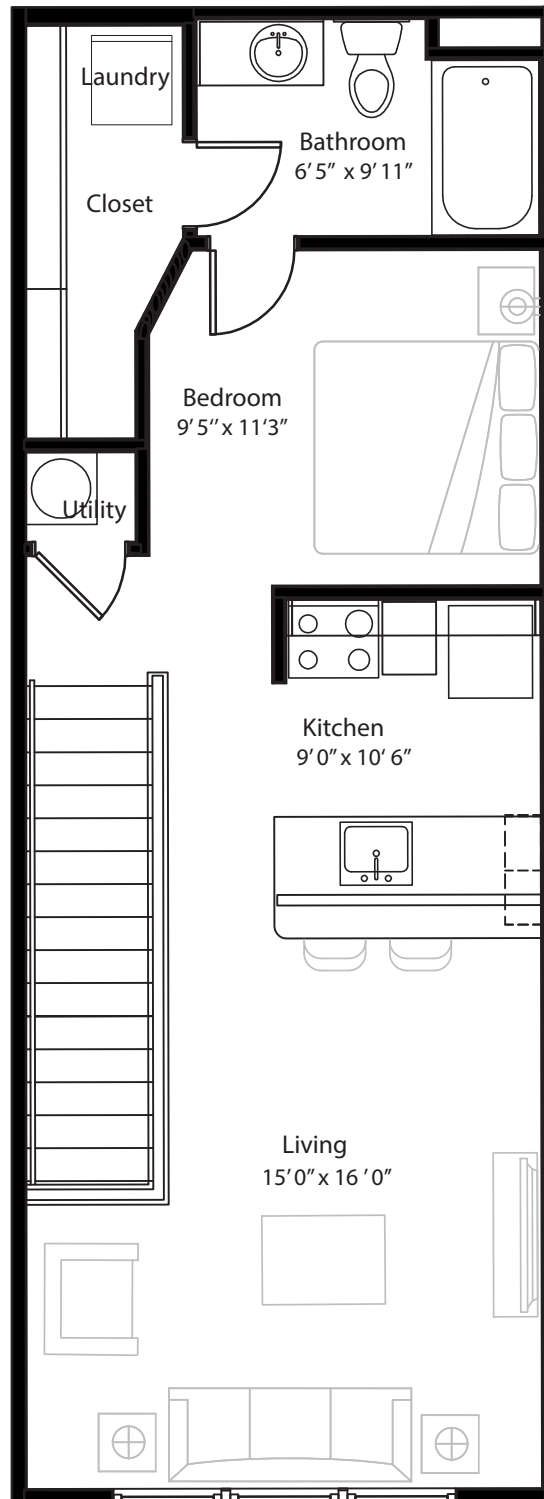

Studio Designer Overlook 2nd level, 1 bedroom, 1 bath - 623 sq. ft.

This floor plan representation is not to scale and all dimensions are approximate. Final layout and room dimensions are subject to change prior to the delivery of any apartment unit.