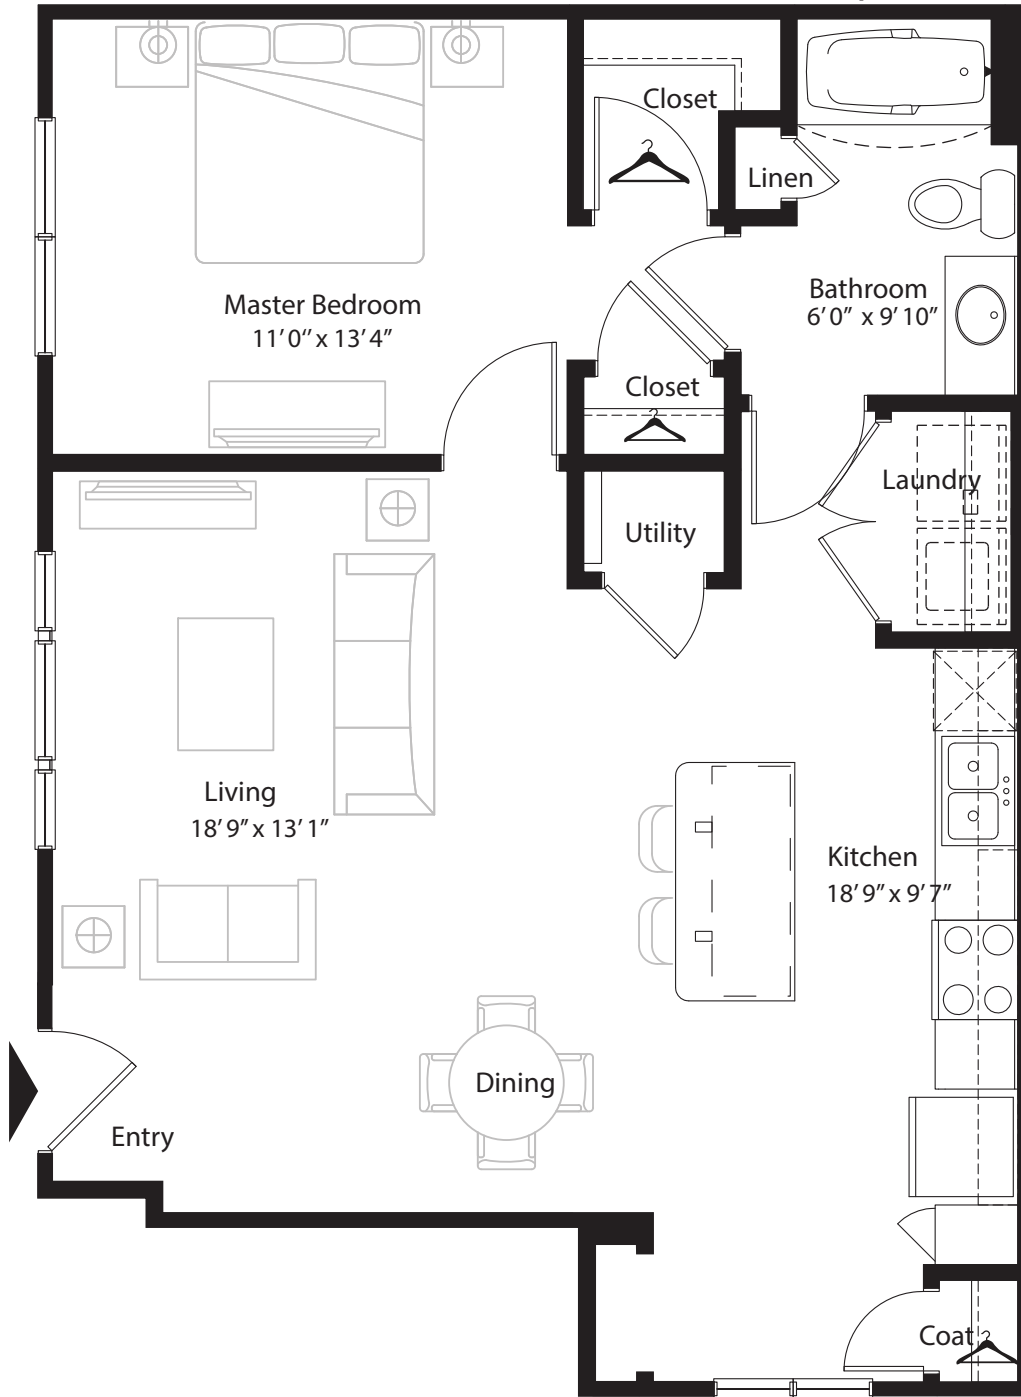

1 Bedroom Grand Courtyard

1st level, 1 bedroom, 1 bath - 768 sq. ft. with 151 sq. ft. patio

This floor plan representation is not to scale and all dimensions are approximate. Final layout and room dimensions are subject to change prior to the delivery of any apartment unit.