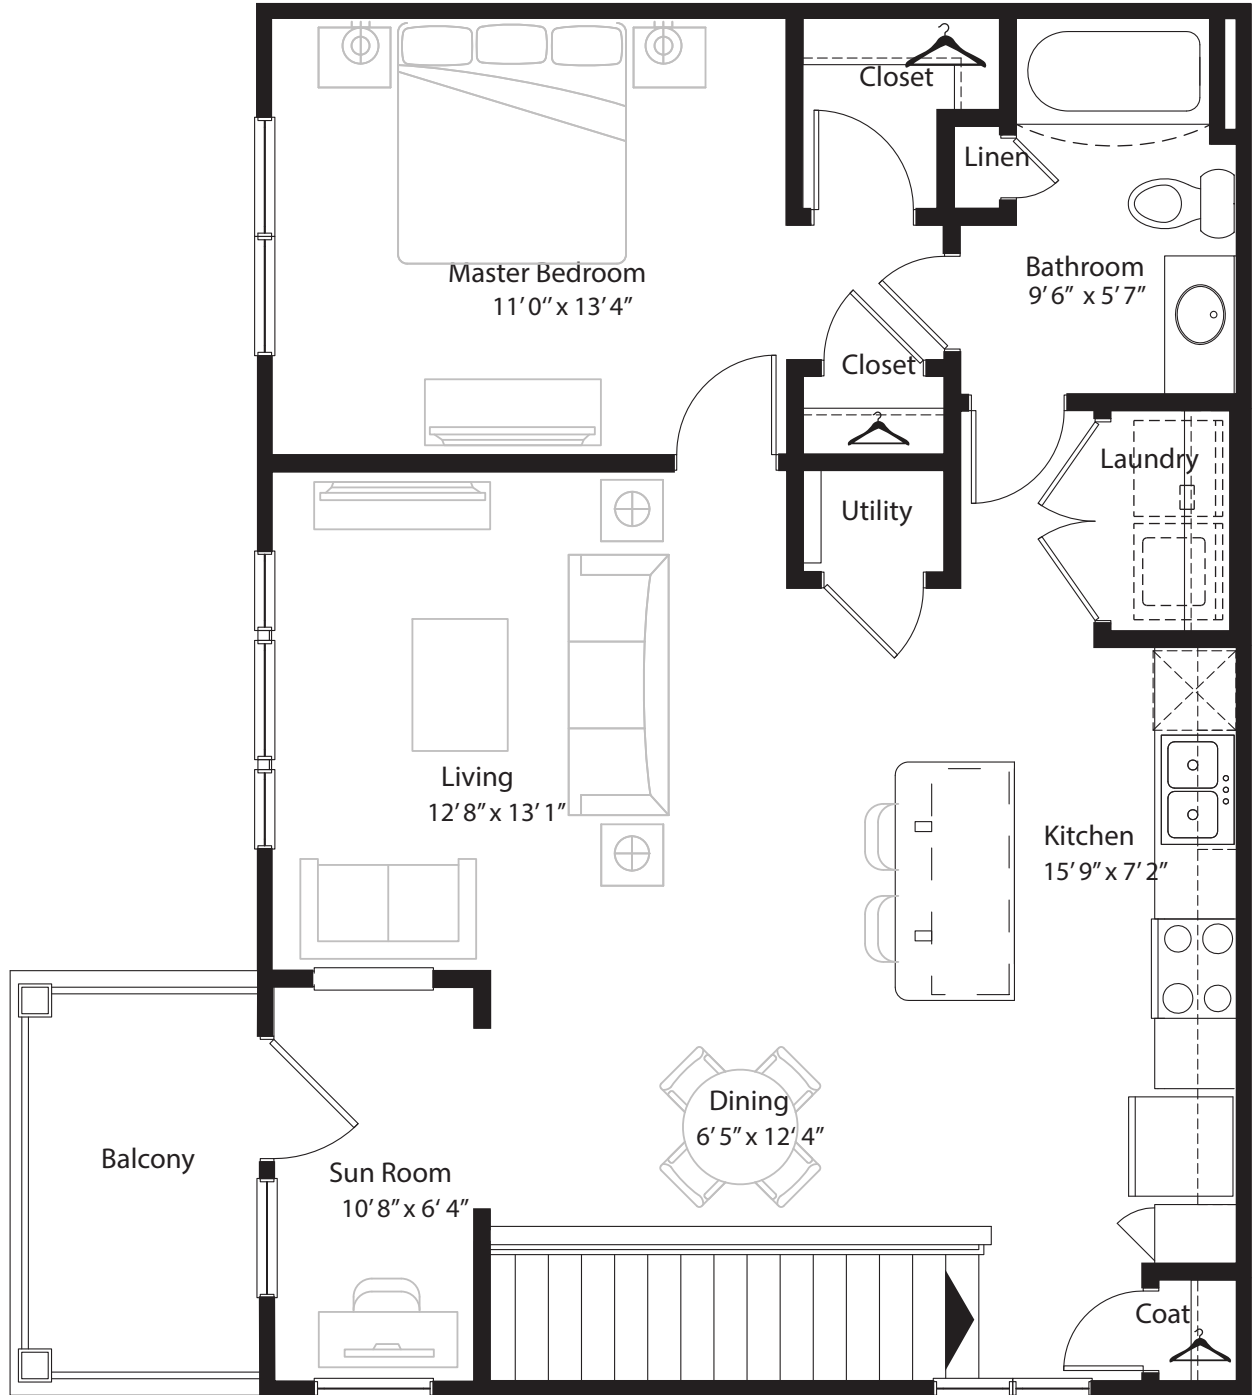

1 Bedroom Grand Overlook

2nd level, 1 bedroom, 1 bath - 832 sq. ft. with 57 sq. ft. balcony

This floor plan representation is not to scale and all dimensions are approximate. Final layout and room dimensions are subject to change prior to the delivery of any apartment unit.