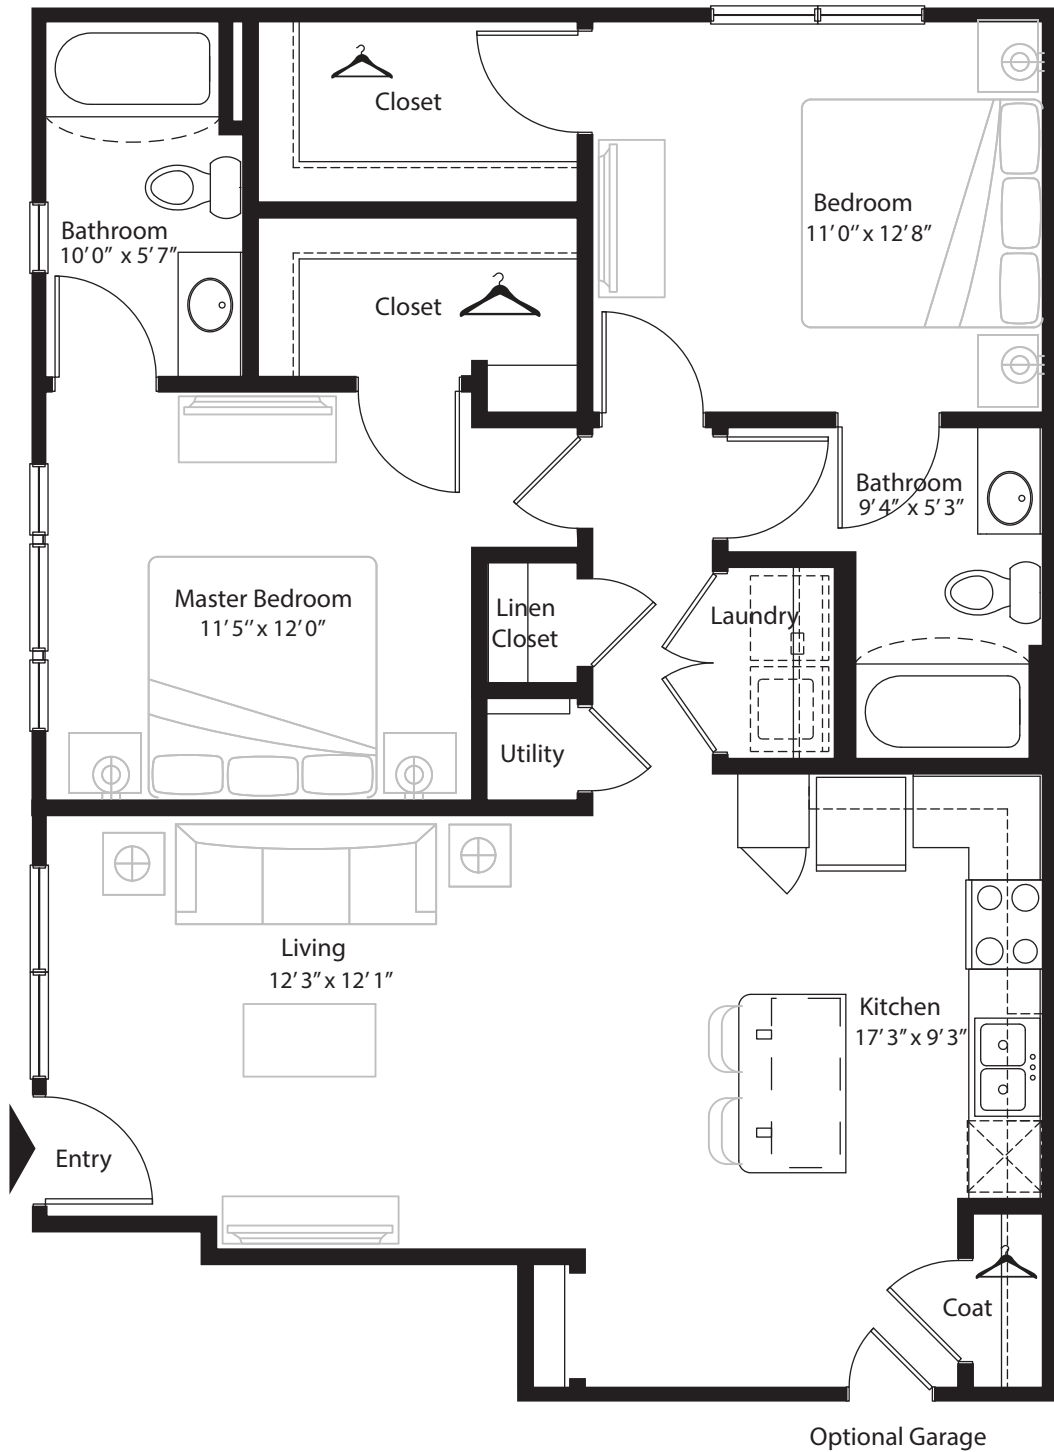

2 BR Designer Courtyard

1st level, 2 bedroom, 2 bath - 1,012 sq. ft. with 128 sq. ft. patio

This floor plan representation is not to scale and all dimensions are approximate. Final layout and room dimensions are subject to change prior to the delivery of any apartment unit.