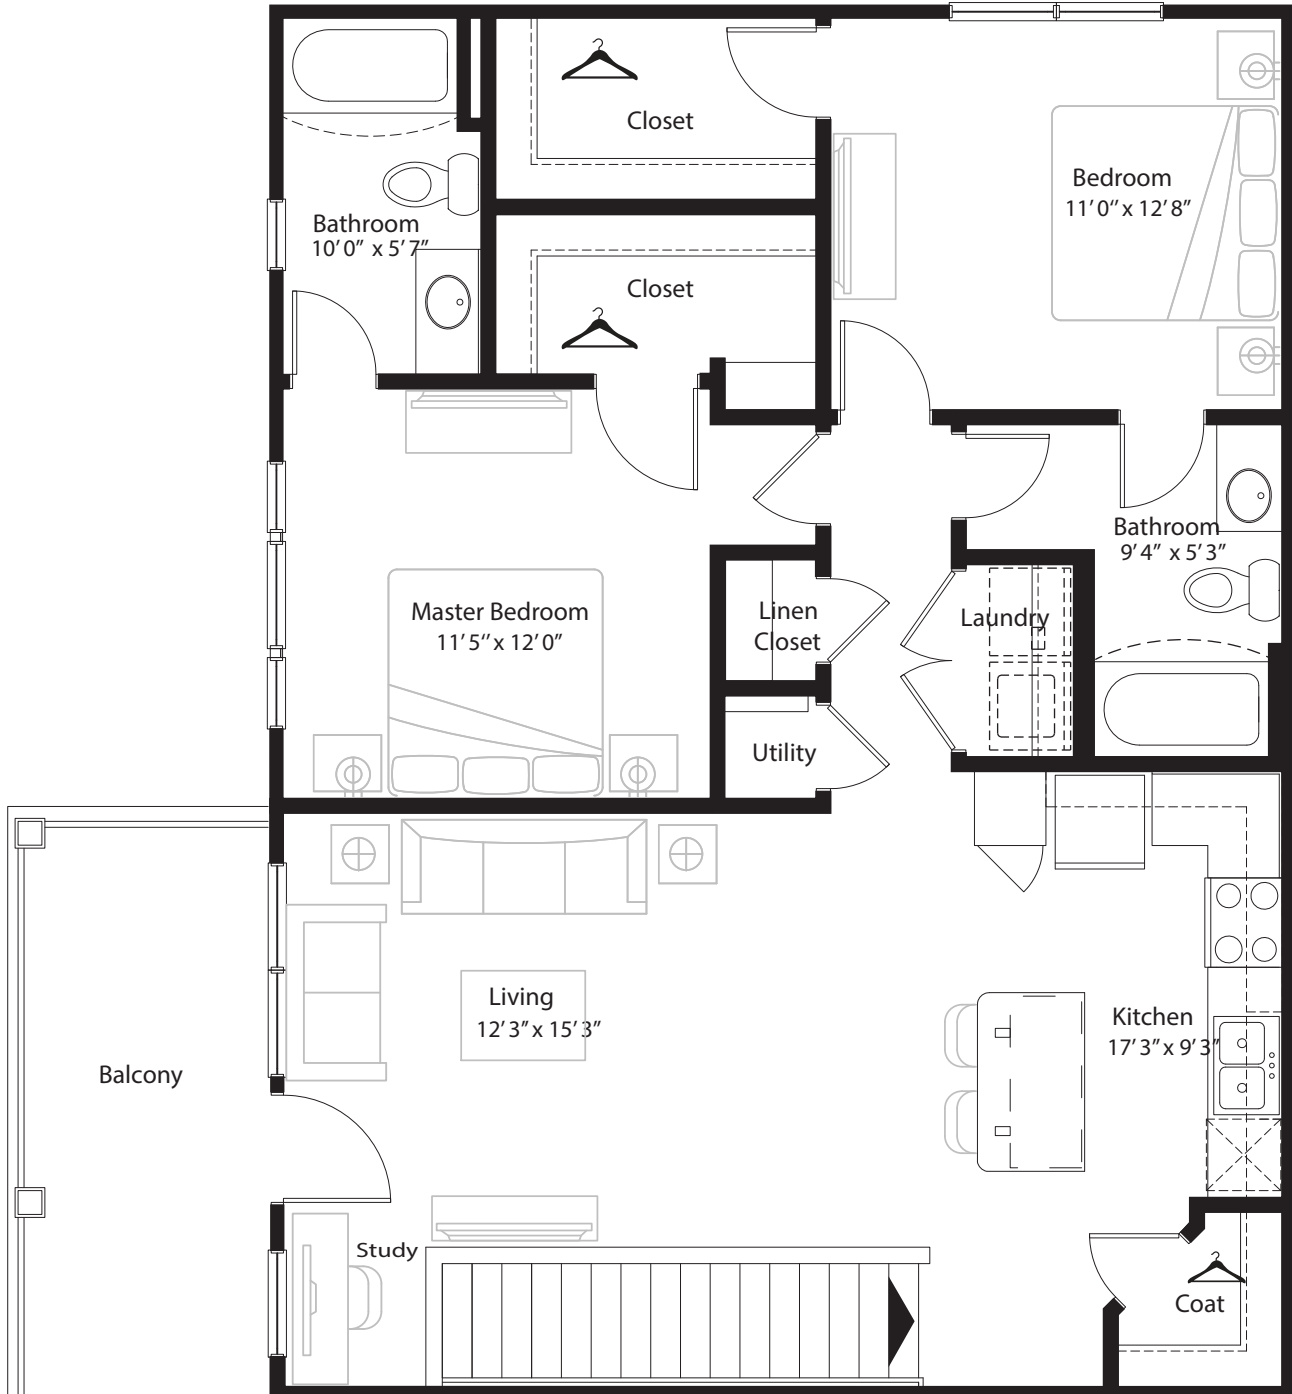

2 BR Designer Overlook

2nd level, 2 bedroom, 2 bath - 1,070 sq. ft. with 111 sq. ft. balcony

This floor plan representation is not to scale and all dimensions are approximate. Final layout and room dimensions are subject to change prior to the delivery of any apartment unit.