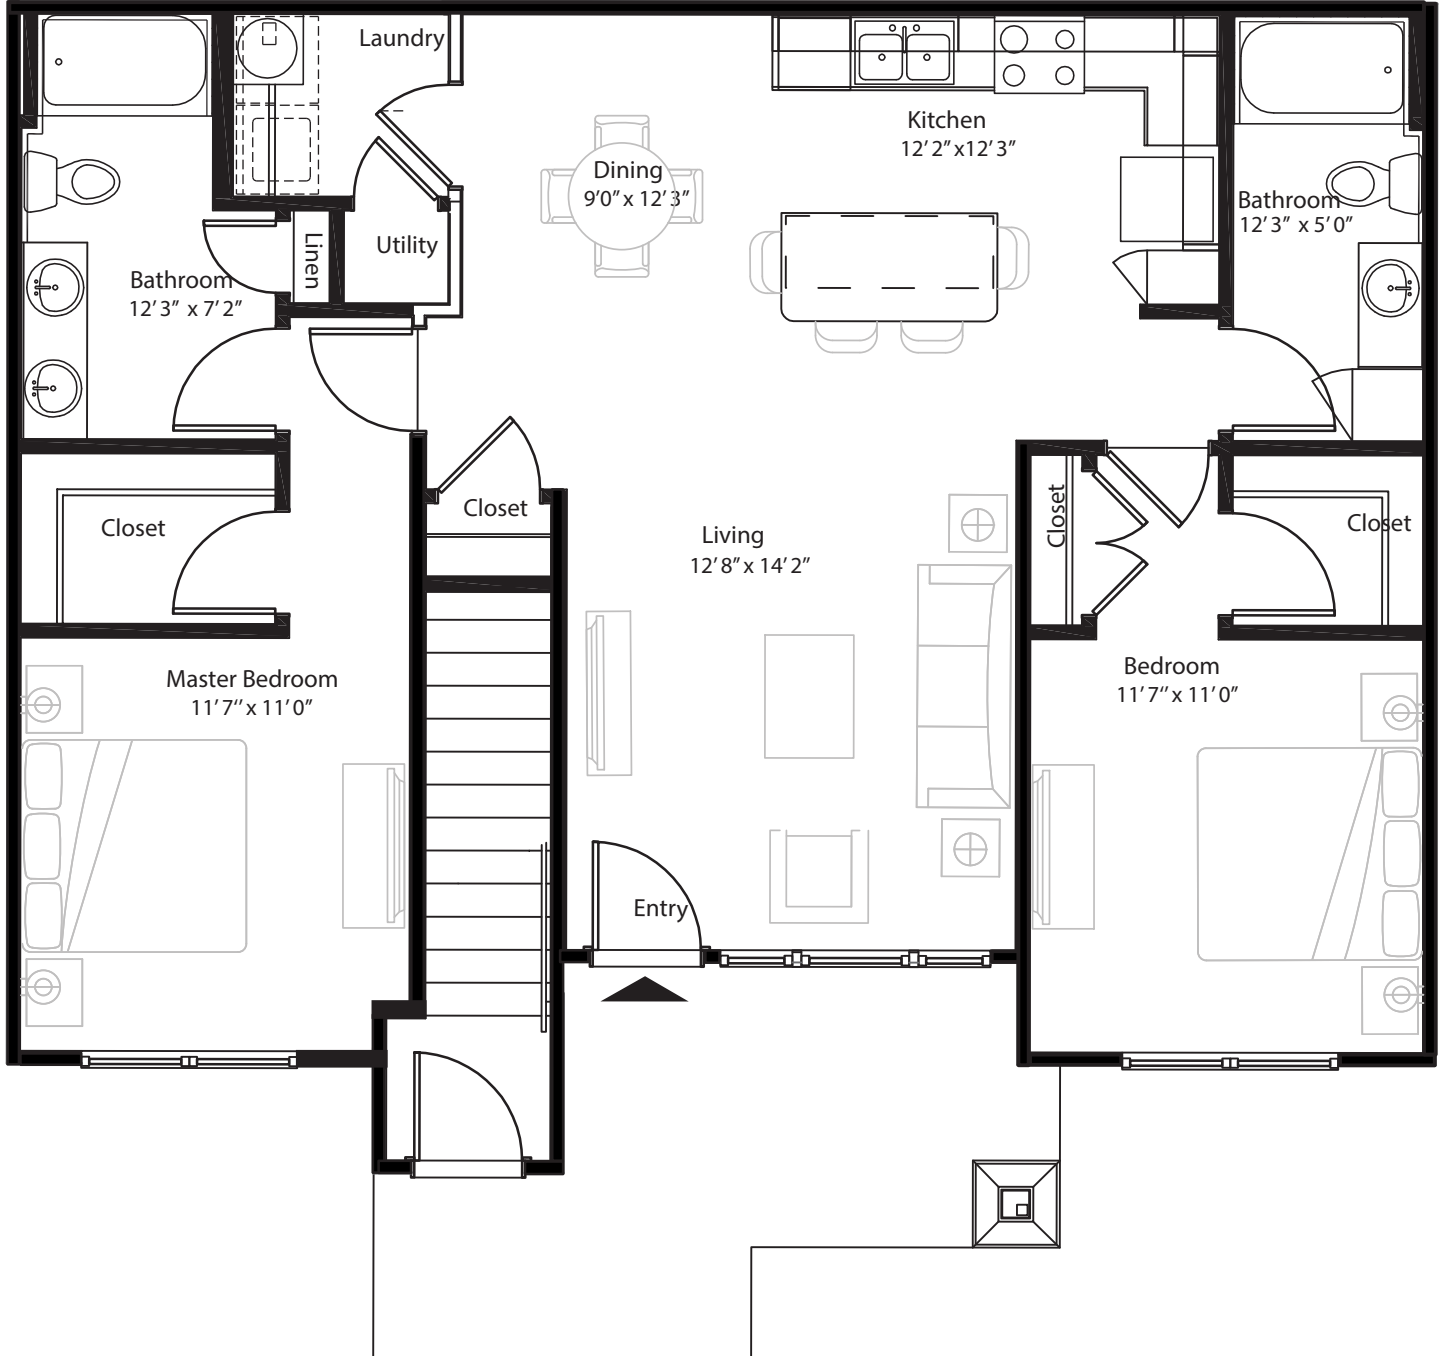

2 BR Grand Courtyard

1st level, 2 bedroom, 2 bath  
1,023 sq. ft. with 120 sq. ft. patio

This floor plan representation is not to scale and all dimensions are approximate. Final layout and room dimensions are subject to change prior to the delivery of any apartment unit.