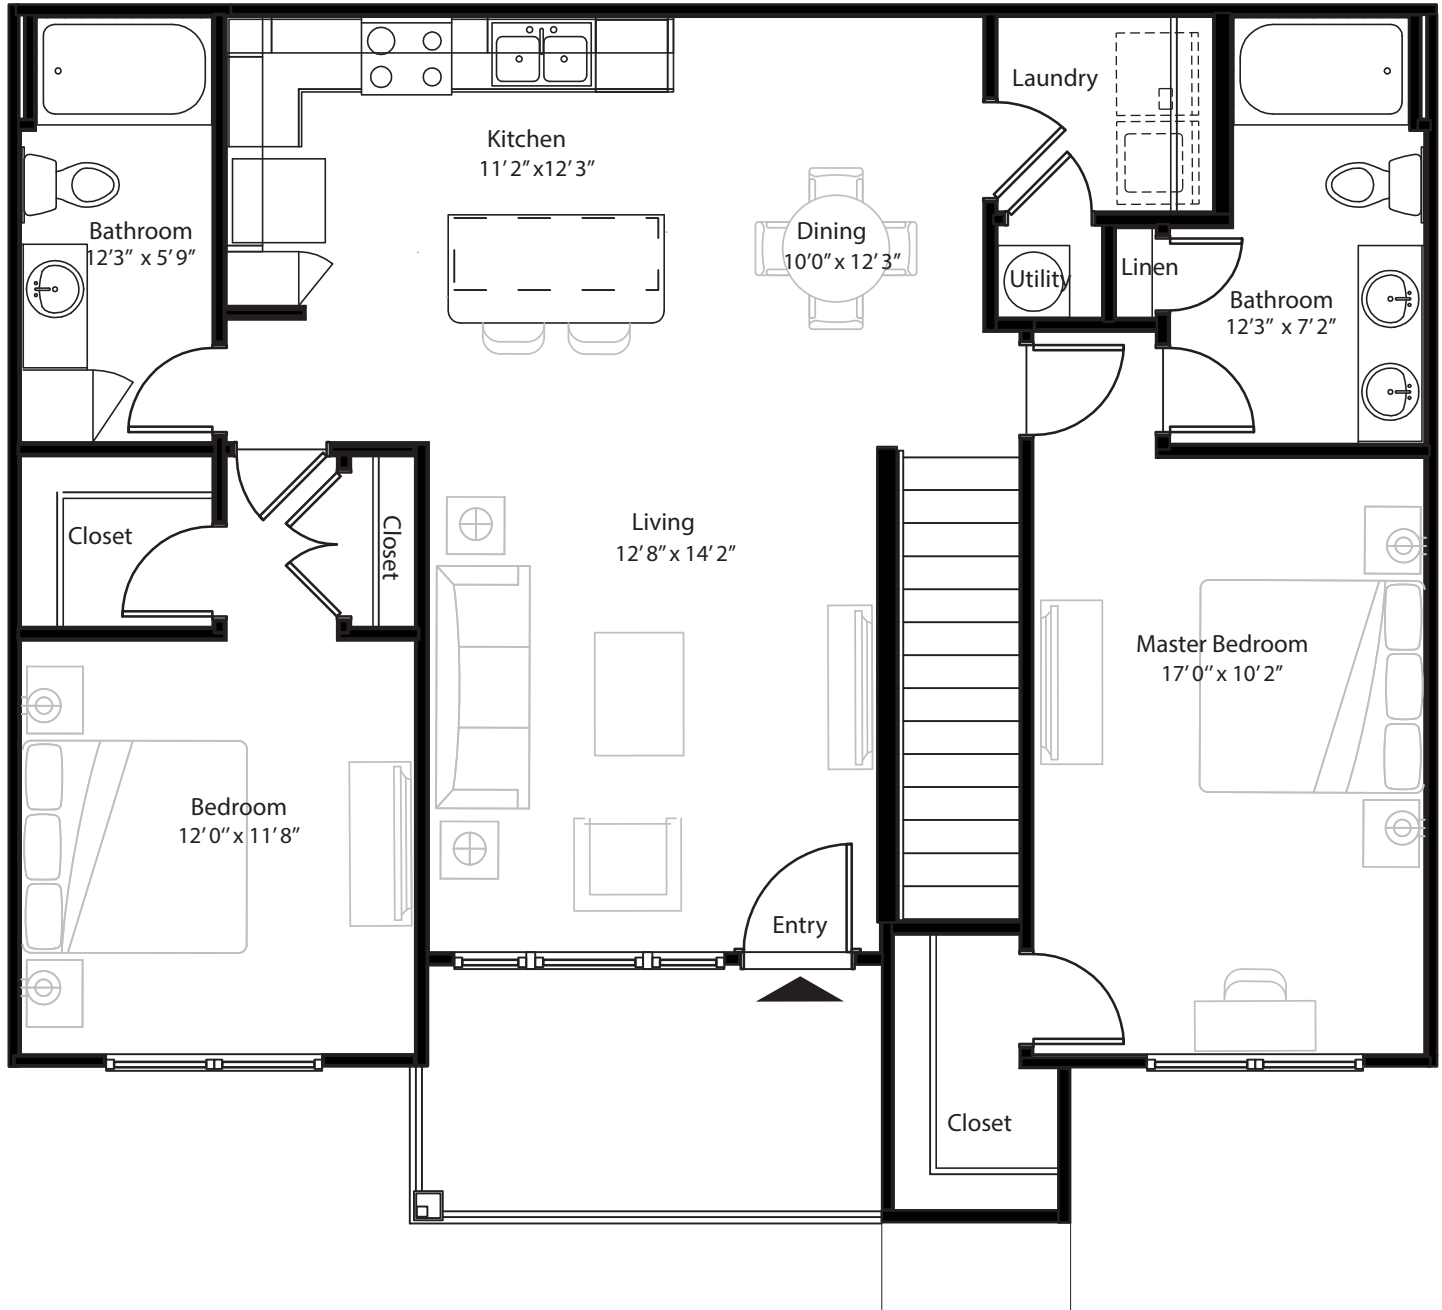

2 BR Grand Overlook

2nd level, 2 bedroom, 2 bath
1,094sq. ft. with 70 sq. ft. patio

This floor plan representation is not to scale and all dimensions are approximate. Final layout and room dimensions are subject to change prior to the delivery of any apartment unit.