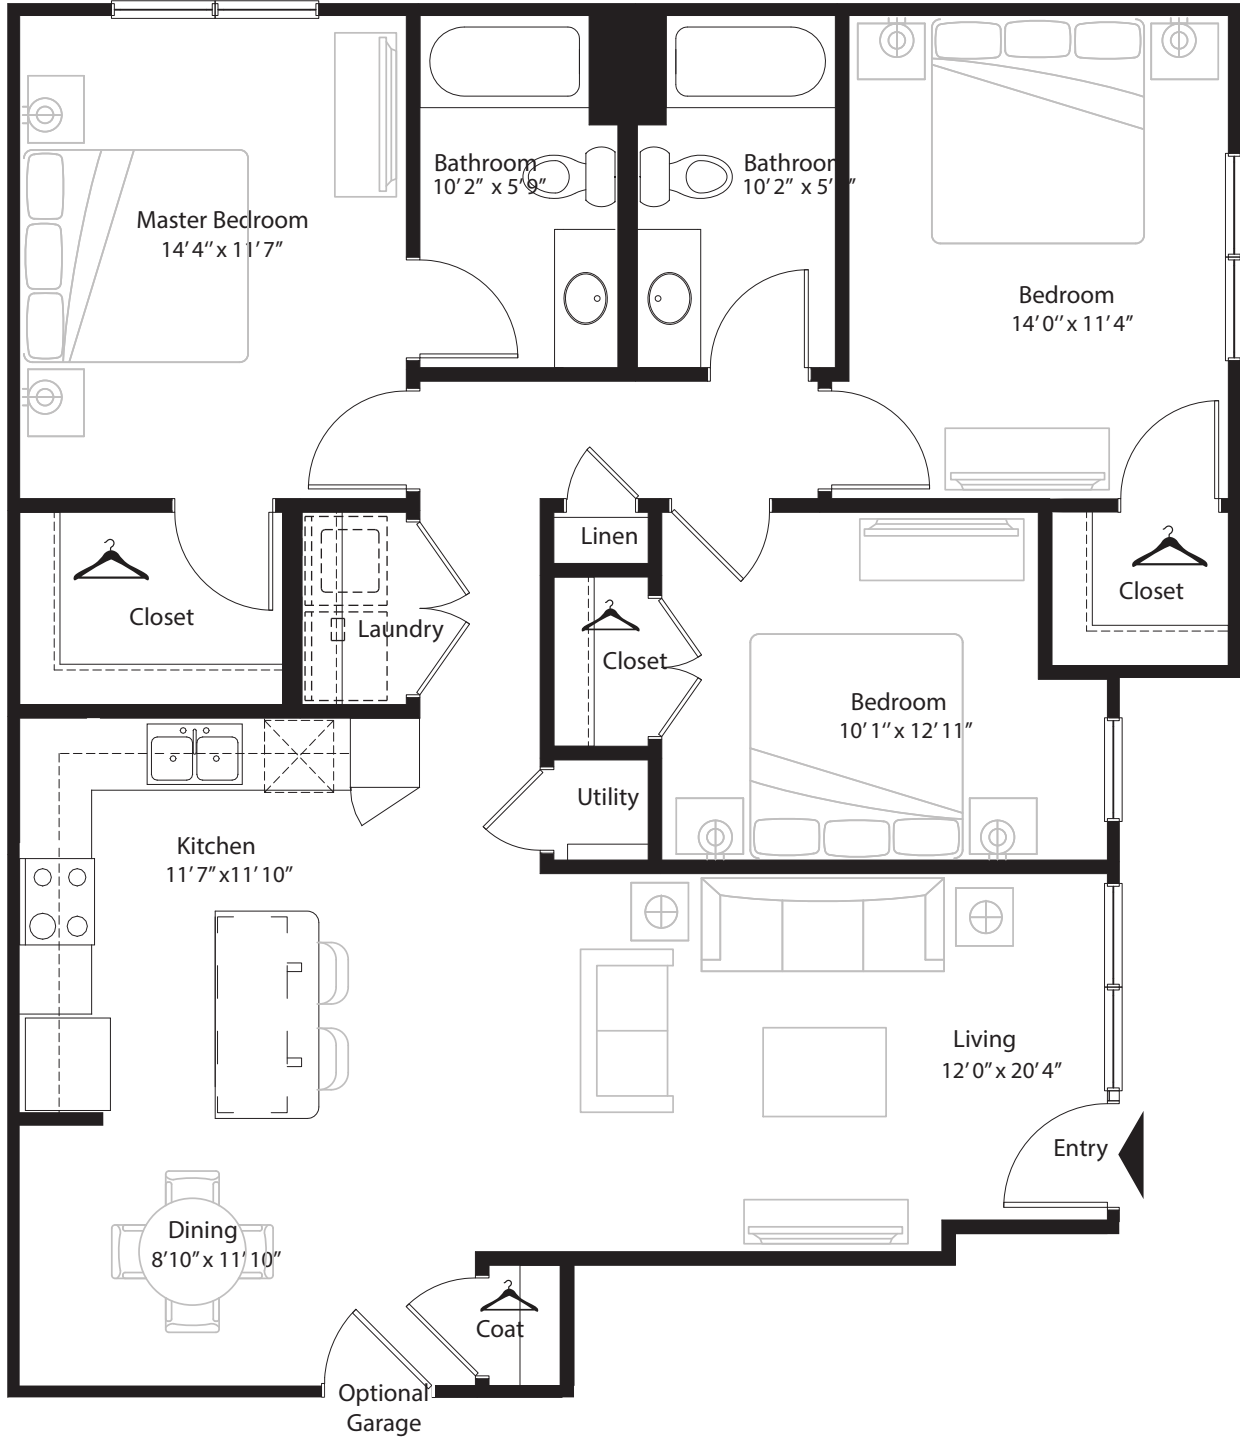

3 BR Grand Courtyard

1st level, 3 bedroom, 2 bath - 1,278 sq. ft. with 163 sq. ft. patio

This floor plan representation is not to scale and all dimensions are approximate. Final layout and room dimensions are subject to change prior to the delivery of any apartment unit.