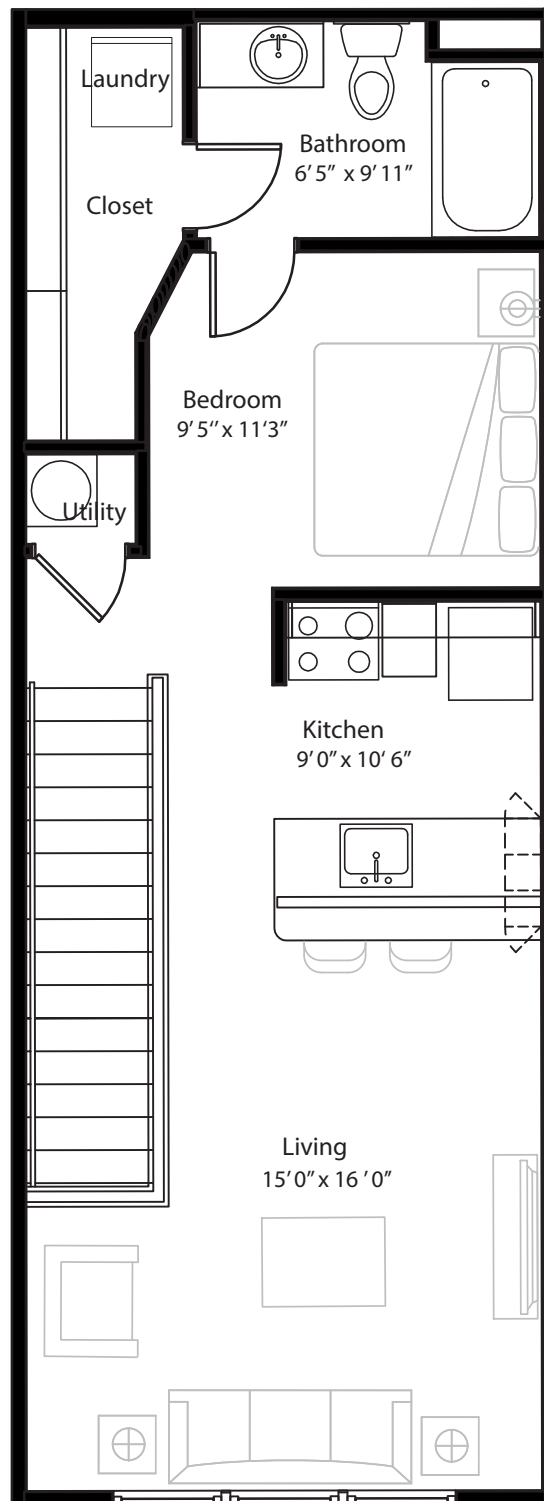

Studio Designer Overlook

2nd level, 1 bedroom, 1 bath - 545 sq. ft.

This floor plan representation is not to scale and all dimensions are approximate. Final layout and room dimensions are subject to change prior to the delivery of any apartment unit.