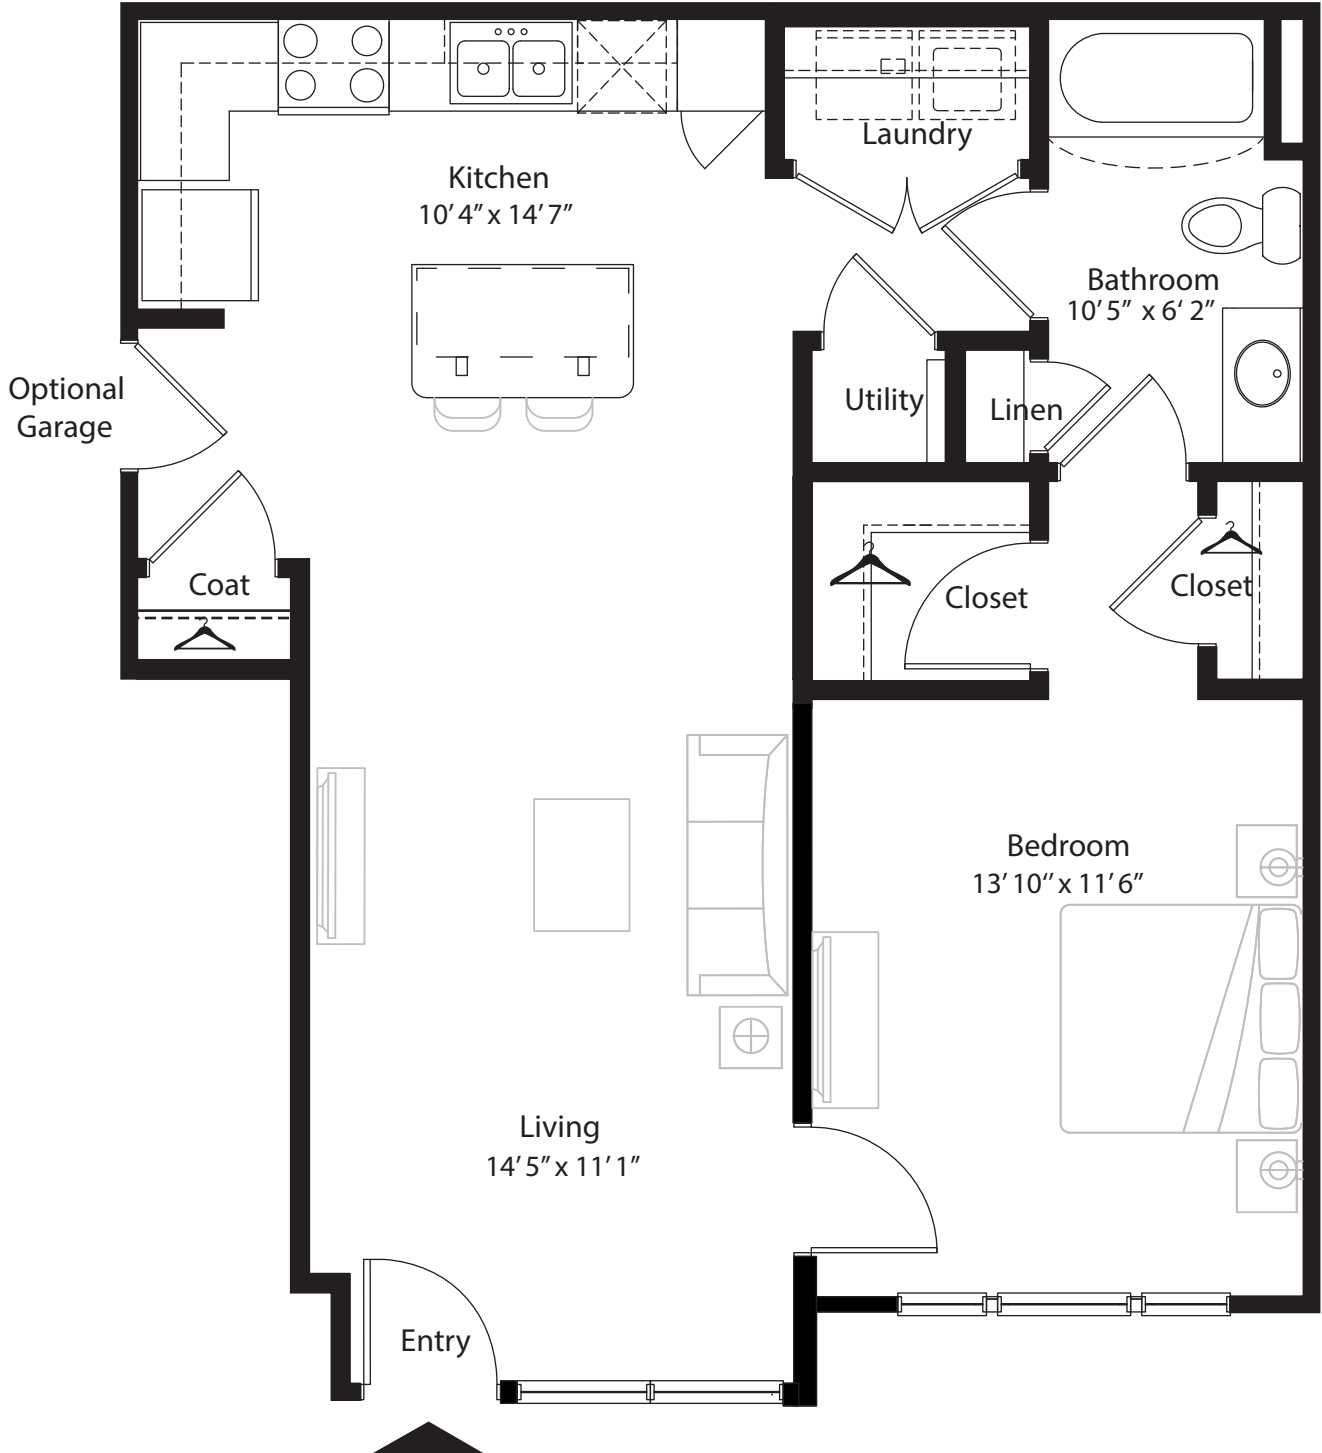

1 BR Designer Courtyard

1st level, 1 bedroom, 1 bath  
760 sq. ft. with 208 sq. ft. patio

This floor plan representation is not to scale and all dimensions are approximate. Final layout and room dimensions are subject to change prior to the delivery of any apartment unit.