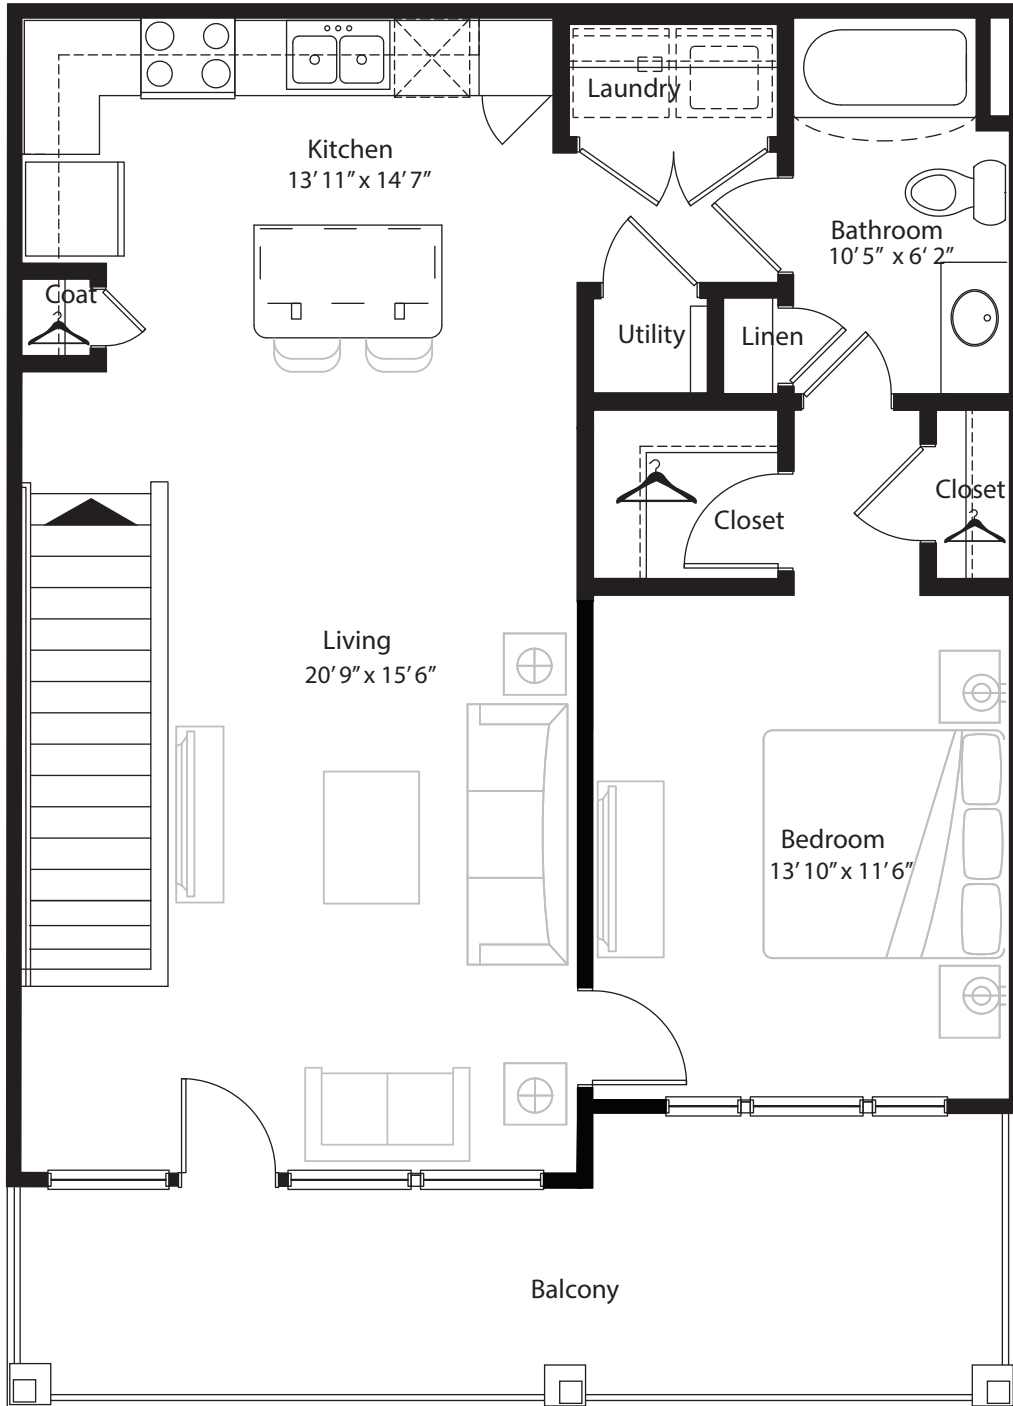

1 BR Designer Overlook

2nd level, 1 bedroom, 1 bath - 857 sq. ft. with 87 sq. ft. balcony

This floor plan representation is not to scale and all dimensions are approximate. Final layout and room dimensions are subject to change prior to the delivery of any apartment unit.