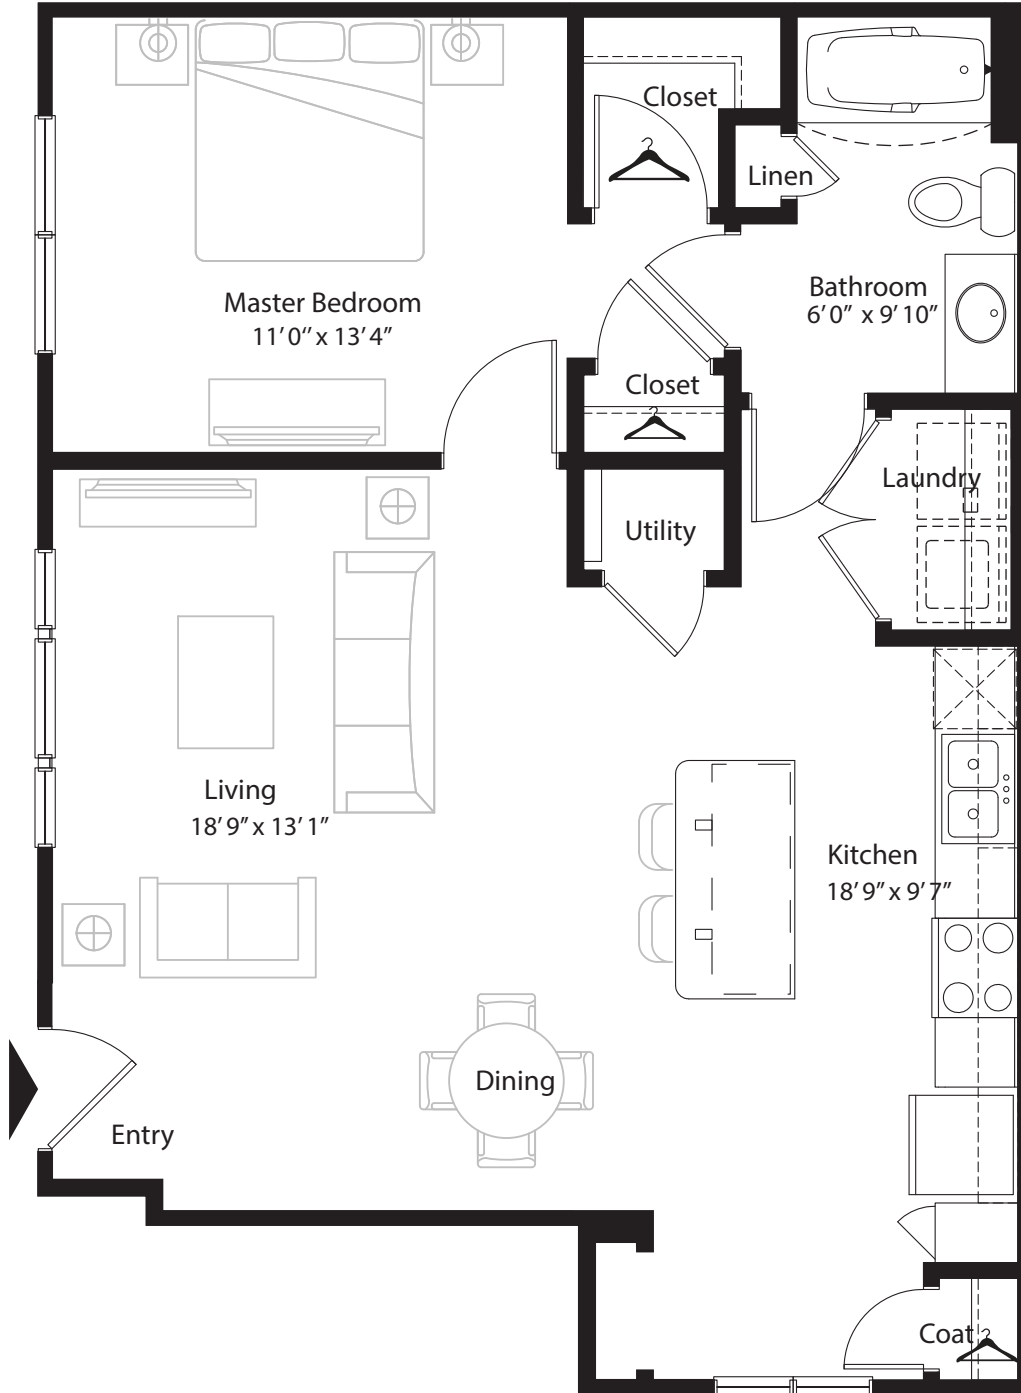

1 Bedroom Grand Courtyard

1st level, 1 bedroom, 1 bath - 816 sq. ft. with 156 sq. ft. patio

This floor plan representation is not to scale and all dimensions are approximate. Final layout and room dimensions are subject to change prior to the delivery of any apartment unit.