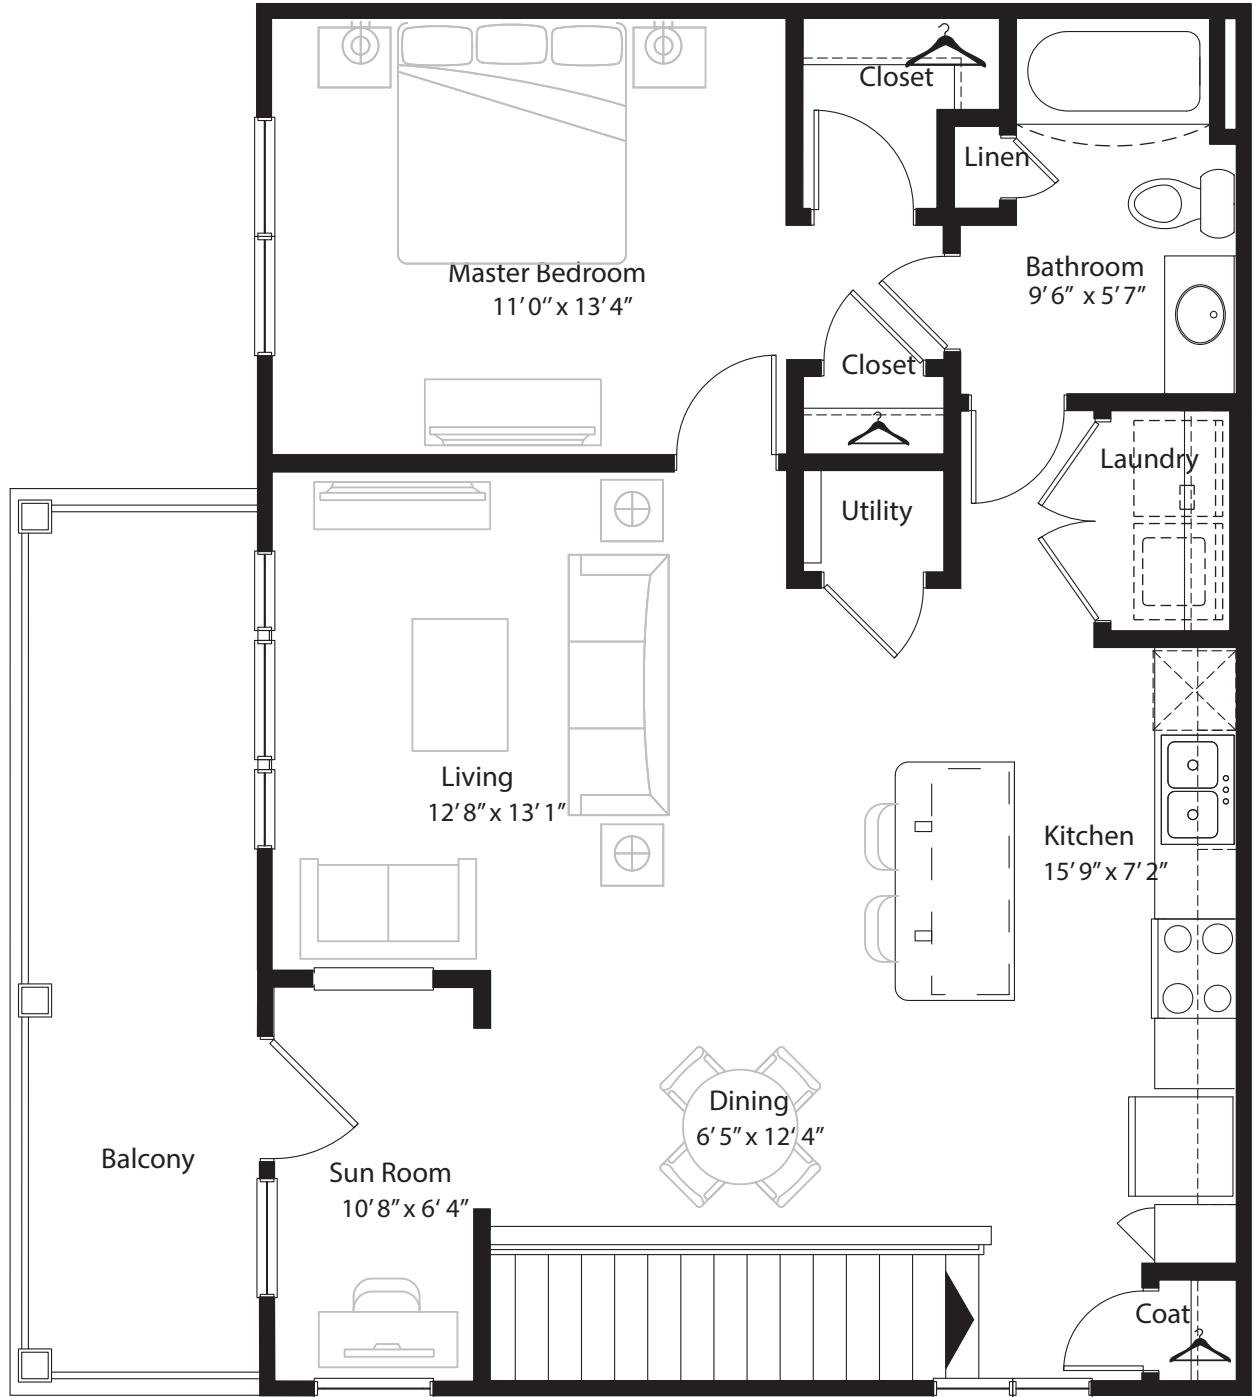

1 Bedroom Grand Overlook

2nd level, 1 bedroom, 1 bath - 909 sq. ft. with 63sq. ft. balcony

This floor plan representation is not to scale and all dimensions are approximate. Final layout and room dimensions are subject to change prior to the delivery of any apartment unit.