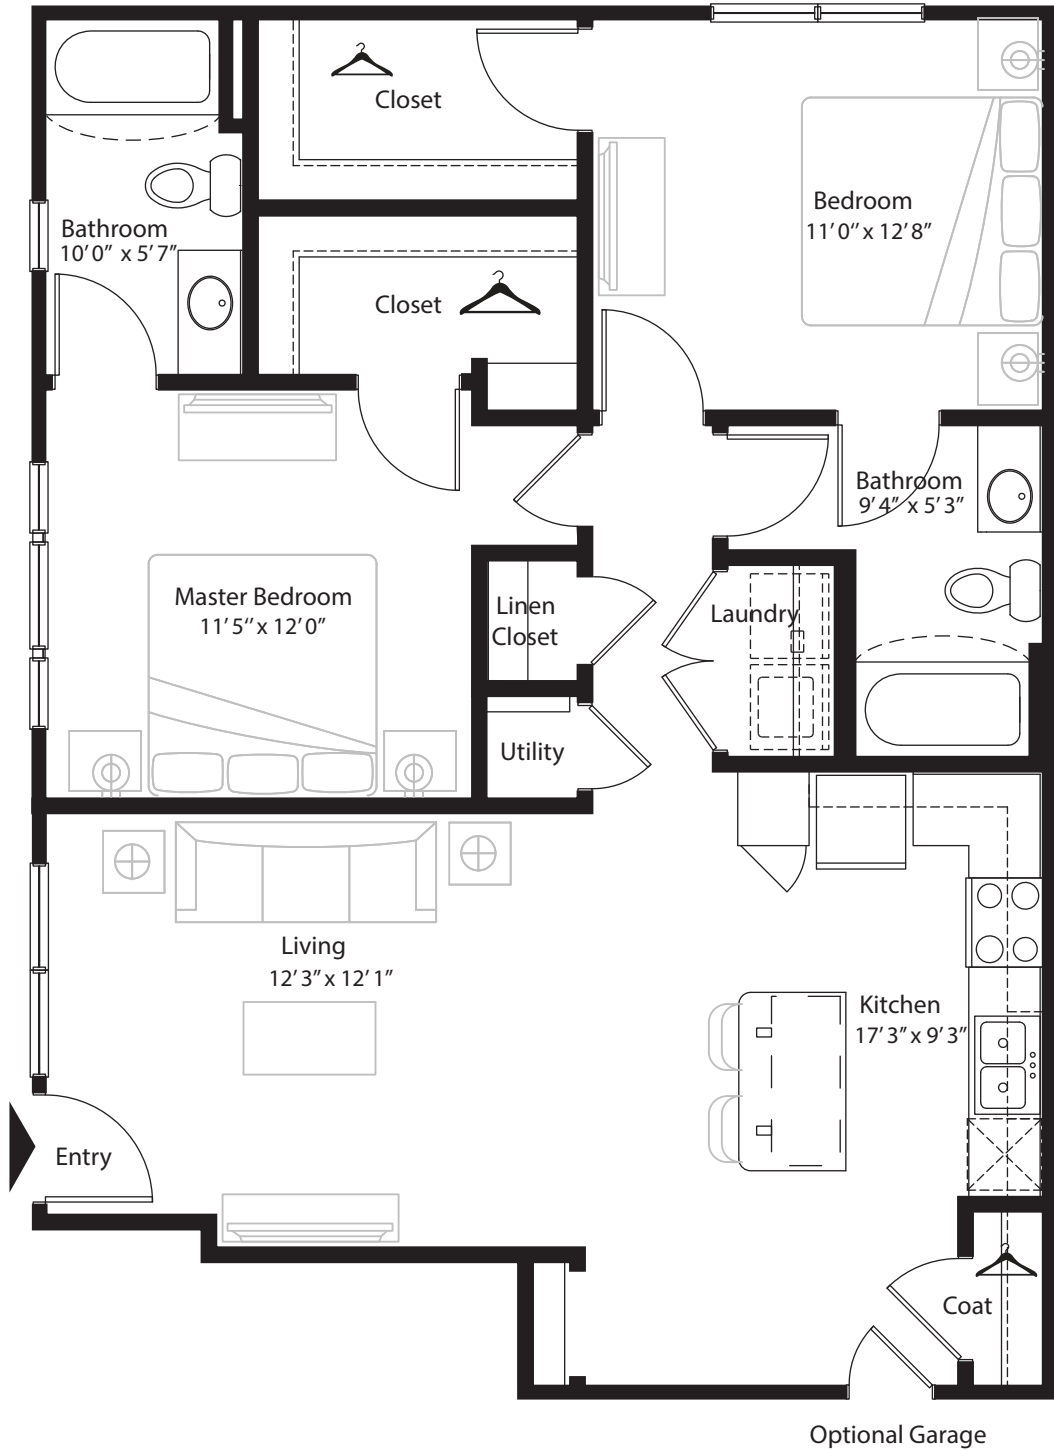

2 BR Designer Courtyard

1st level, 2 bedroom, 2 bath - 1,062 sq. ft. with 128 sq. ft. patio

This floor plan representation is not to scale and all dimensions are approximate. Final layout and room dimensions are subject to change prior to the delivery of any apartment unit.