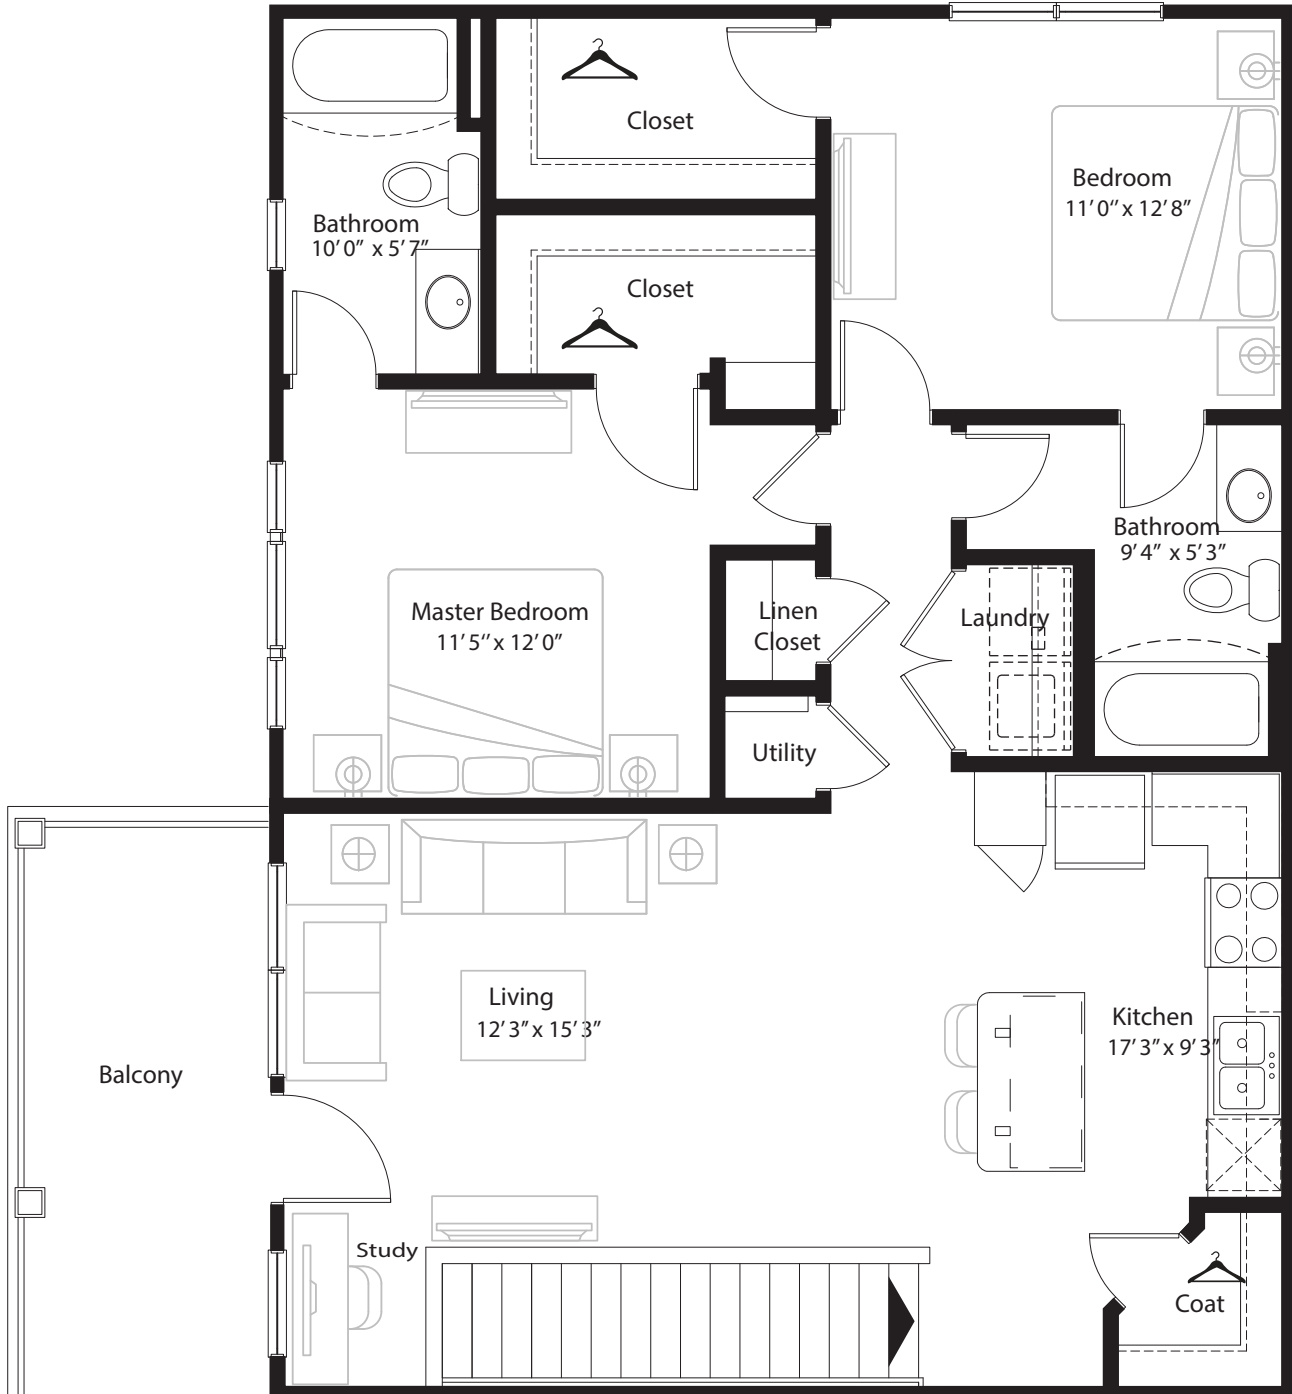

2 BR Designer Overlook

2nd level, 2 bedroom, 2 bath - 1,157 sq. ft. with 110 sq. ft. balcony

This floor plan representation is not to scale and all dimensions are approximate. Final layout and room dimensions are subject to change prior to the delivery of any apartment unit.