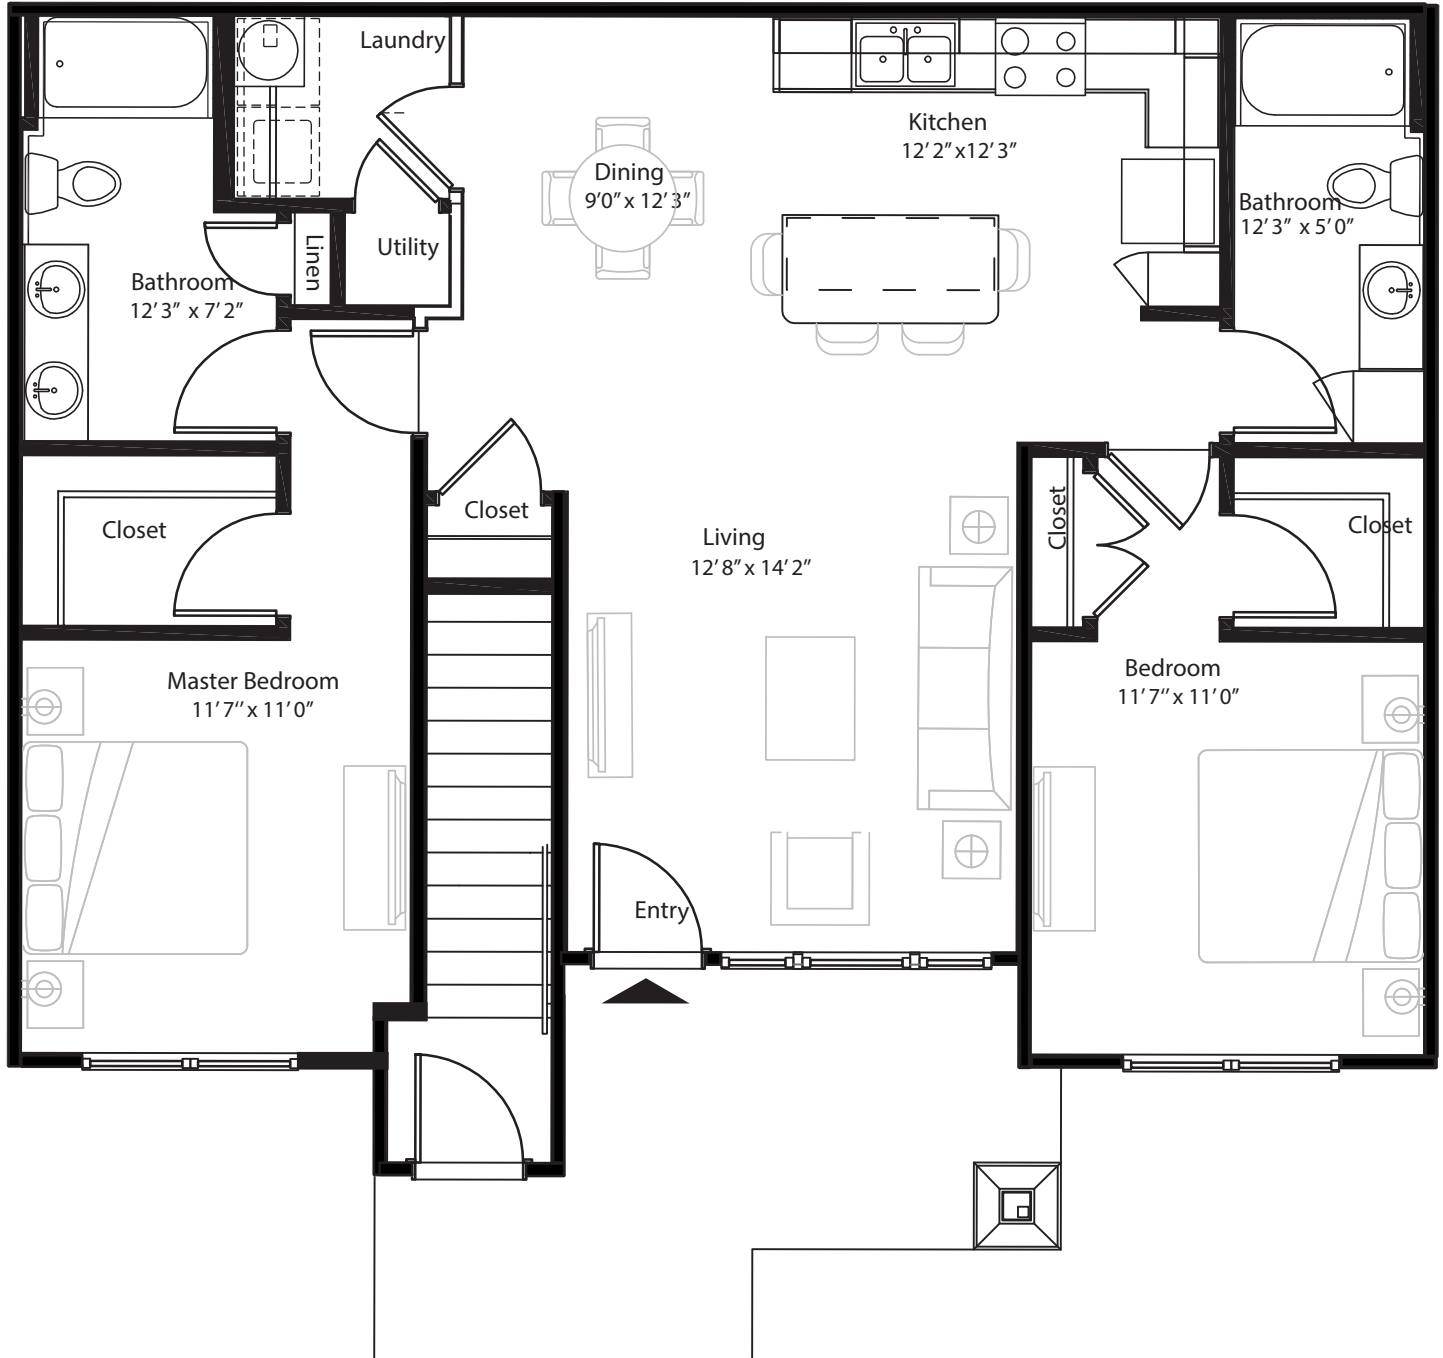

2 BR Grand Courtyard

1st level, 2 bedroom, 2 bath
1,088 sq. ft. with 123 sq. ft. patio

This floor plan representation is not to scale and all dimensions are approximate. Final layout and room dimensions are subject to change prior to the delivery of any apartment unit.