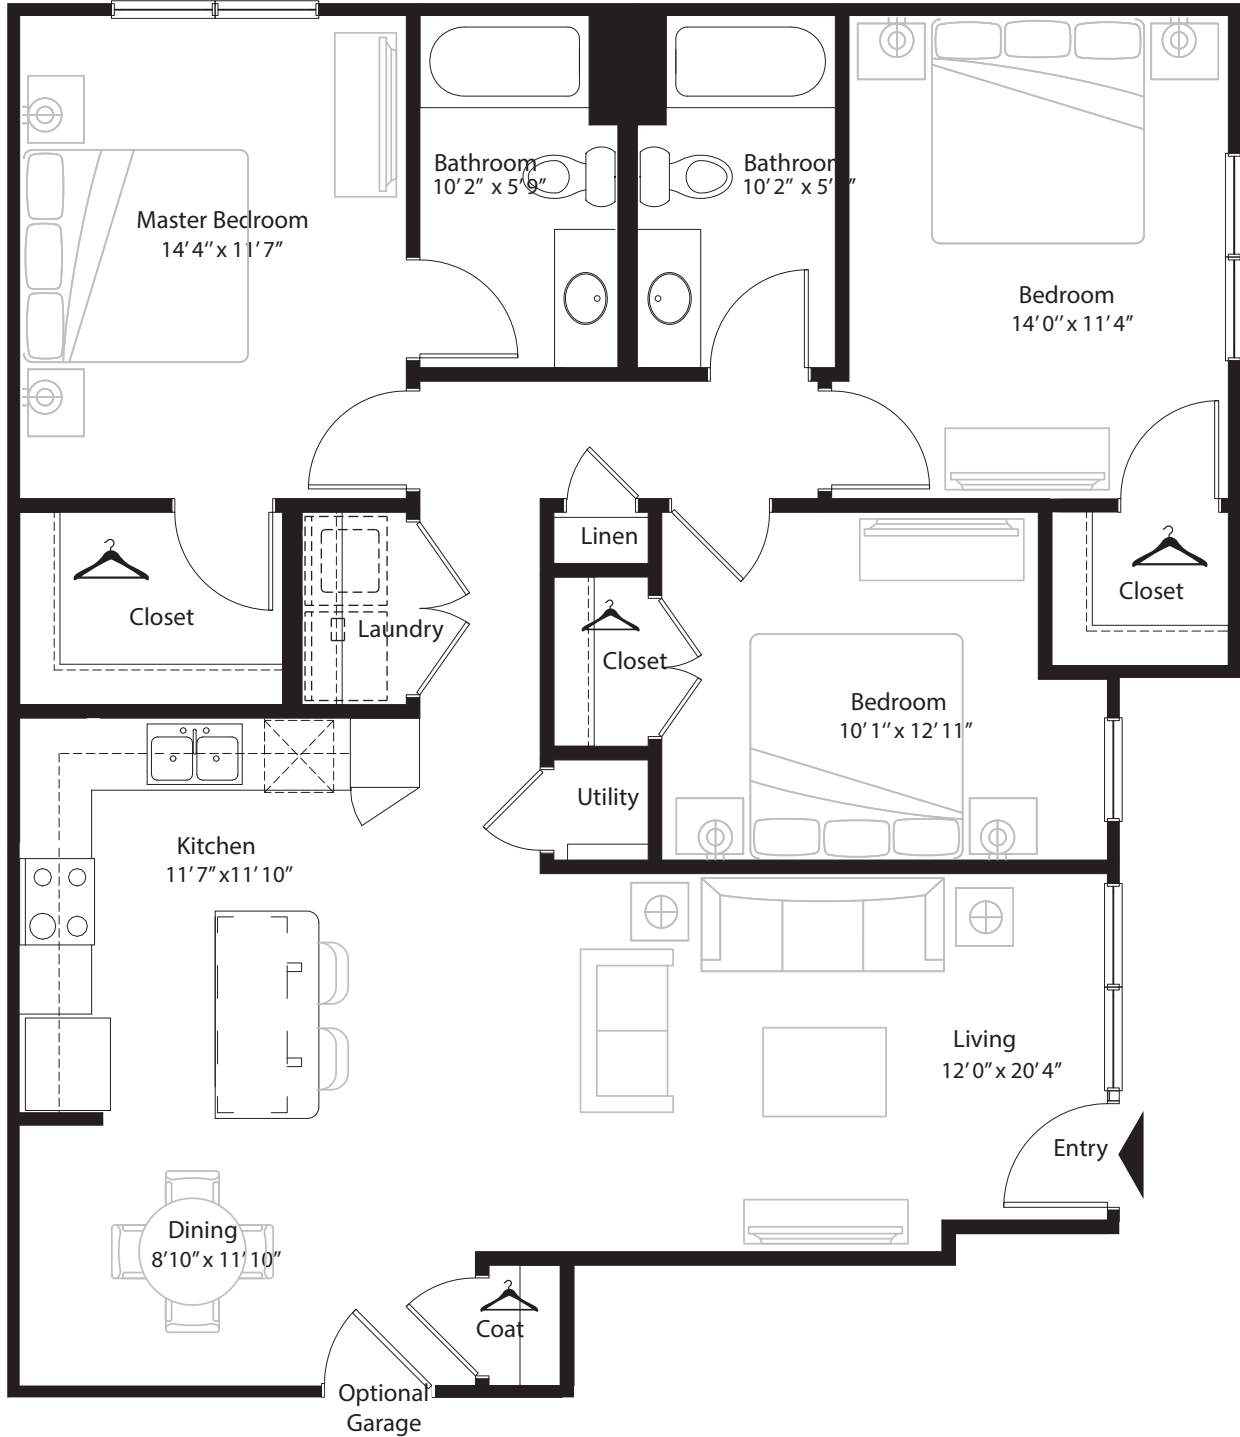

3 BR Grand Courtyard

1st level, 3 bedroom, 2 bath - 1,334 sq. ft. with 180 sq. ft. patio

This floor plan representation is not to scale and all dimensions are approximate. Final layout and room dimensions are subject to change prior to the delivery of any apartment unit.