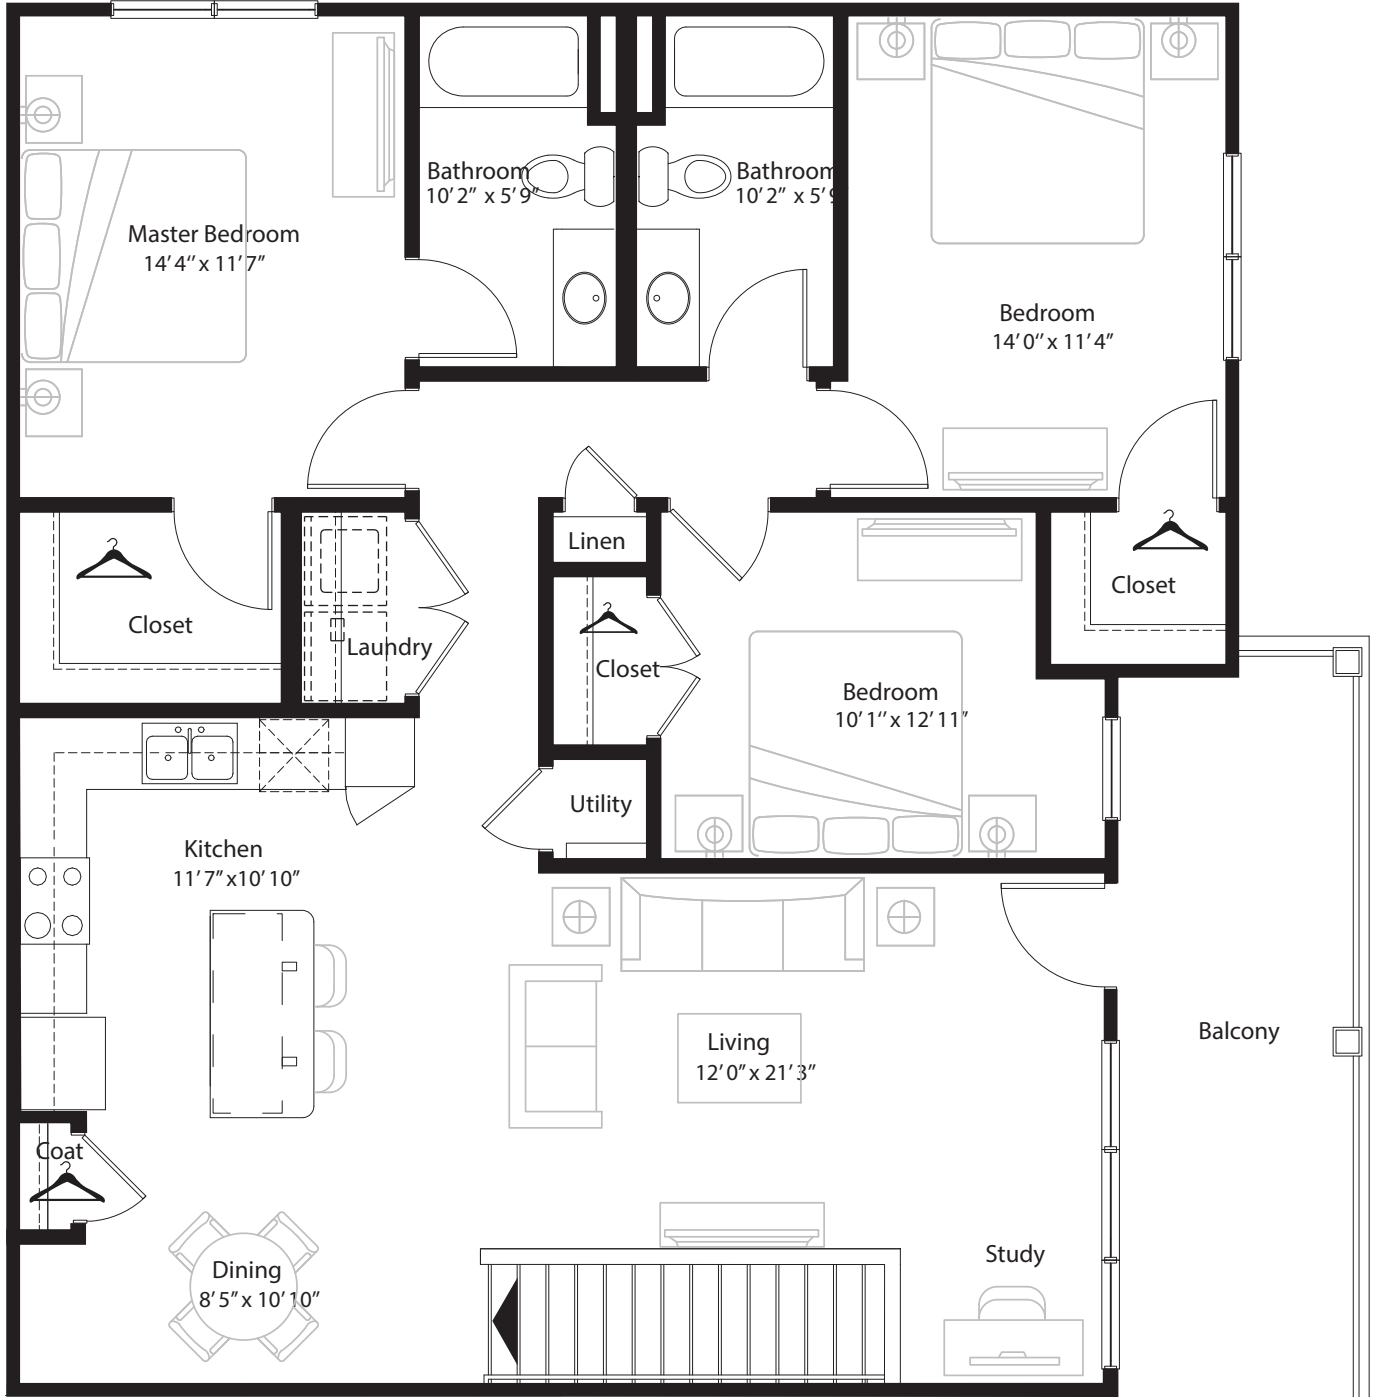

3 BR Grand Overlook

2nd level, 3 bedroom, 2 bath - 1,436sq. ft. with 145 sq. ft. balcony

This floor plan representation is not to scale and all dimensions are approximate. Final layout and room dimensions are subject to change prior to the delivery of any apartment unit.