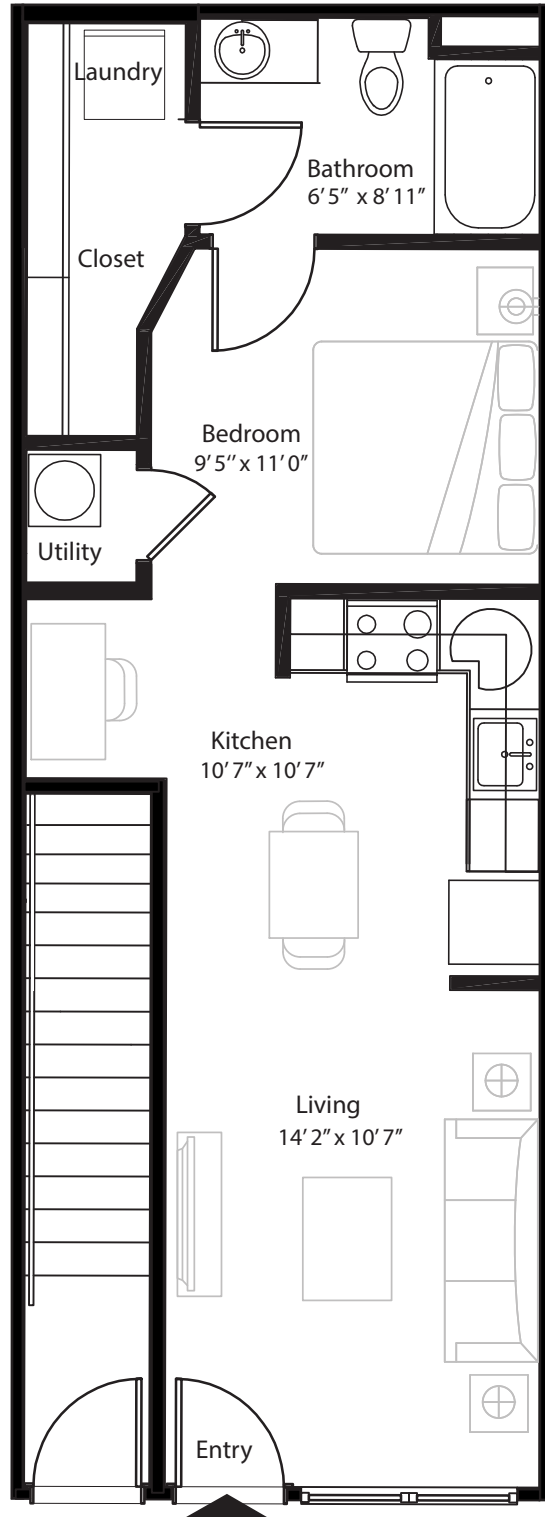

Studio Grand Courtyard

1st level, 1 bedroom, 1 bath - 519 sq. ft.

This floor plan representation is not to scale and all dimensions are approximate. Final layout and room dimensions are subject to change prior to the delivery of any apartment unit.