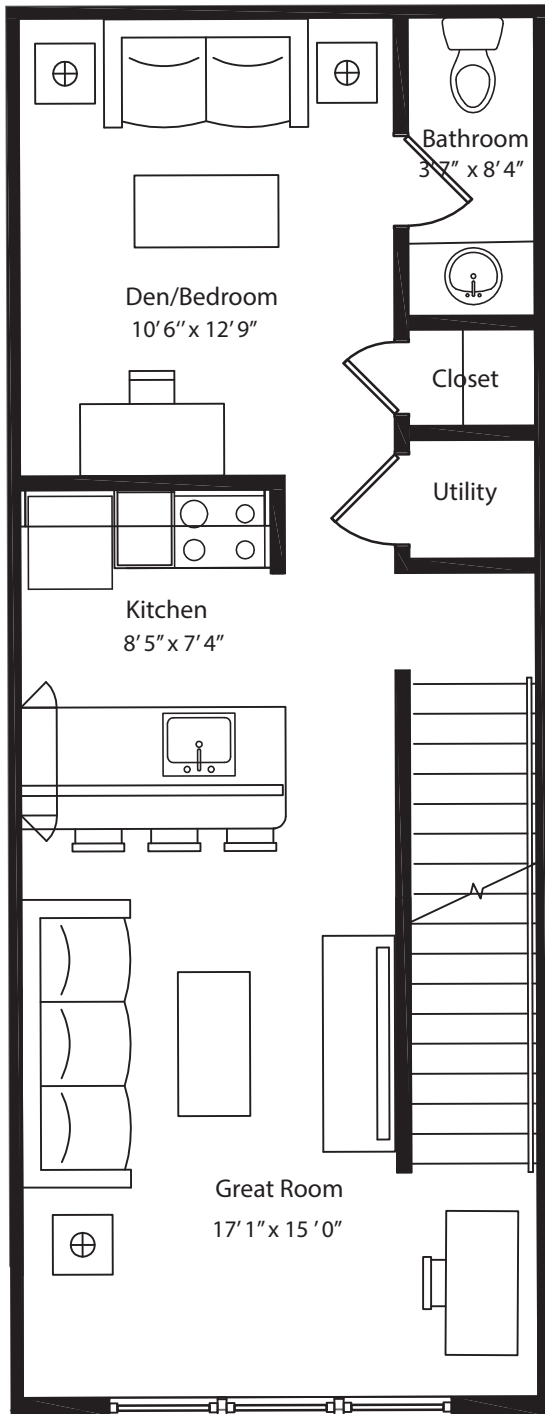

Studio Loft

2nd level with Loft, 1 bedroom, 1 bath - 872 sq. ft.

This floor plan representation is not to scale and all dimensions are approximate. Final layout and room dimensions are subject to change prior to the delivery of any apartment unit.