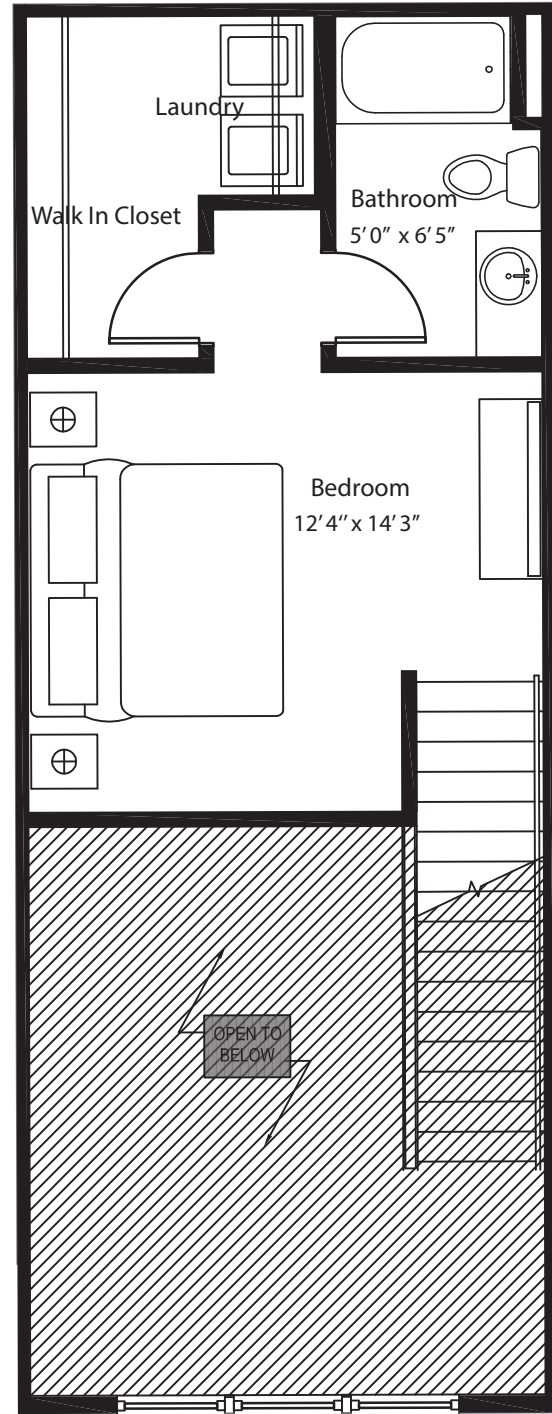

Studio Loft

2nd level with Loft, 1 bedroom, 1 bath - 872 sq. ft.

This floor plan representation is not to scale and all dimensions are approximate. Final layout and room dimensions are subject to change prior to the delivery of any apartment unit.