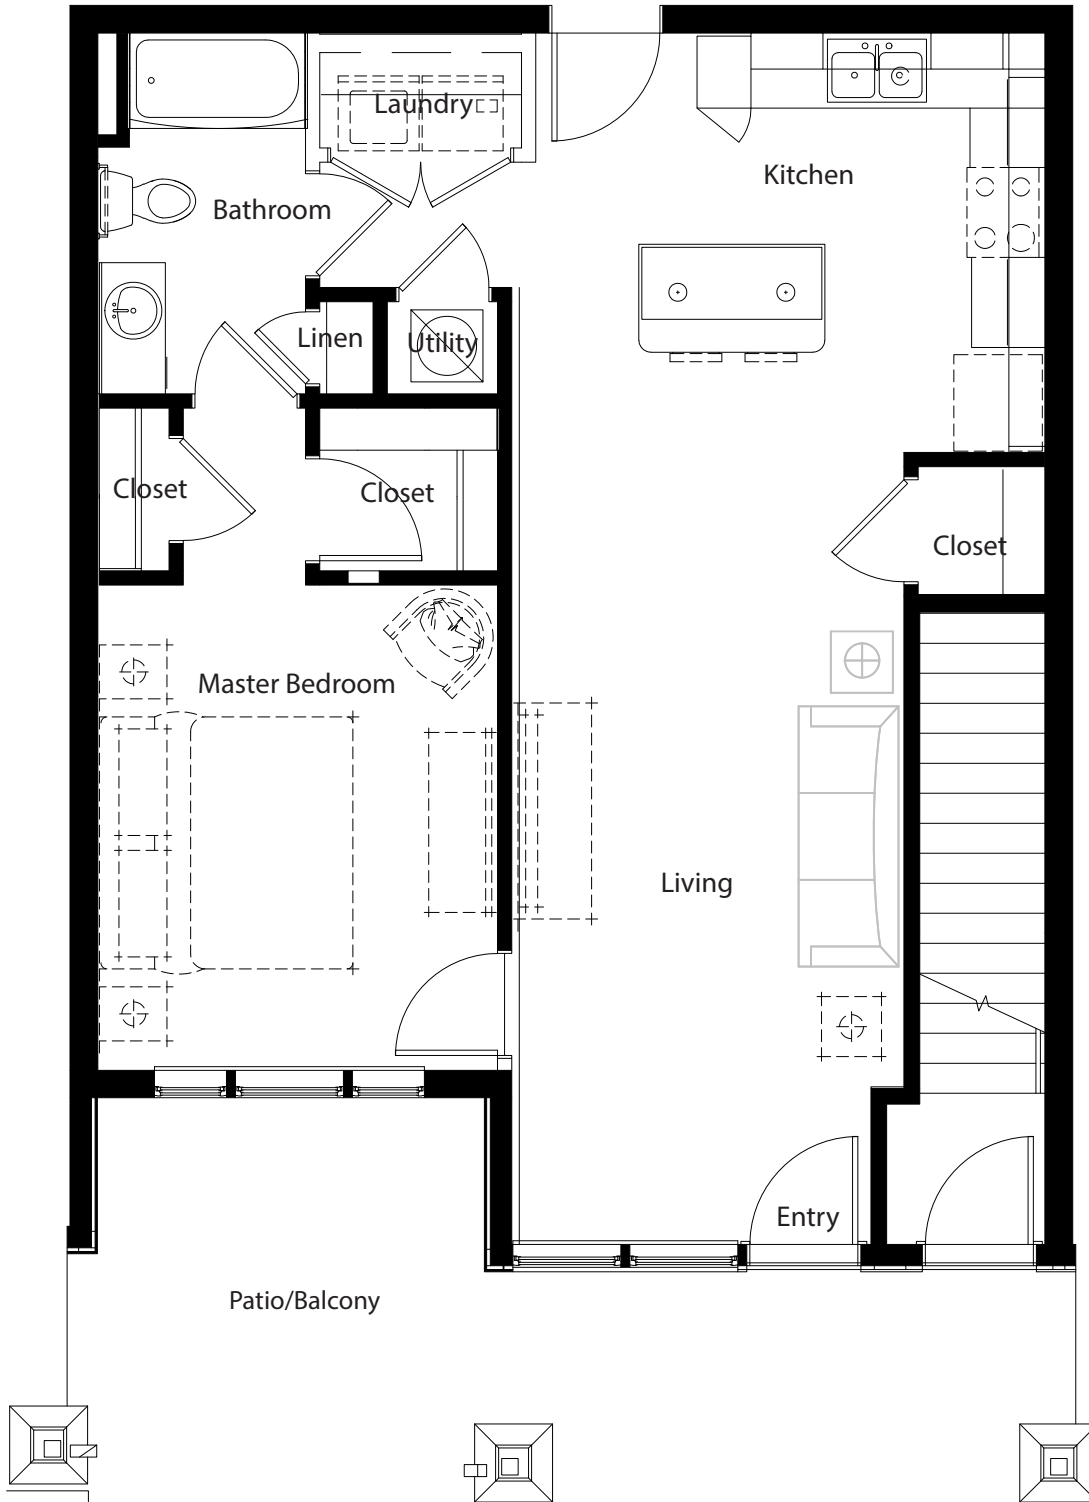

1 Bedroom AC

1st level, 1 bedroom, 1 bath - 802sq. ft.

This floor plan representation is not to scale and all dimensions are approximate. Final layout and room dimensions are subject to change prior to the delivery of any apartment unit.