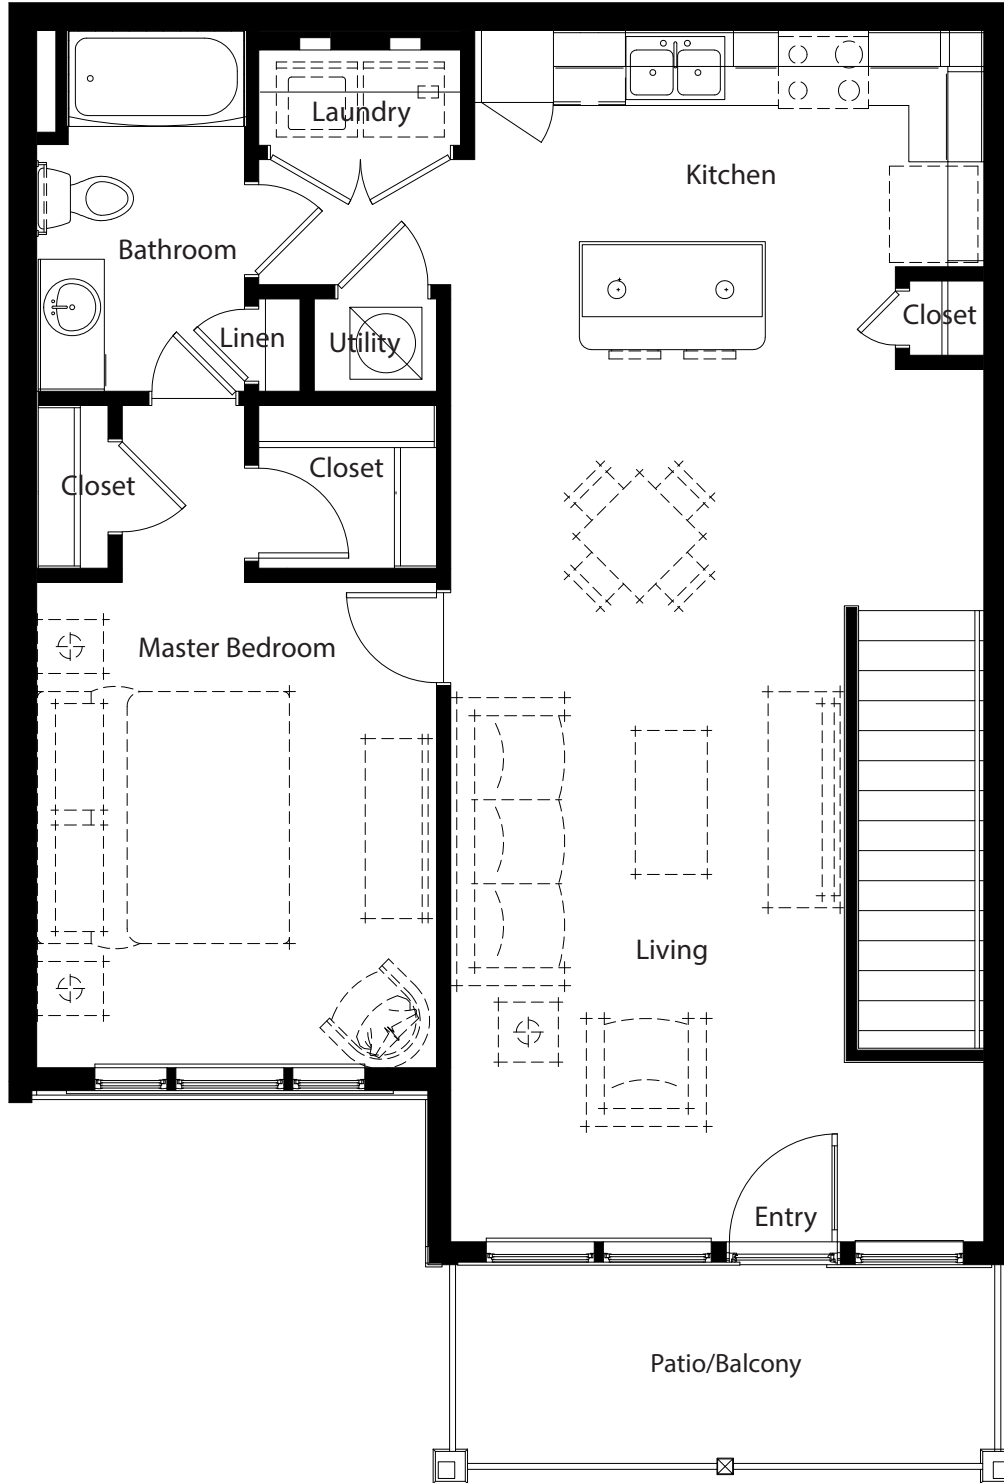

# 1 Bedroom A0

2nd level, 1 bedroom, 1 bath - 881sq. ft.

This floor plan representation is not to scale and all dimensions are approximate. Final layout and room dimensions are subject to change prior to the delivery of any apartment unit.