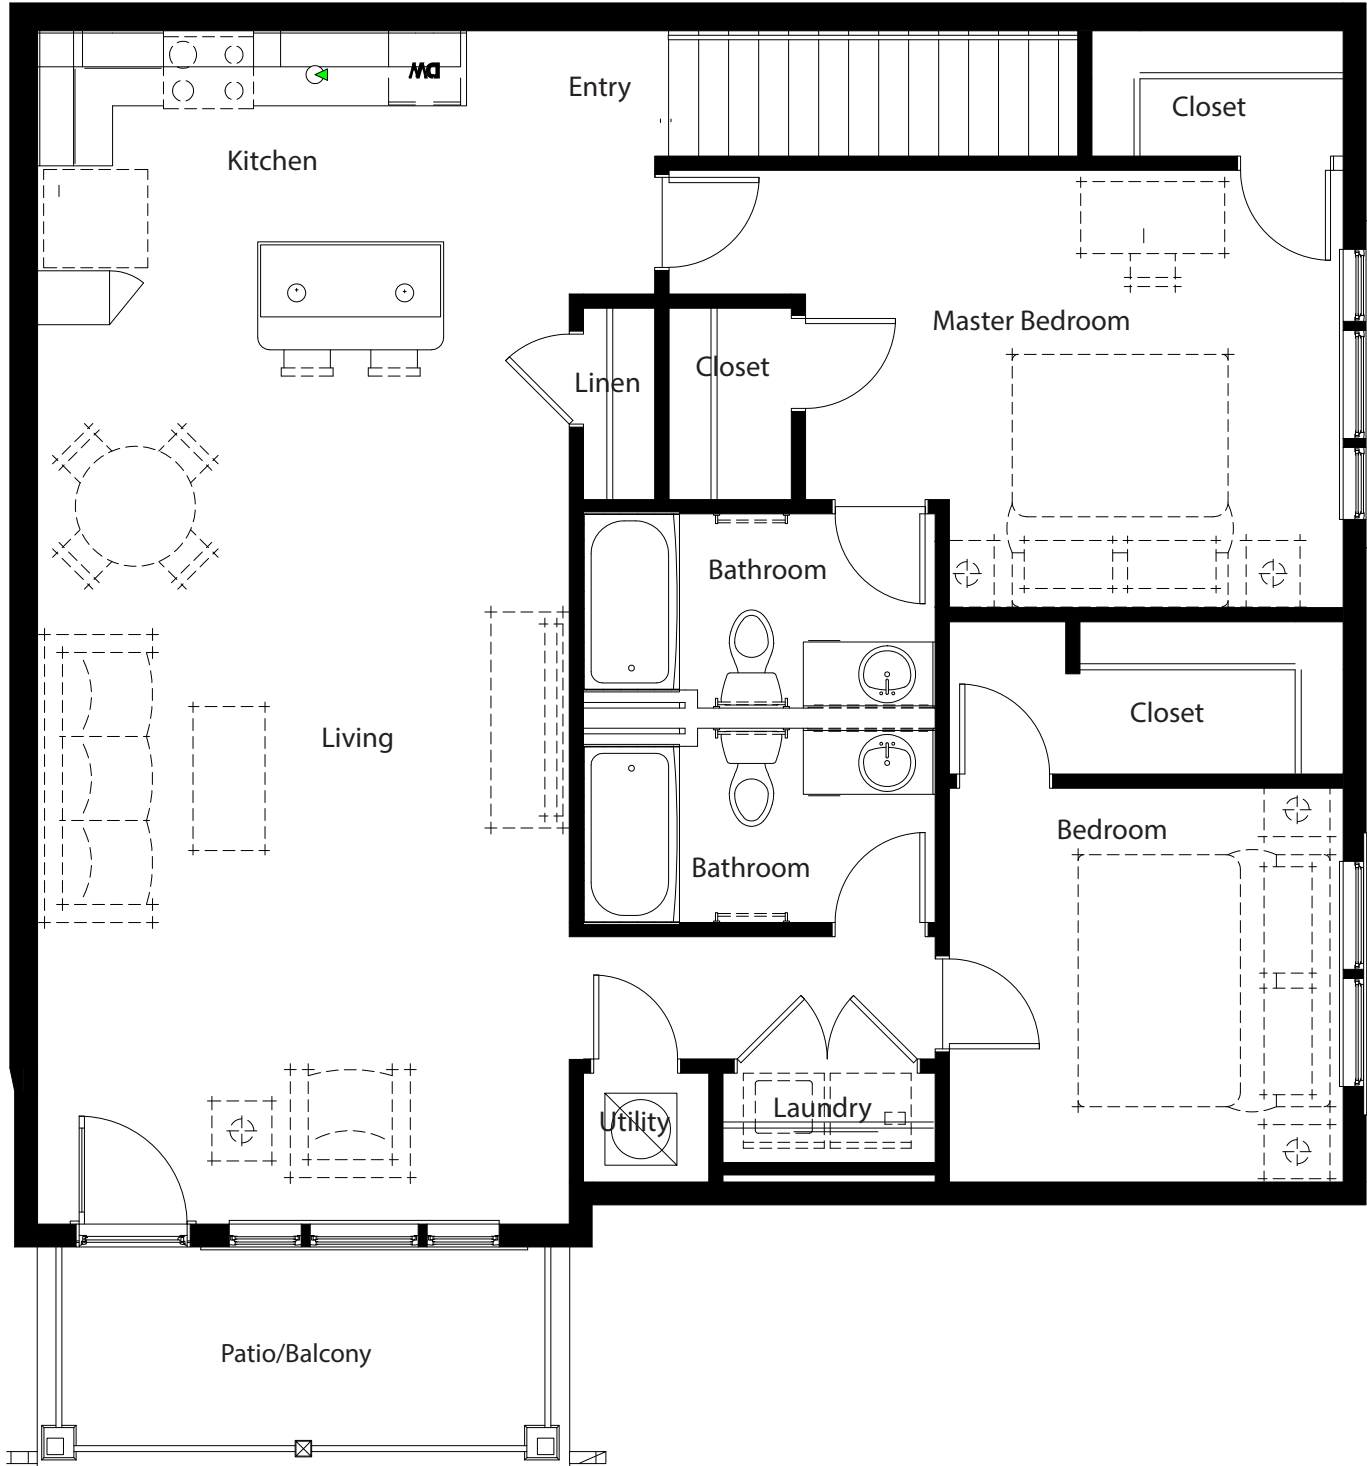

2 Bedroom 2AO

2nd level, 2 bedroom, 2 bath - 1240 sq. ft.

This floor plan representation is not to scale and all dimensions are approximate. Final layout and room dimensions are subject to change prior to the delivery of any apartment unit.