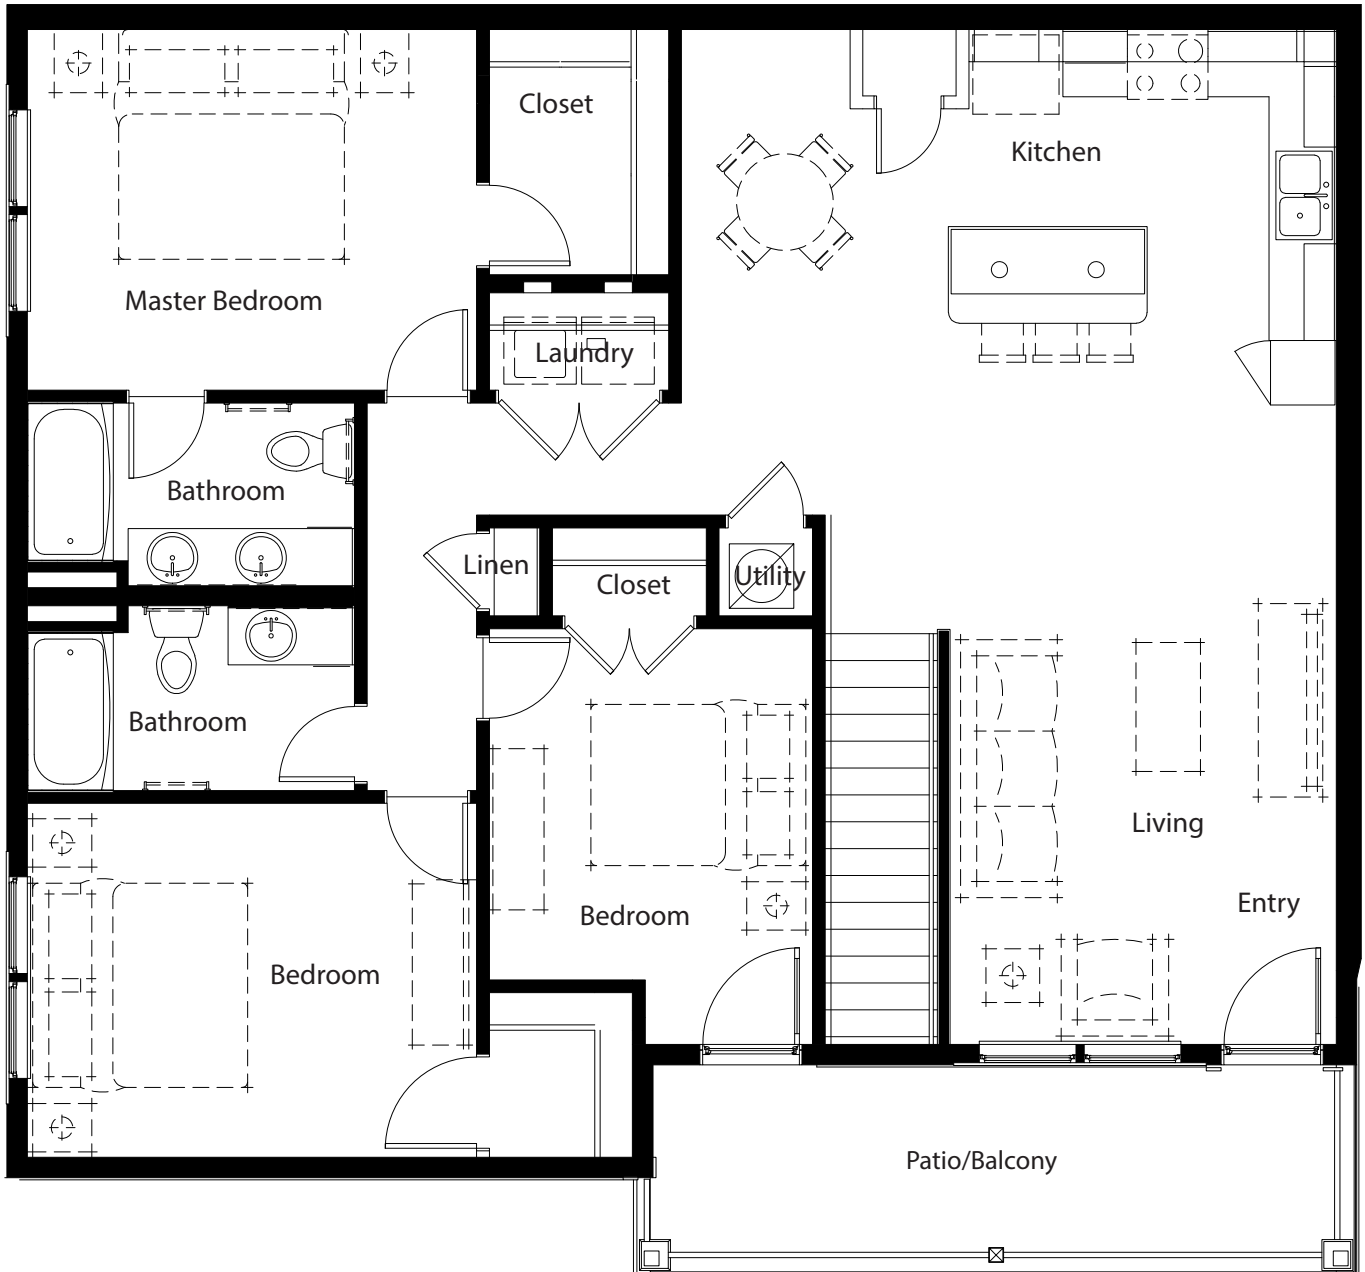

3 Bedroom 3AO  
2nd level, 3 bedroom, 2 bath - 1441 sq. ft.

This floor plan representation is not to scale and all dimensions are approximate. Final layout and room dimensions are subject to change prior to the delivery of any apartment unit.