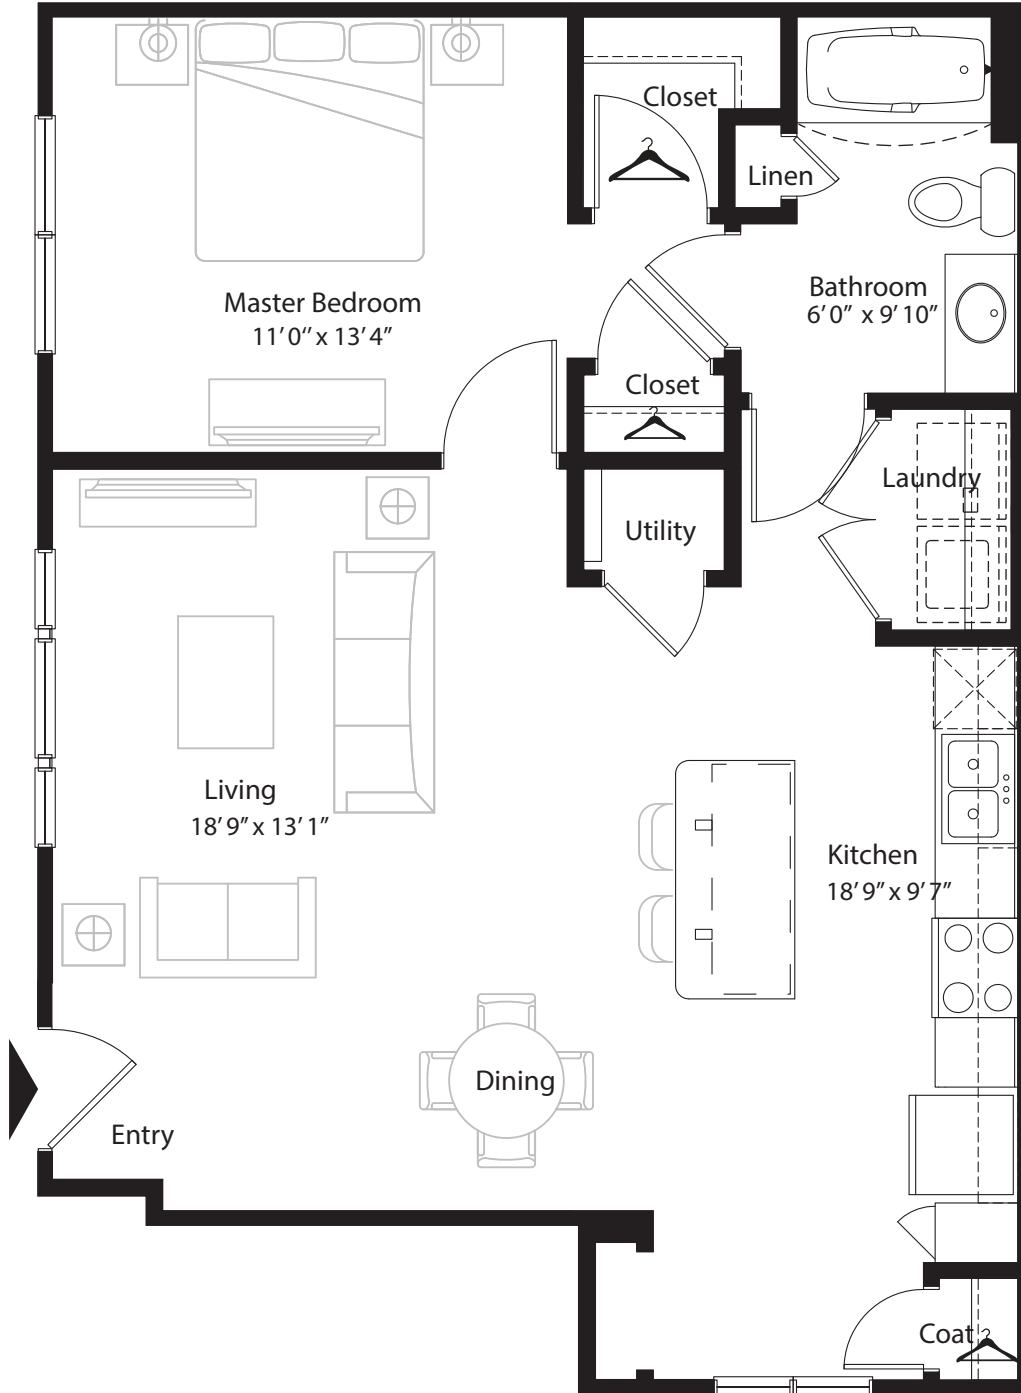

1 Bedroom Grand Courtyard

1st level, 1 bedroom, 1 bath - 782sq. ft. with 152 sq. ft. patio

This floor plan representation is not to scale and all dimensions are approximate. Final layout and room dimensions are subject to change prior to the delivery of any apartment unit.